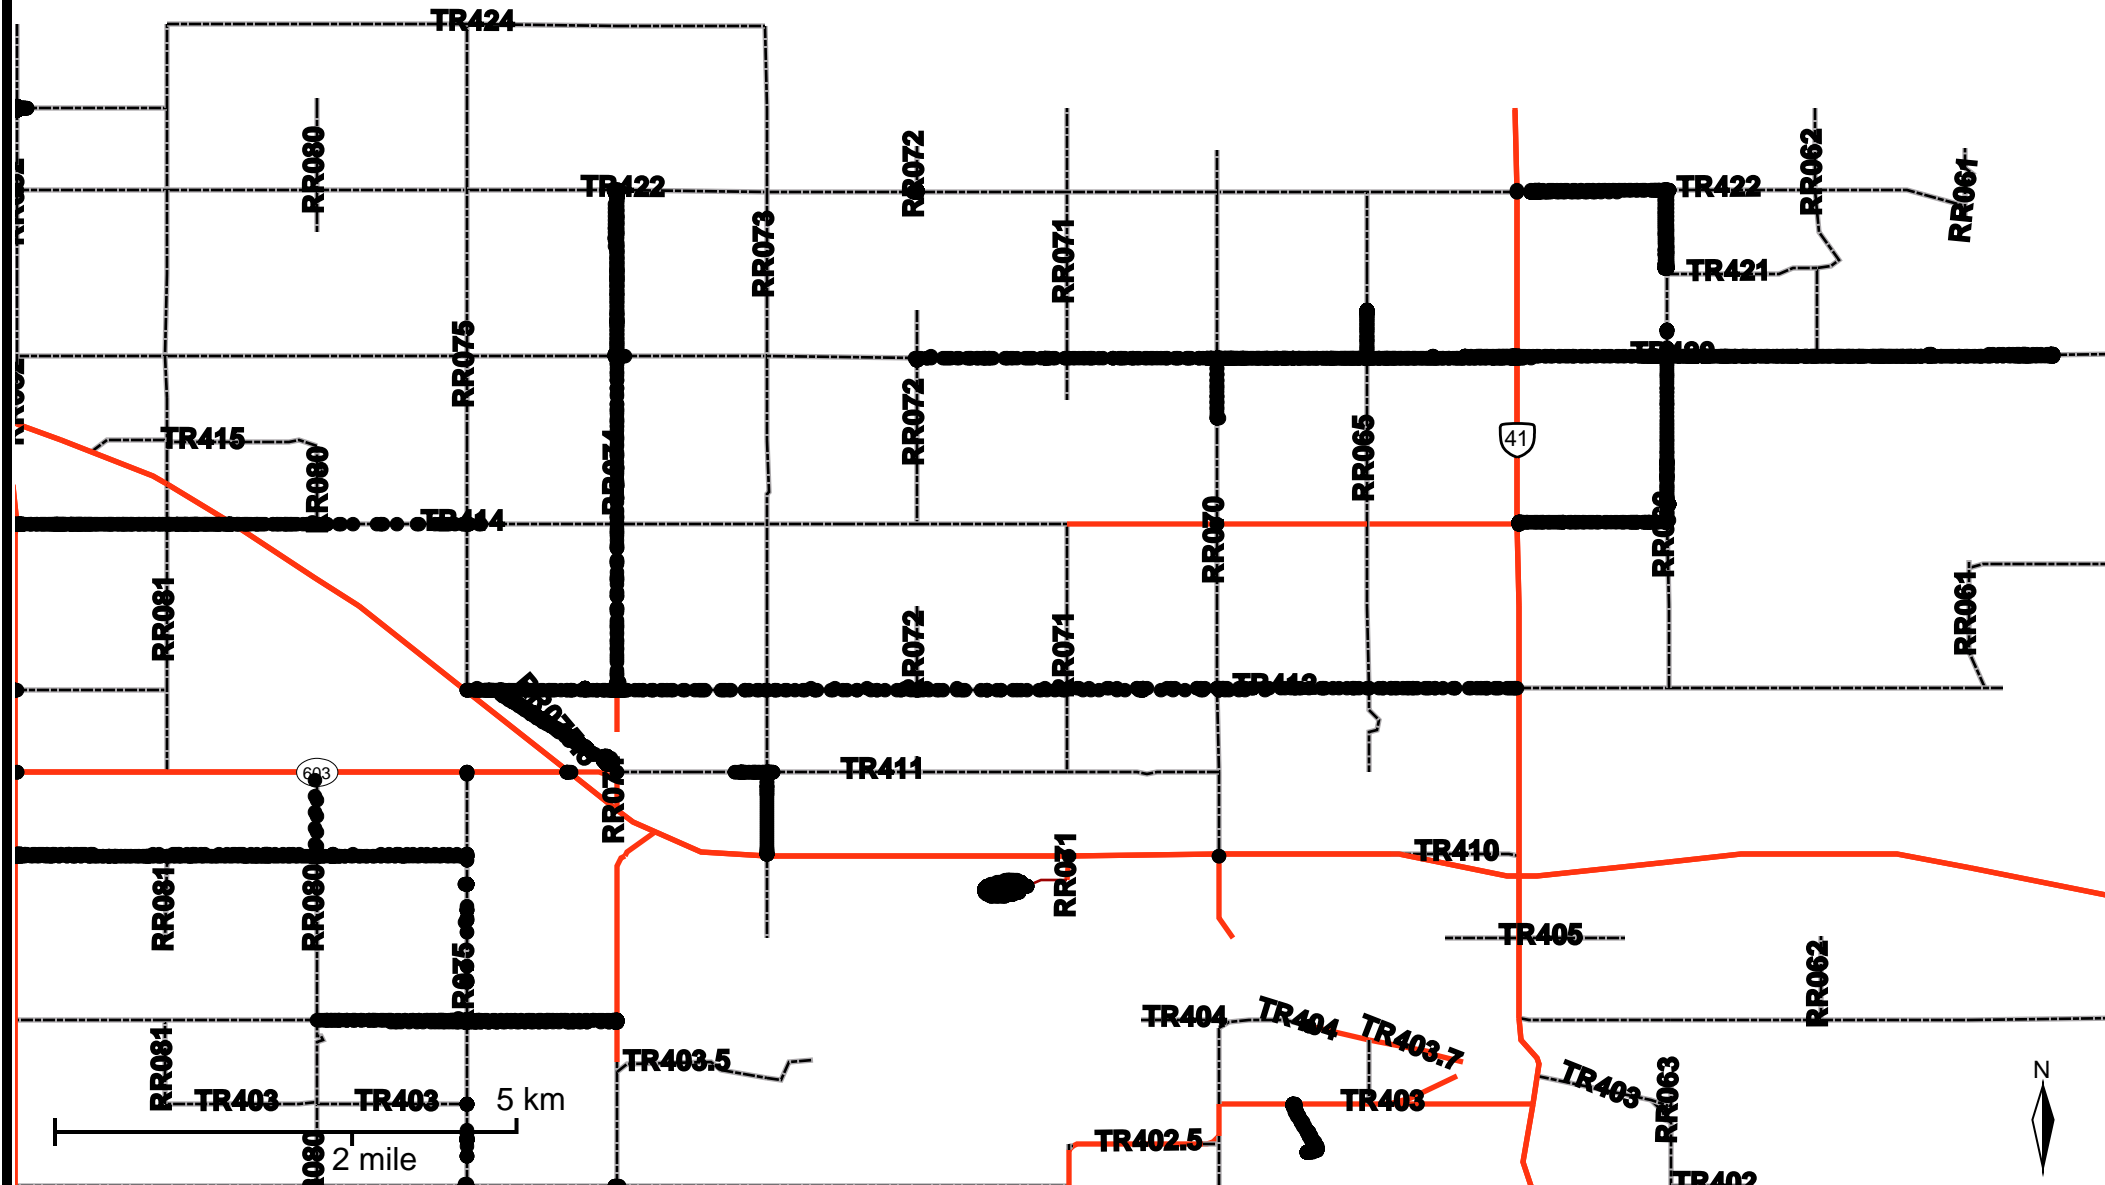

# Grader Activity Weekly Report

From Date: 2019-09-16  
To Date: 2019-09-22  
Electoral Division: 6  
Total Distance(km): 346.2  
Total Time(h): 134.7  
Speed Threshold(km/h): 10