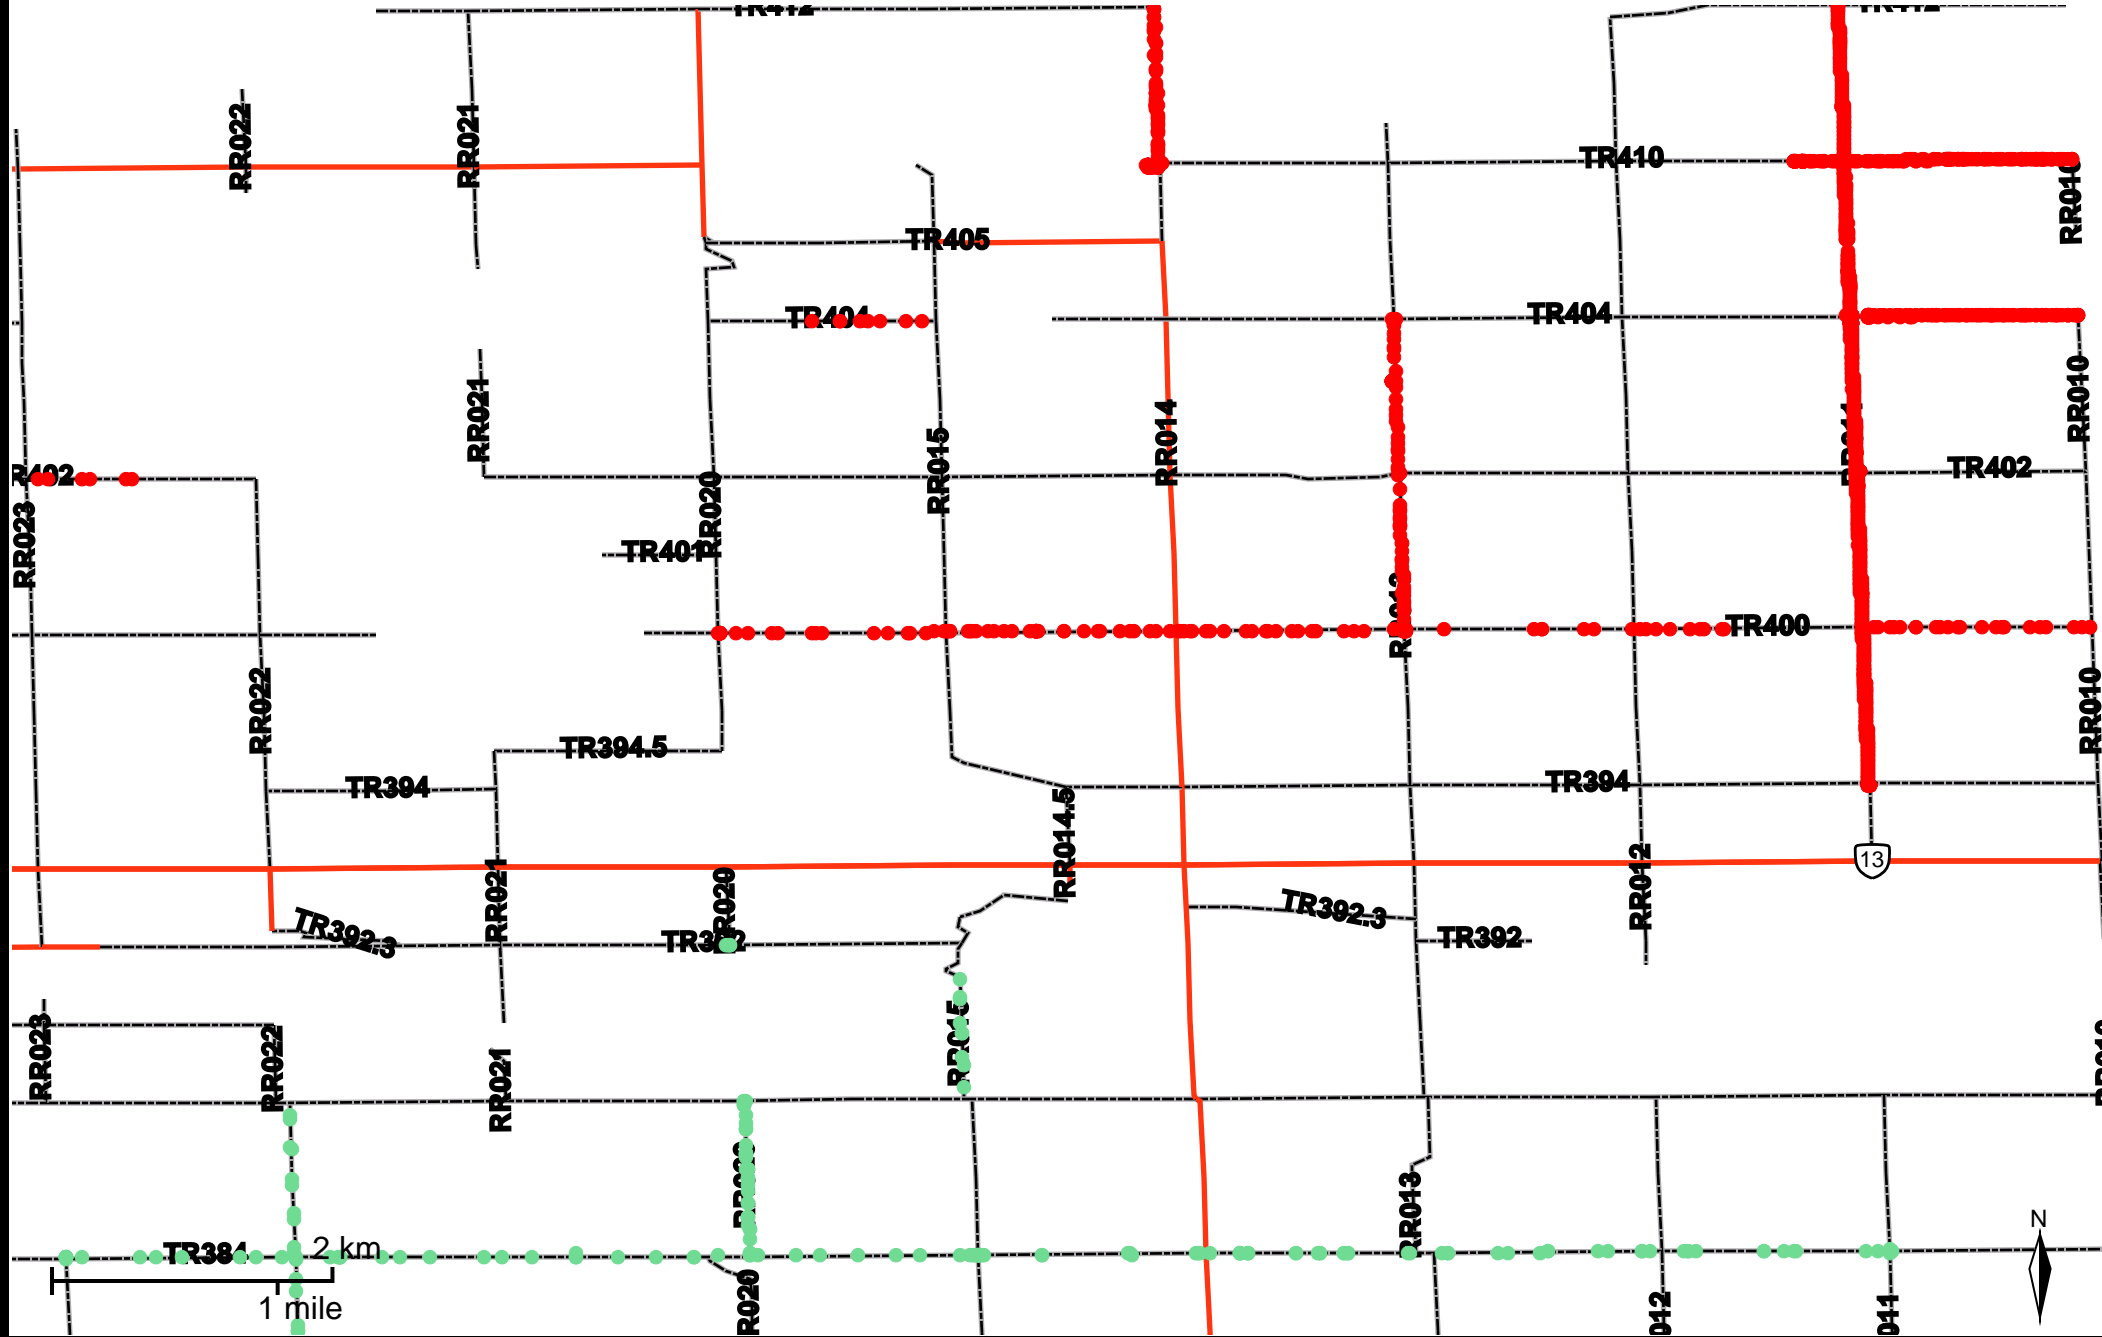

# Grader Activity Weekly Report

From Date: 2019-09-16  
 To Date: 2019-09-22  
 Electoral Division: 2  
 Total Distance(km): 165.8  
 Total Time(h): 52.9  
 Speed Threshold(km/h): 10