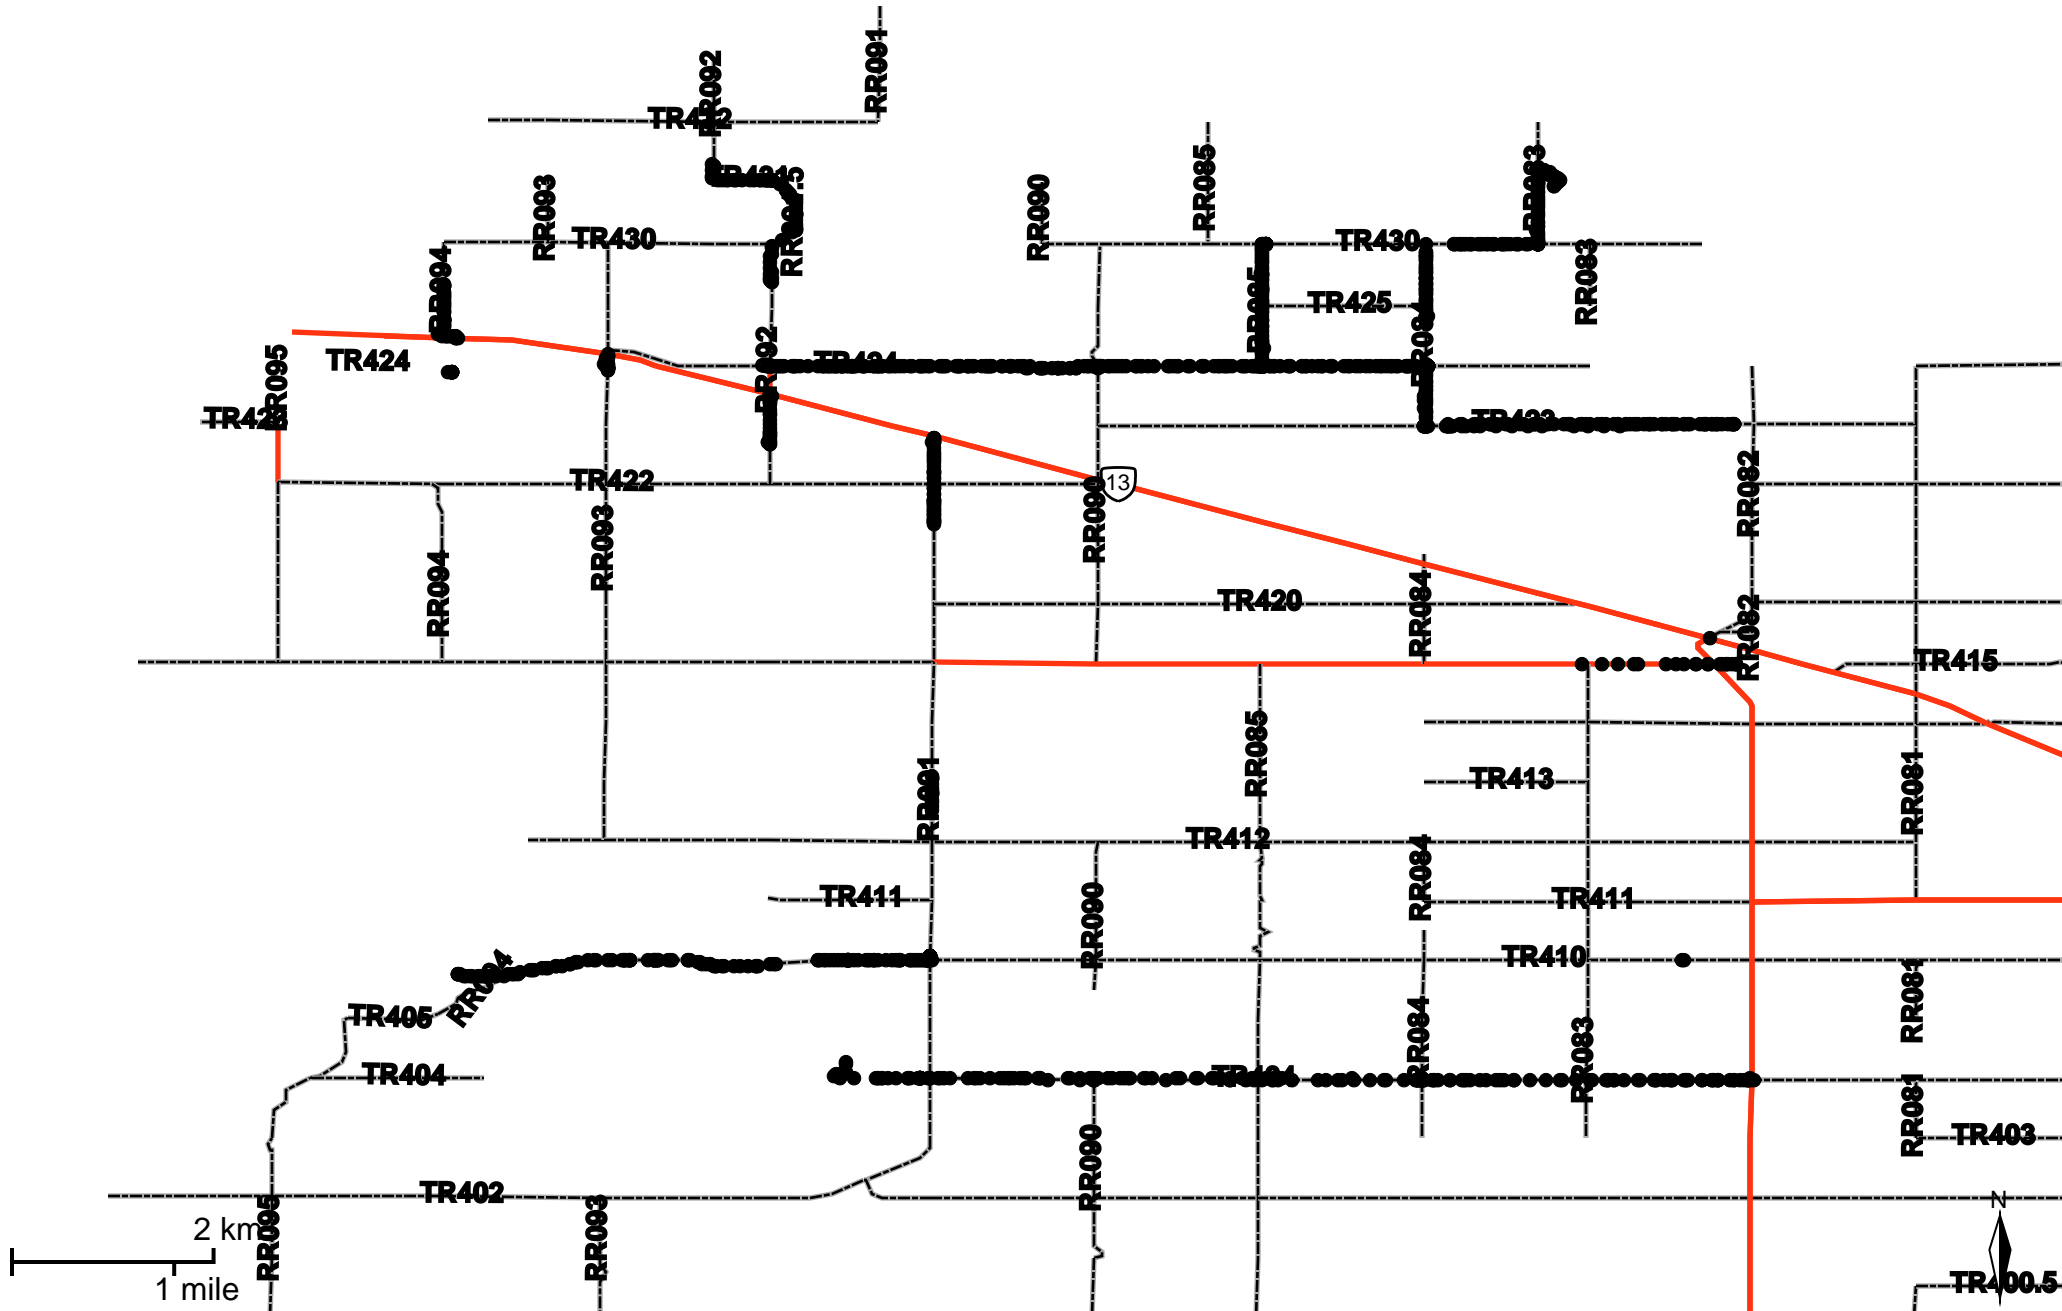

Grader Activity Weekly Report

From Date: 2019-09-02
To Date: 2019-09-08
Electoral Division: 7
Total Distance(km): 181.3
Total Time(h): 25.9
Speed Threshold(km/h): 10