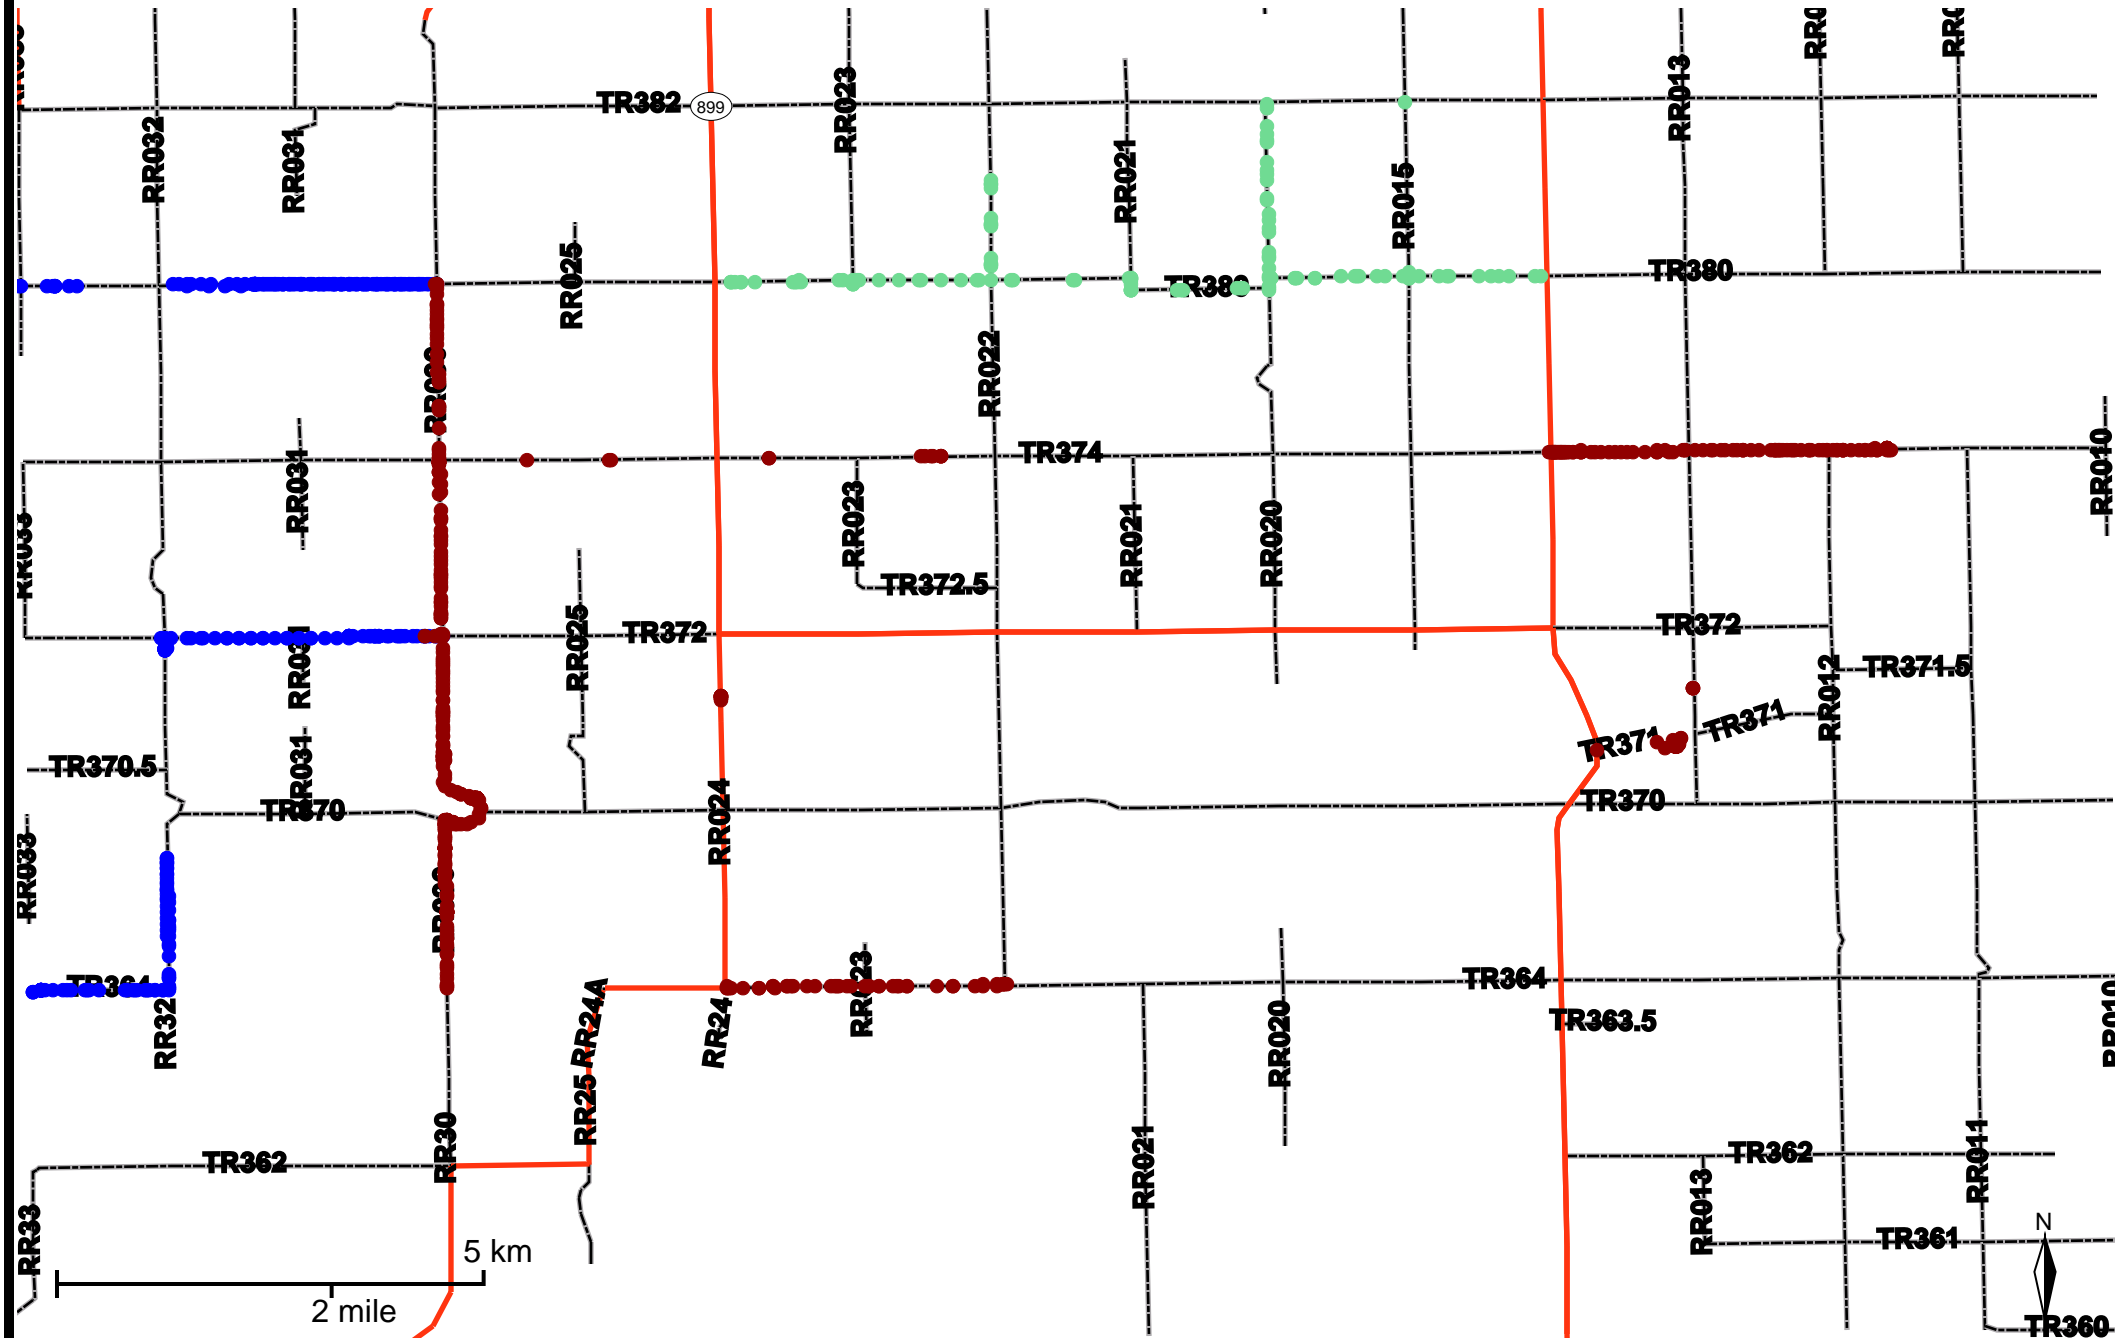

# Grader Activity Weekly Report

From Date: 2019-09-02  
 To Date: 2019-09-08  
 Electoral Division: 1  
 Total Distance(km): 150  
 Total Time(h): 25.7  
 Speed Threshold(km/h): 10