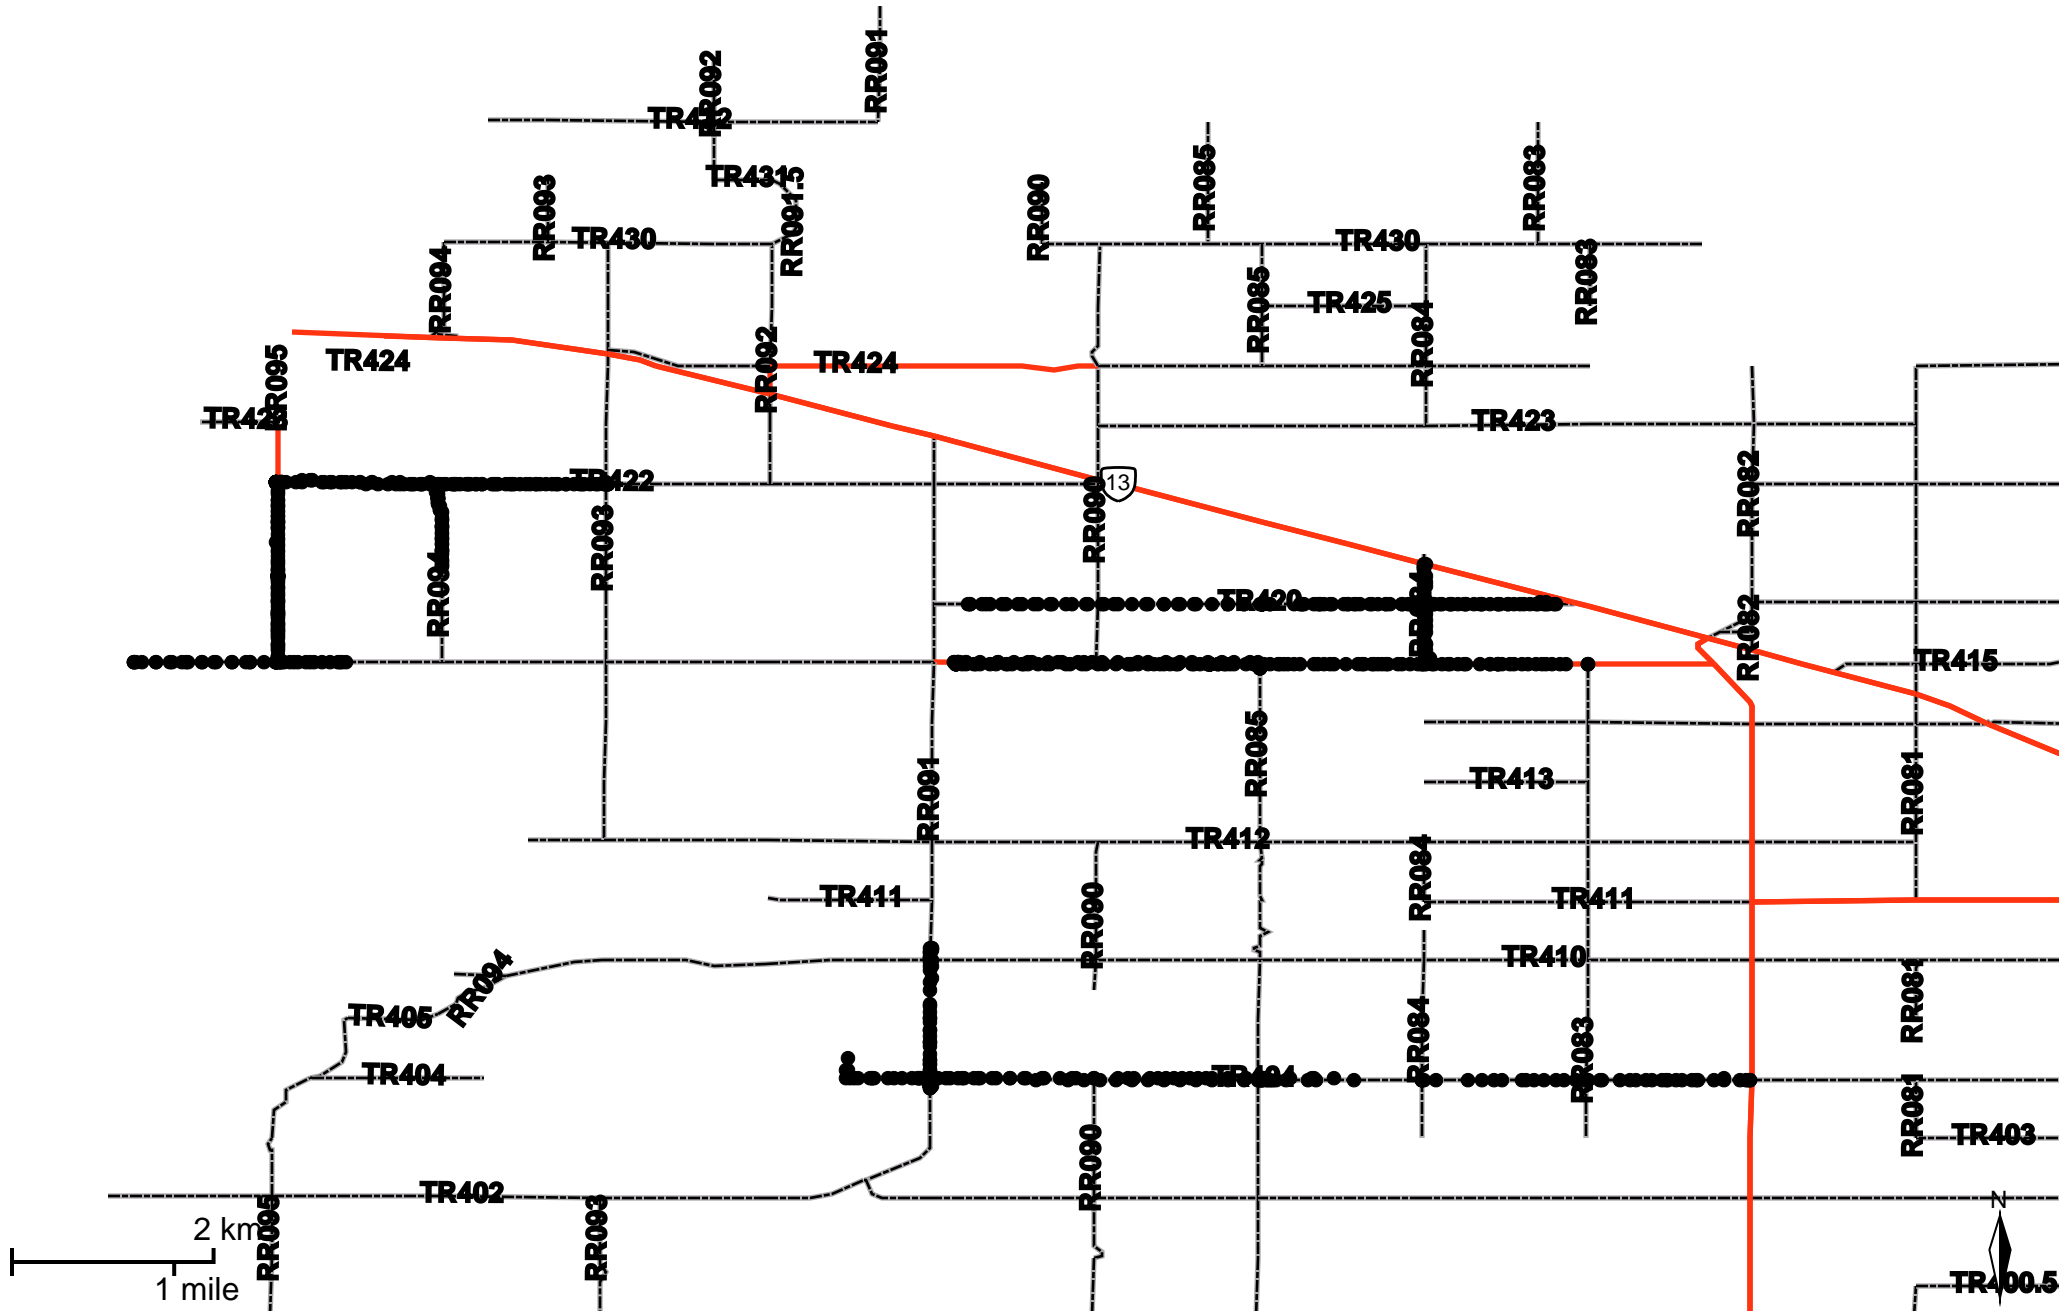

Grader Activity Weekly Report

From Date: 2019-09-09
To Date: 2019-09-15
Electoral Division: 7
Total Distance(km): 138.8
Total Time(h): 19.8
Speed Threshold(km/h): 10