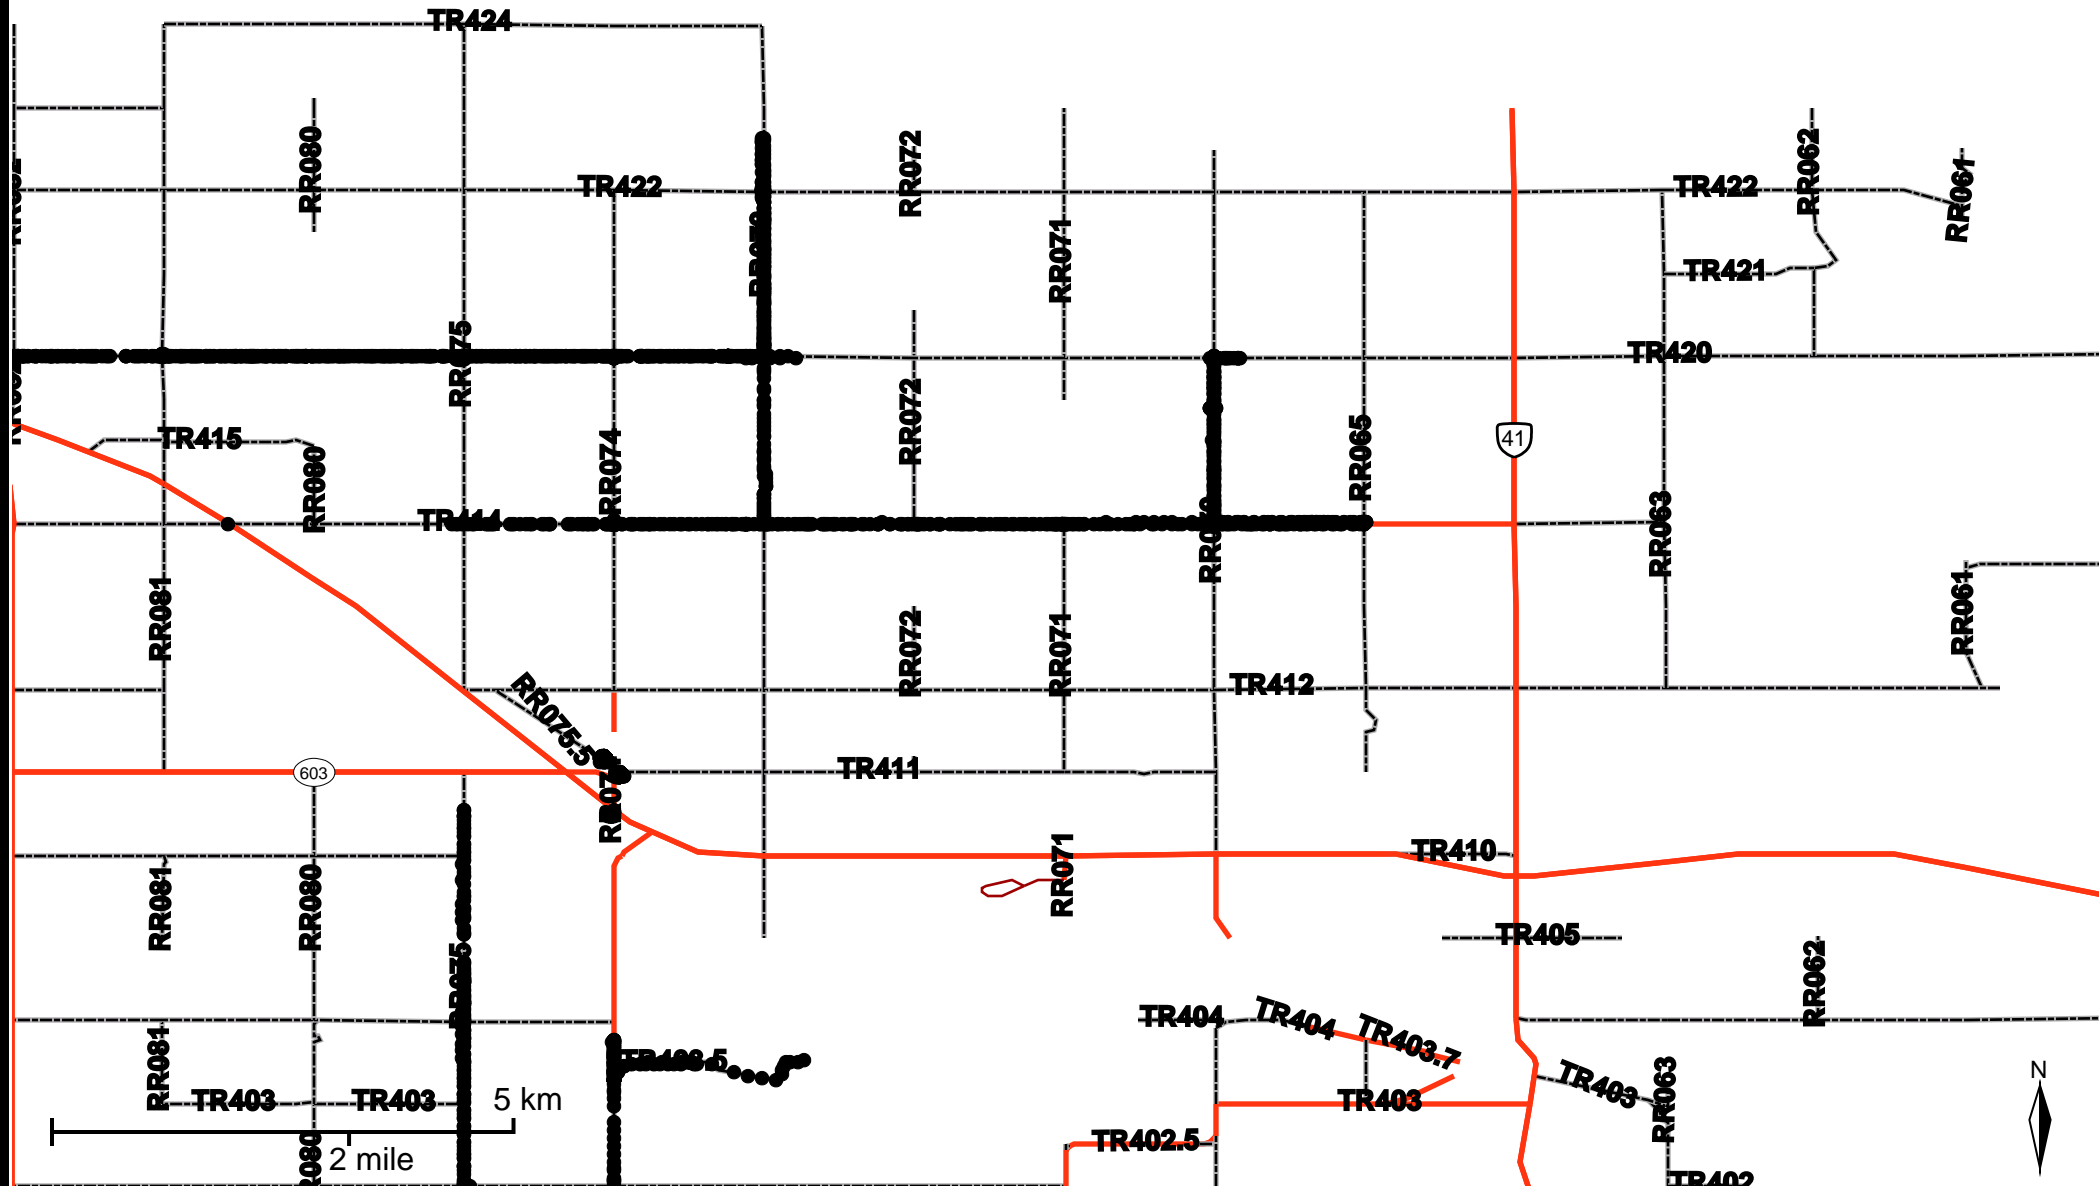

# Grader Activity Weekly Report

From Date: 2019-09-09  
To Date: 2019-09-15  
Electoral Division: 6  
Total Distance(km): 251.9  
Total Time(h): 214.2  
Speed Threshold(km/h): 10