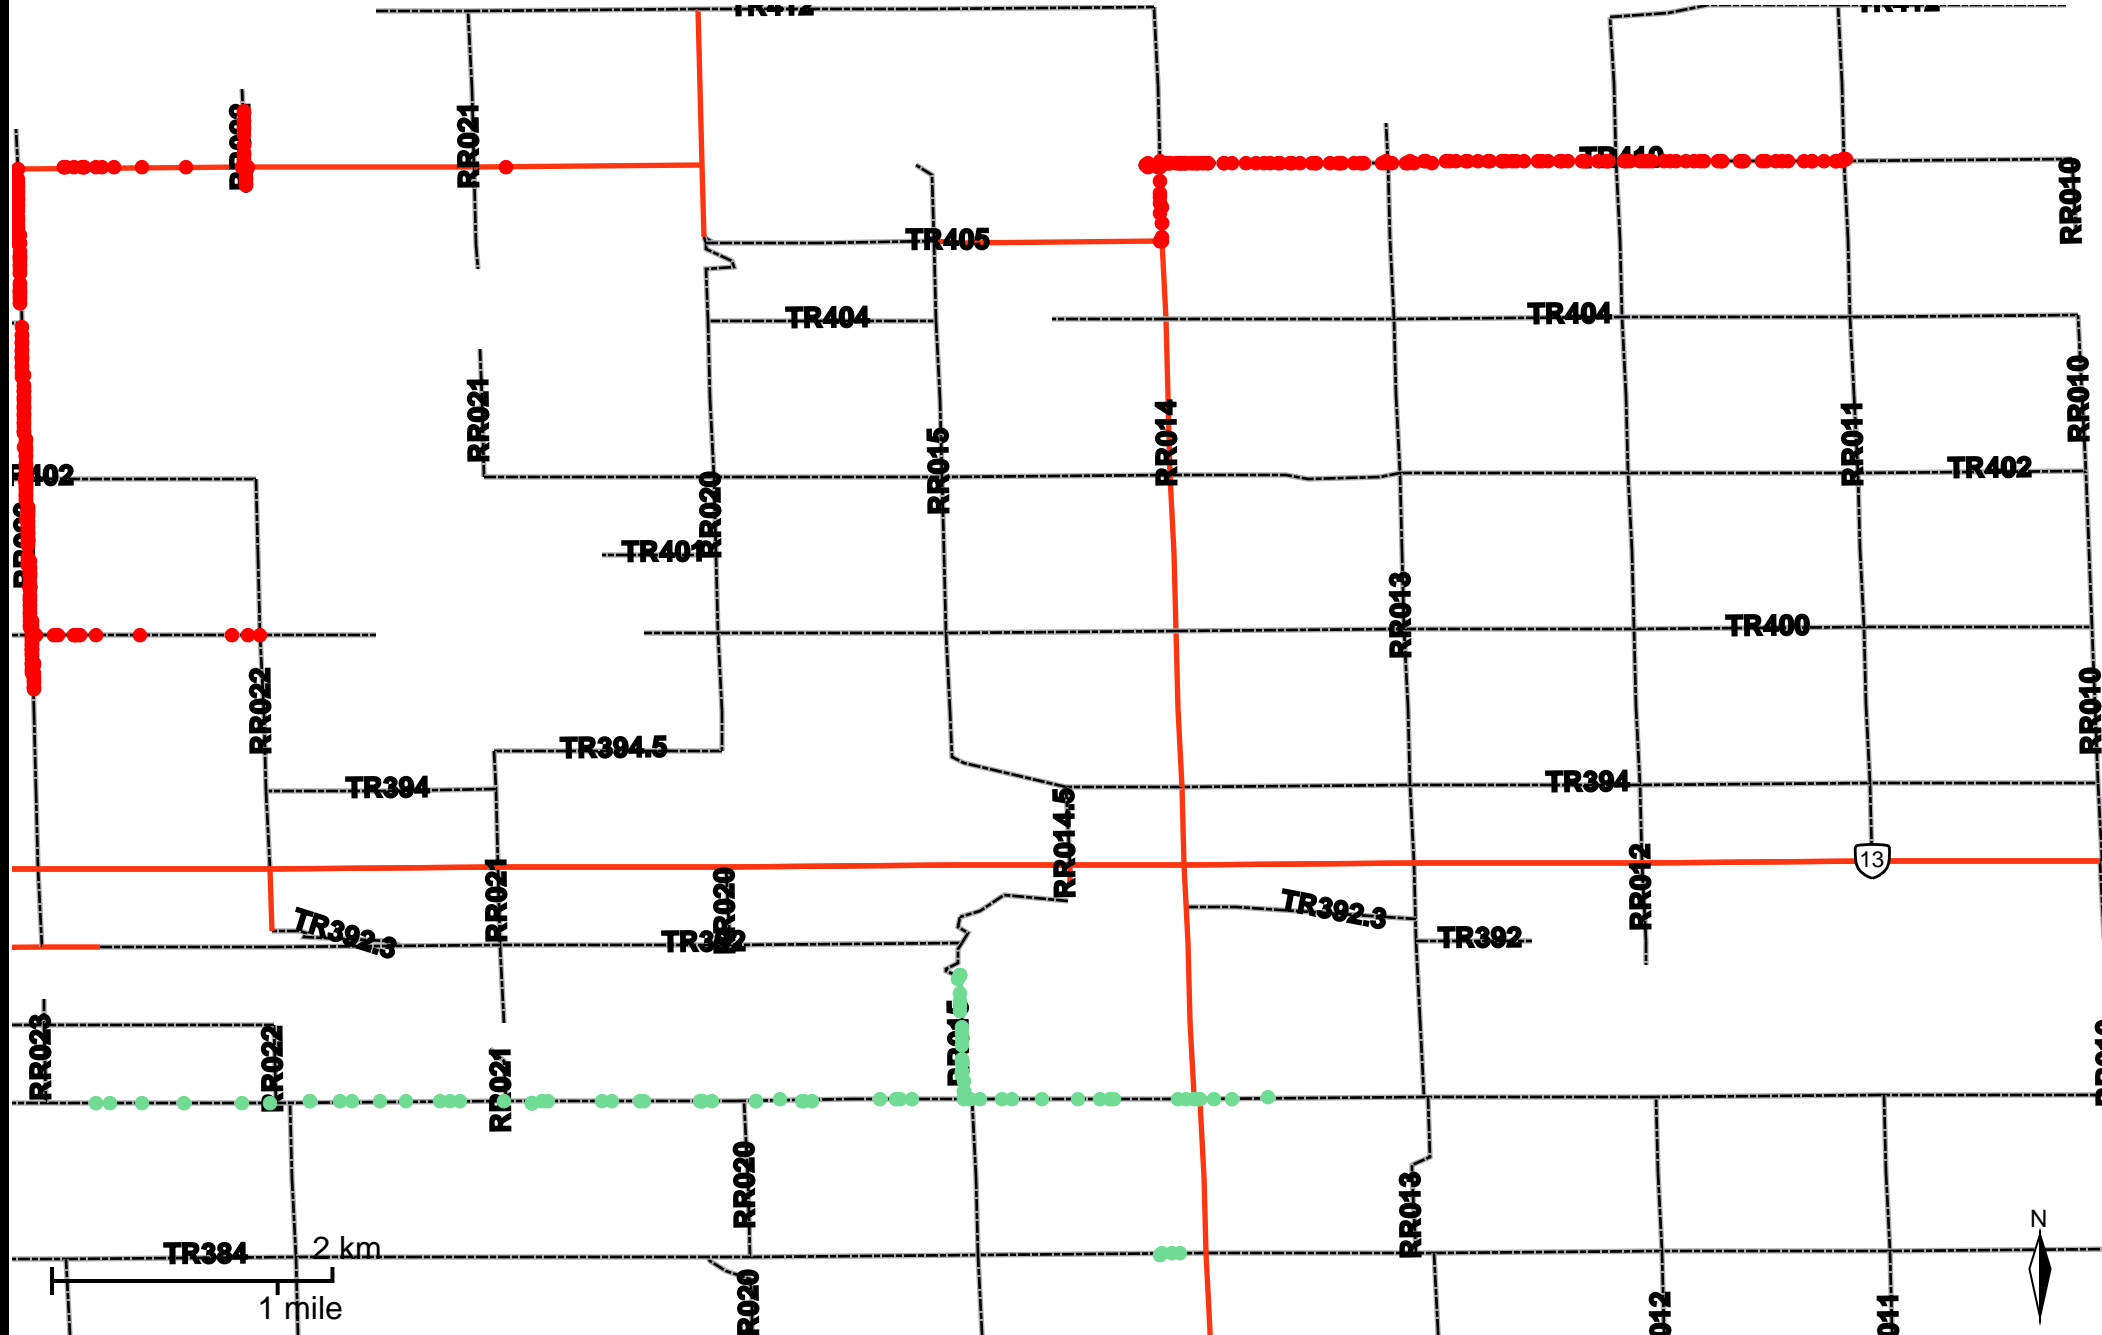

Grader Activity Weekly Report

From Date: 2019-09-09
 To Date: 2019-09-15
 Electoral Division: 2
 Total Distance(km): 102.2
 Total Time(h): 13.9
 Speed Threshold(km/h): 10

TR384
 2 km
 1 mile