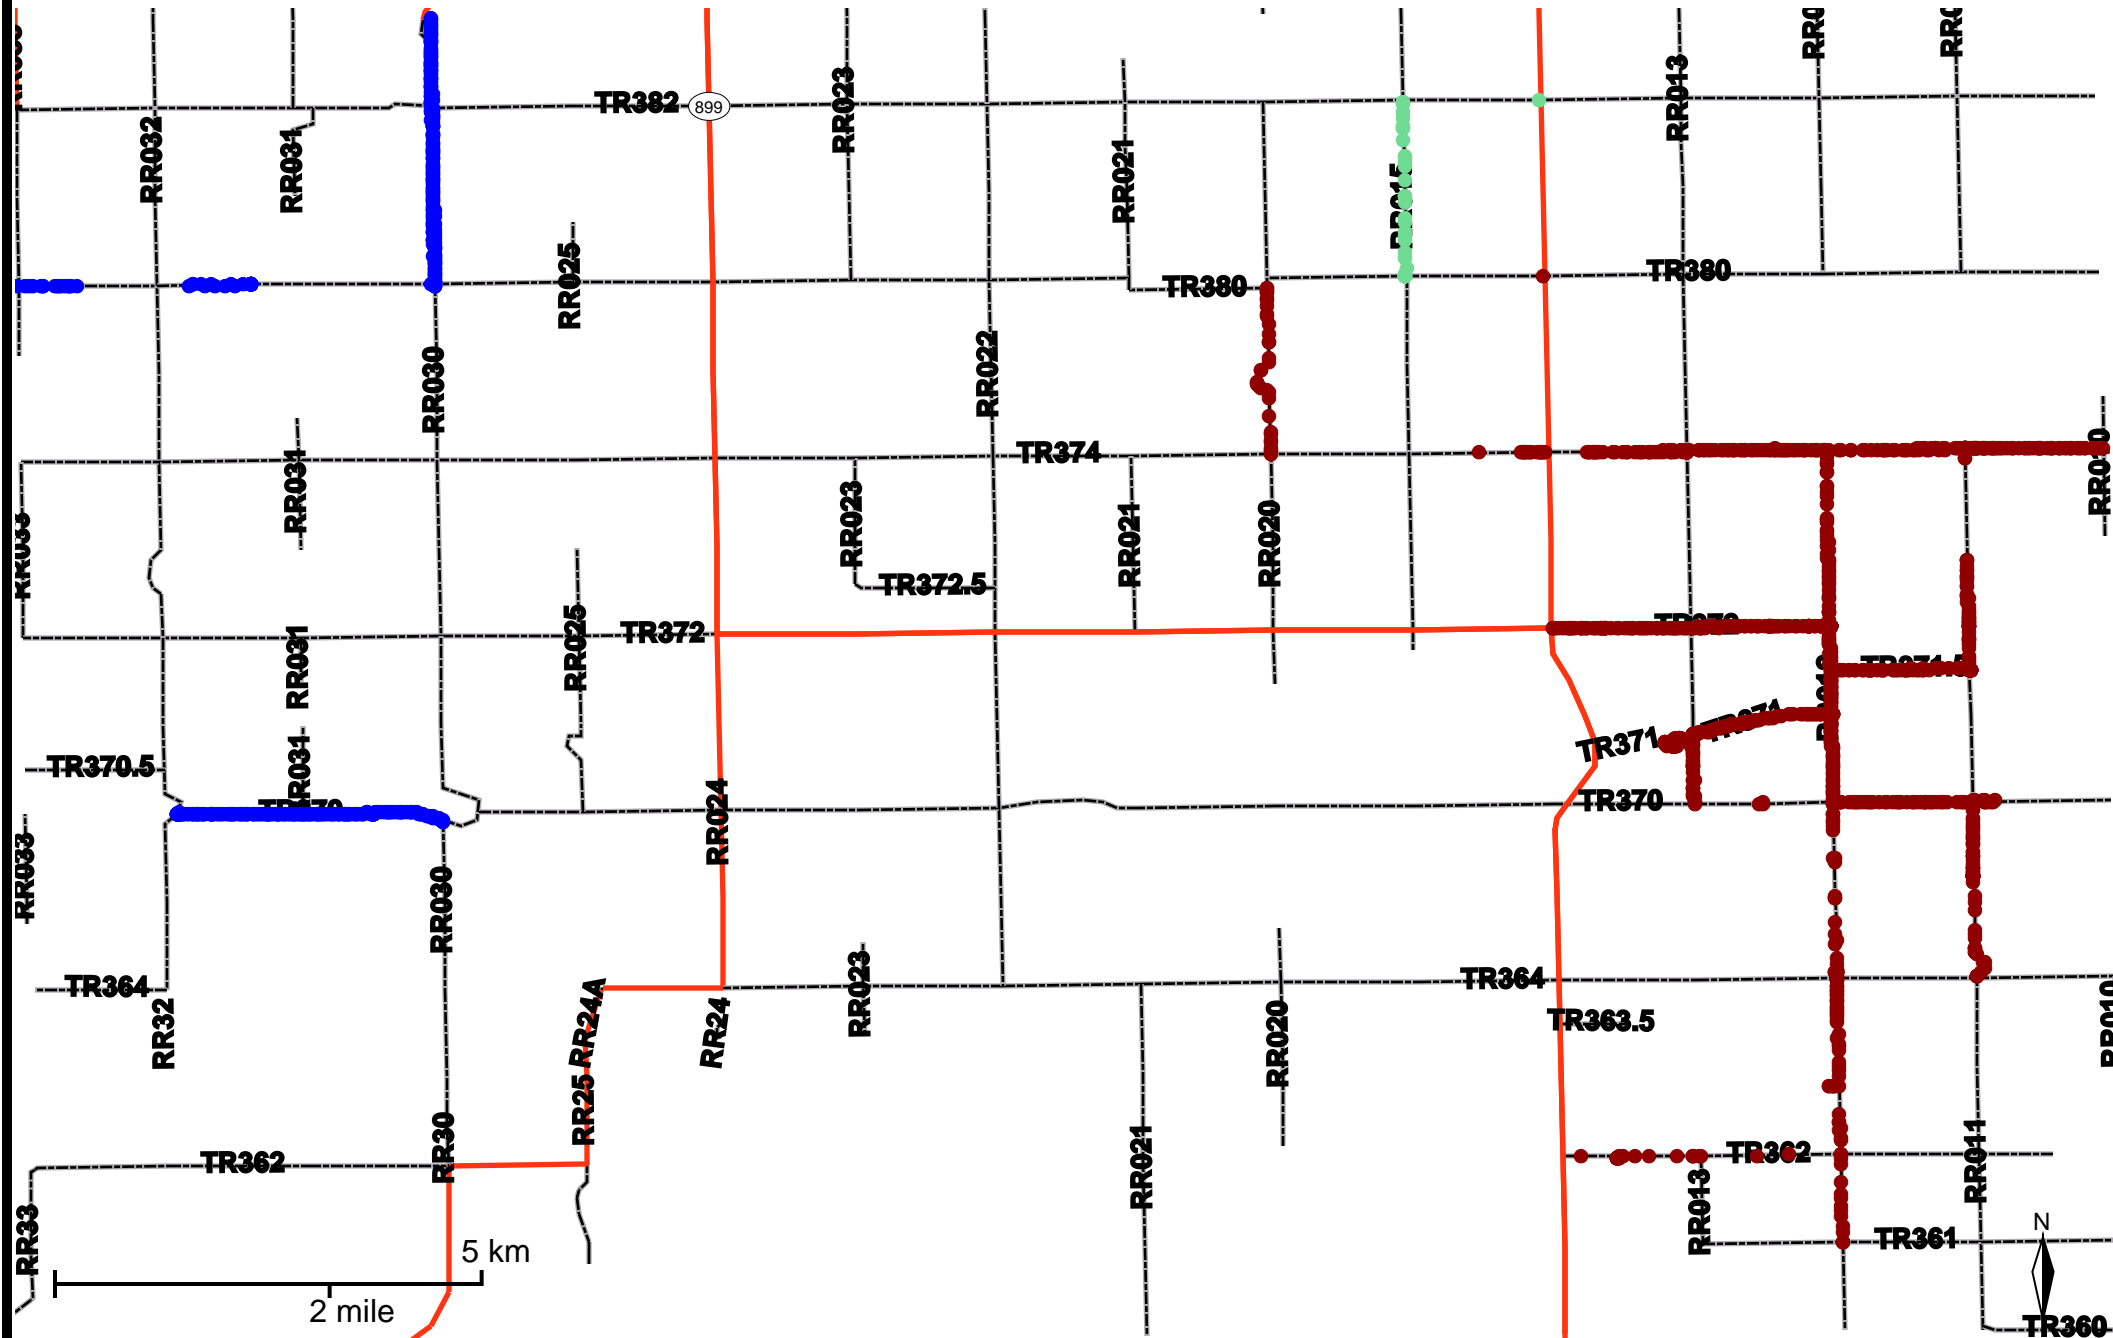

# Grader Activity Weekly Report

From Date: 2019-08-19  
 To Date: 2019-08-25  
 Electoral Division: 1  
 Total Distance(km): 175.4  
 Total Time(h): 57.5  
 Speed Threshold(km/h): 10