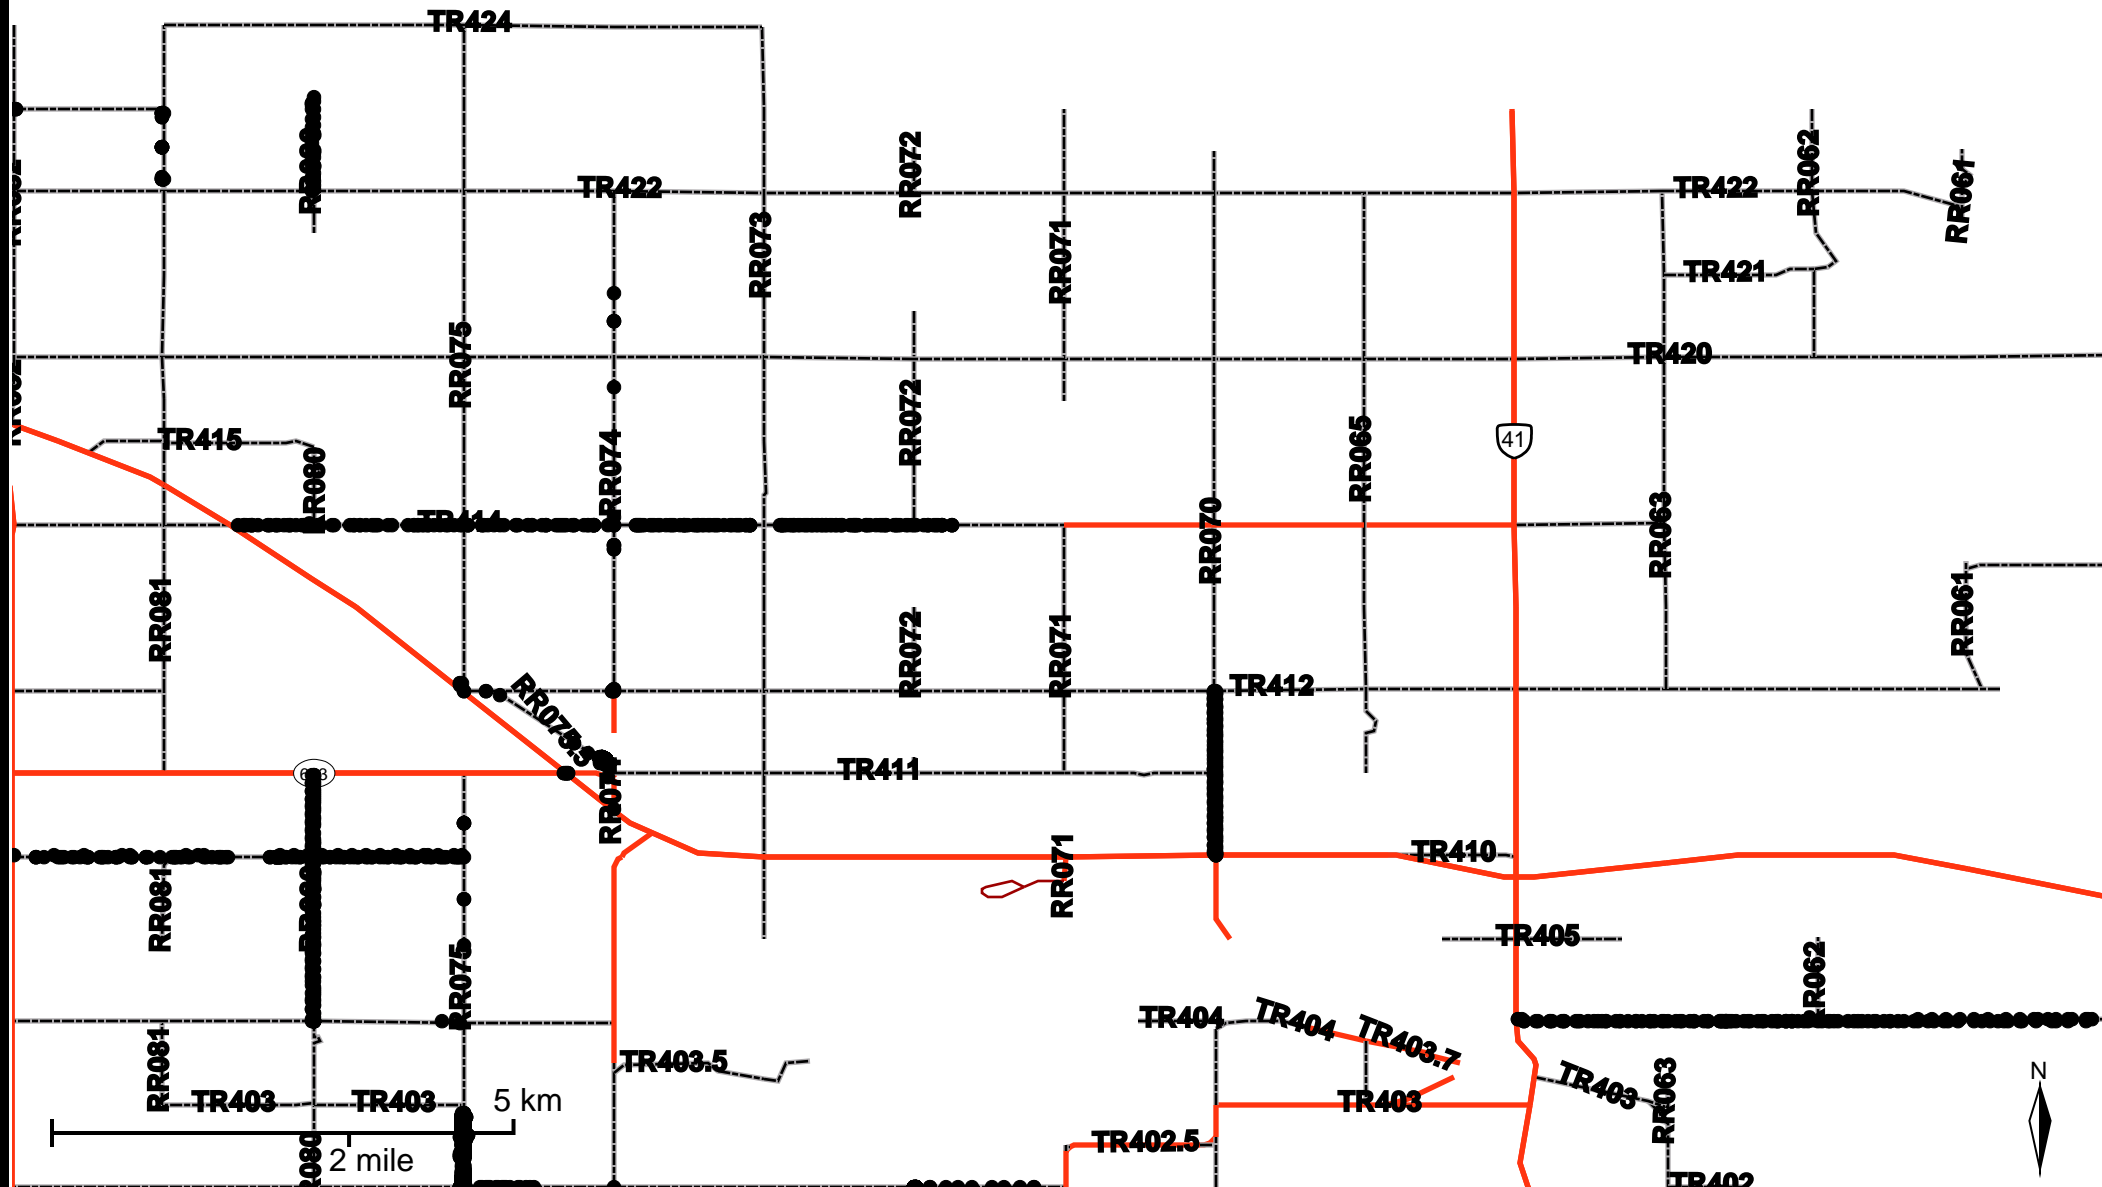

# Grader Activity Weekly Report

From Date: 2019-07-29  
 To Date: 2019-08-04  
 Electoral Division: 6  
 Total Distance(km): 243.2  
 Total Time(h): 211.2  
 Speed Threshold(km/h): 10