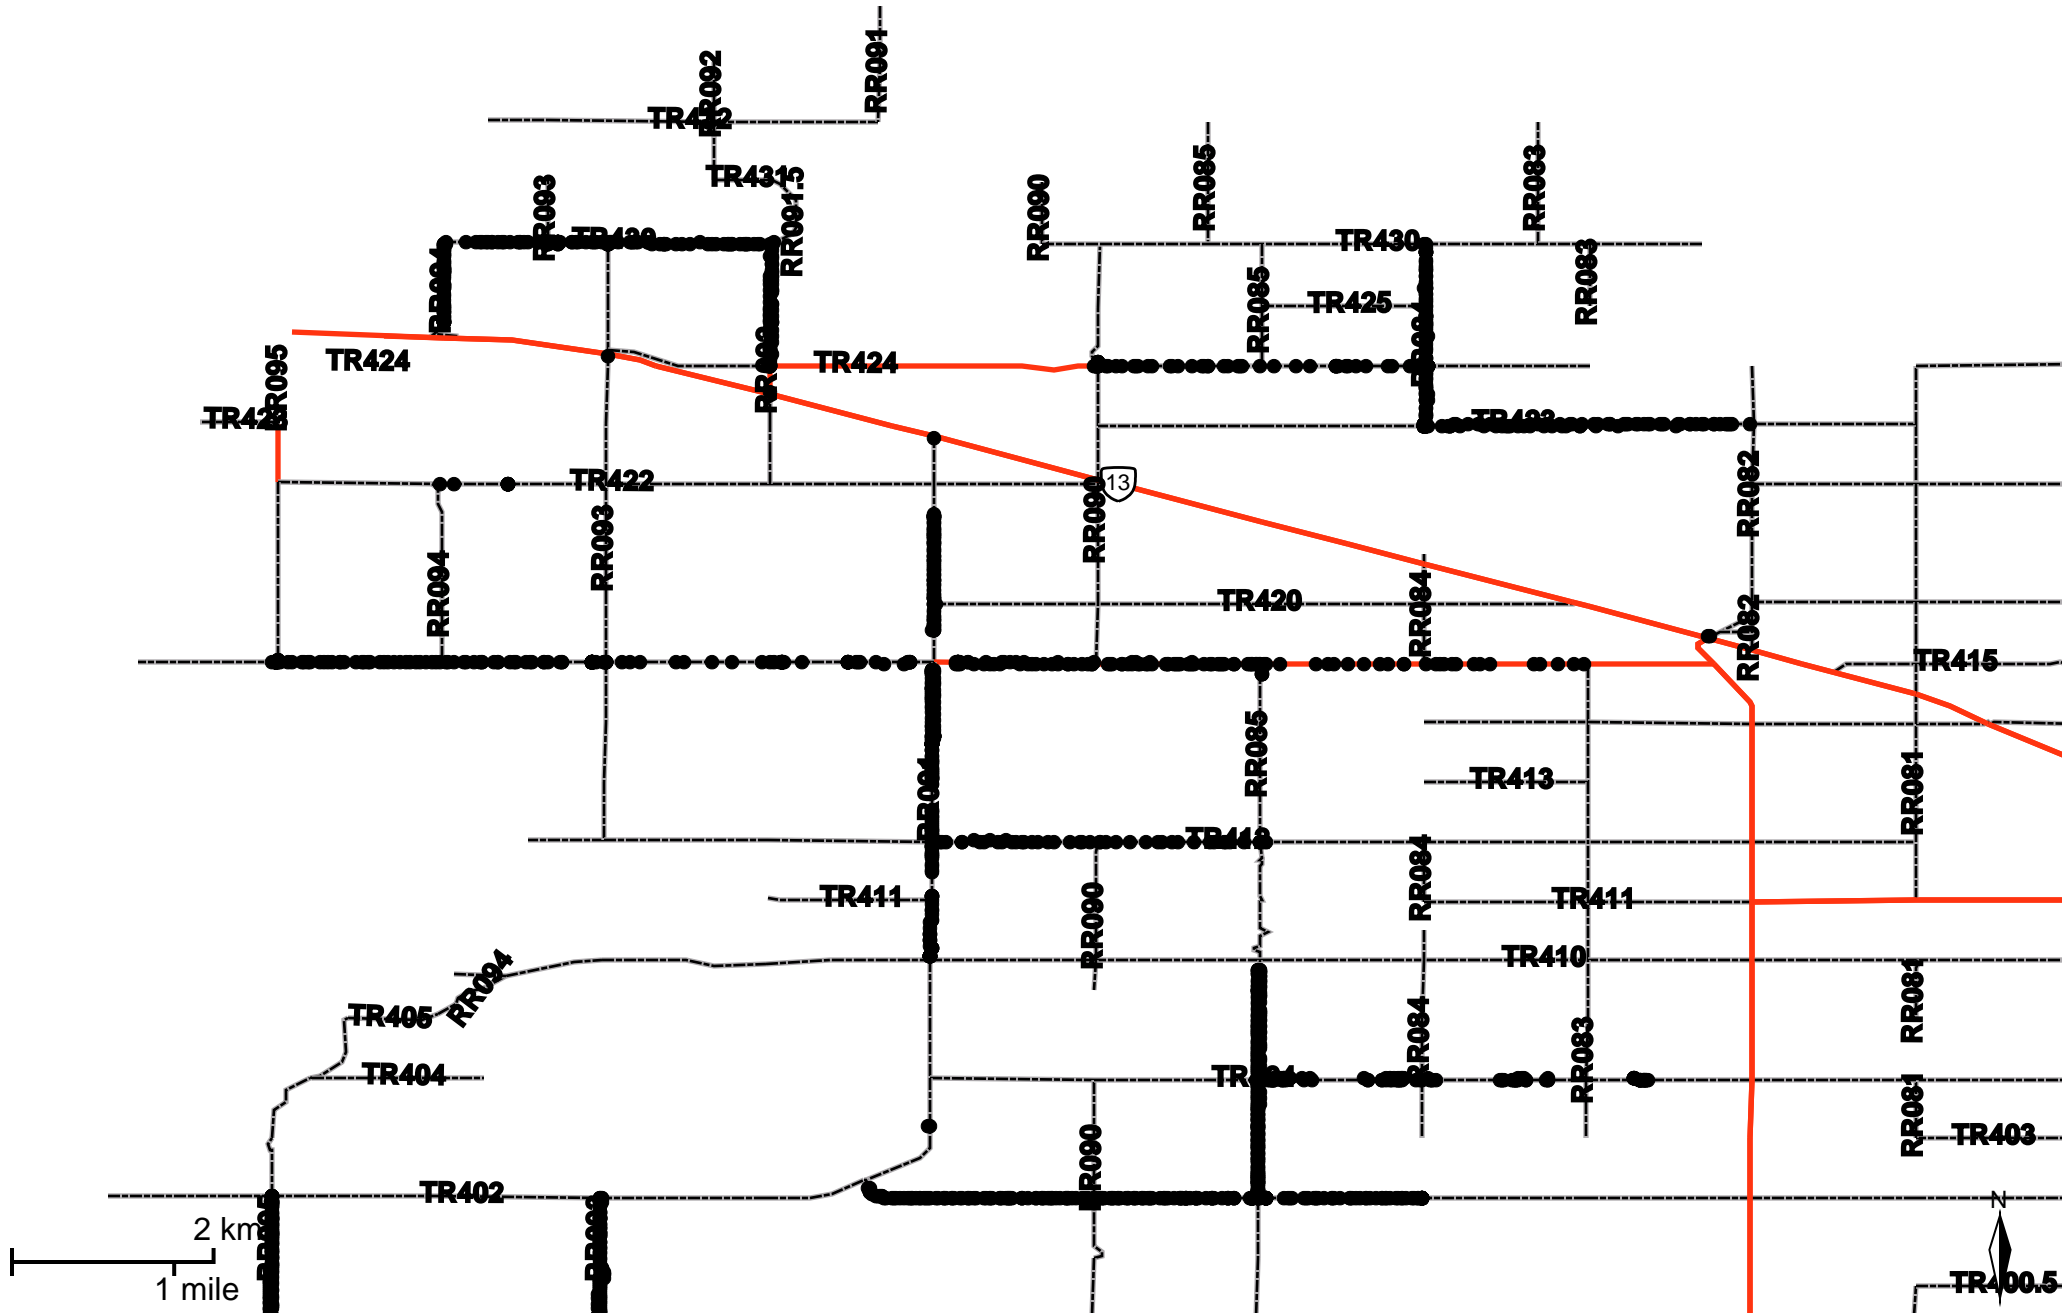

# Grader Activity Weekly Report

From Date: 2019-07-22  
To Date: 2019-07-28  
Electoral Division: 7  
Total Distance(km): 220  
Total Time(h): 32.4  
Speed Threshold(km/h): 10