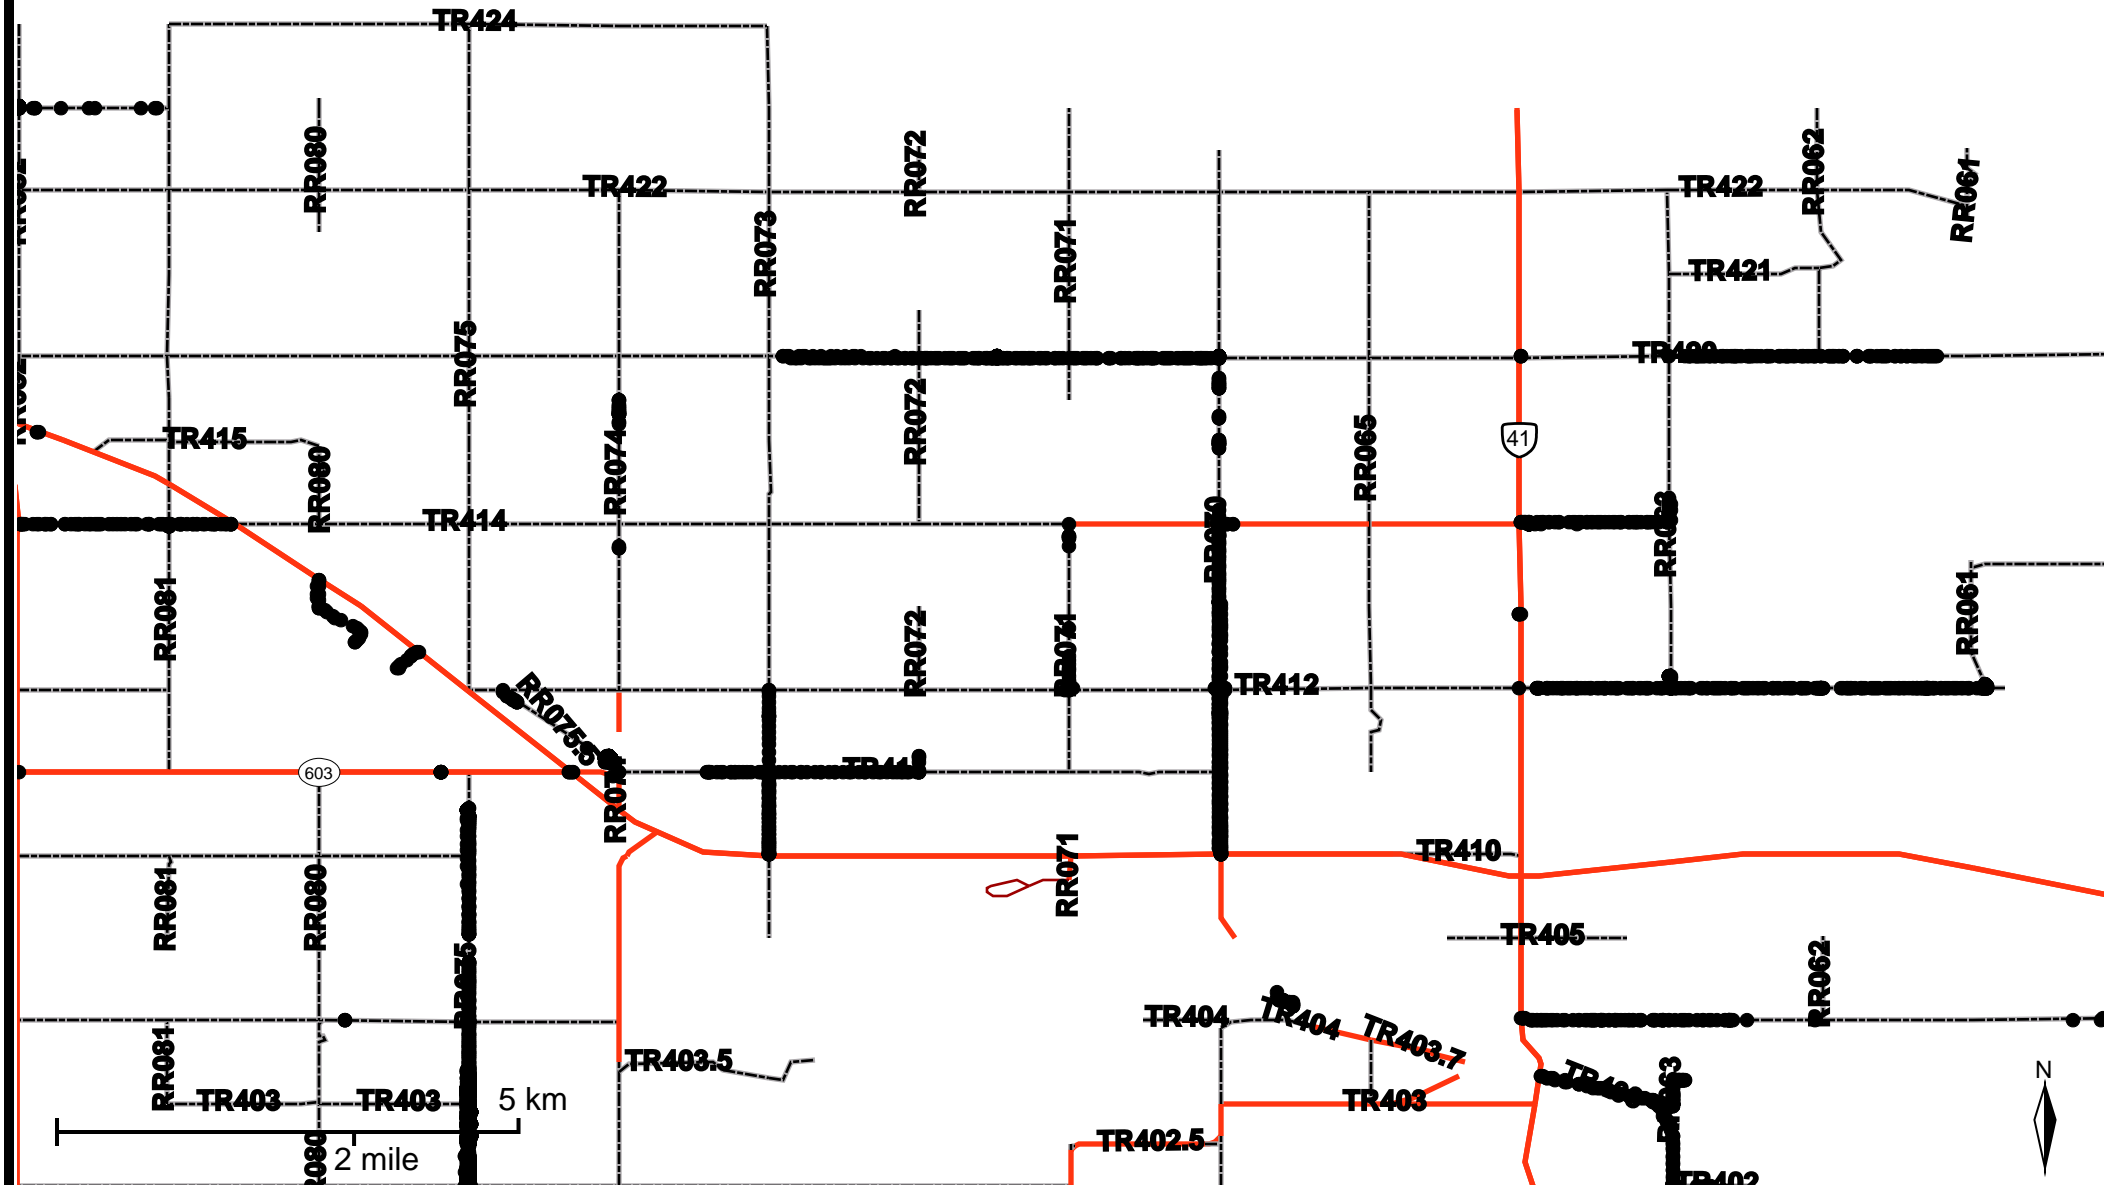

# Grader Activity Weekly Report

From Date: 2019-07-22  
To Date: 2019-07-28  
Electoral Division: 6  
Total Distance(km): 420.3  
Total Time(h): 289.7  
Speed Threshold(km/h): 10