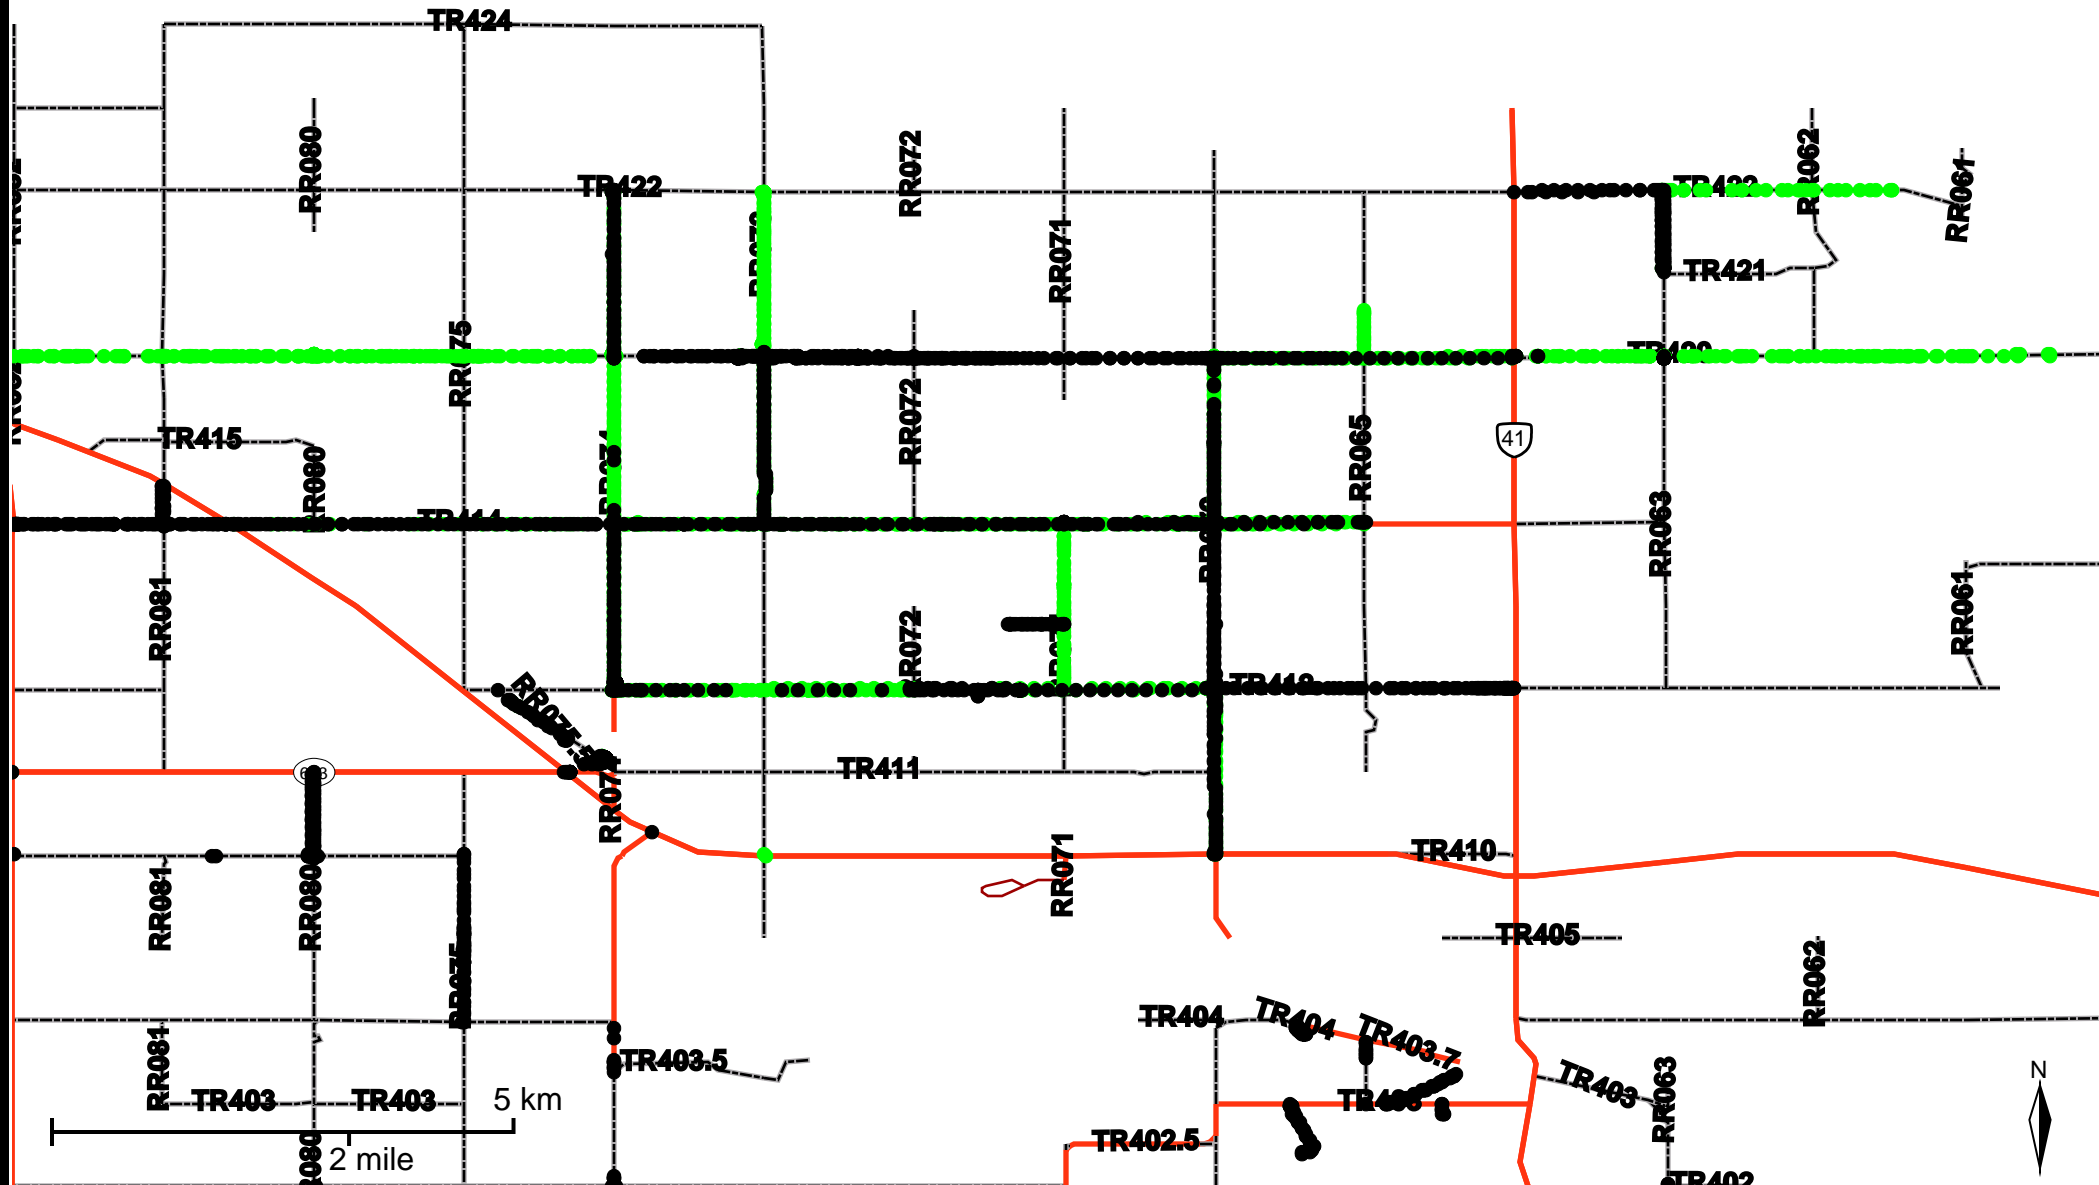

# Grader Activity Weekly Report

From Date: 2019-06-24  
 To Date: 2019-06-30  
 Electoral Division: 6  
 Total Distance(km): 413  
 Total Time(h): 238.1  
 Speed Threshold(km/h): 10