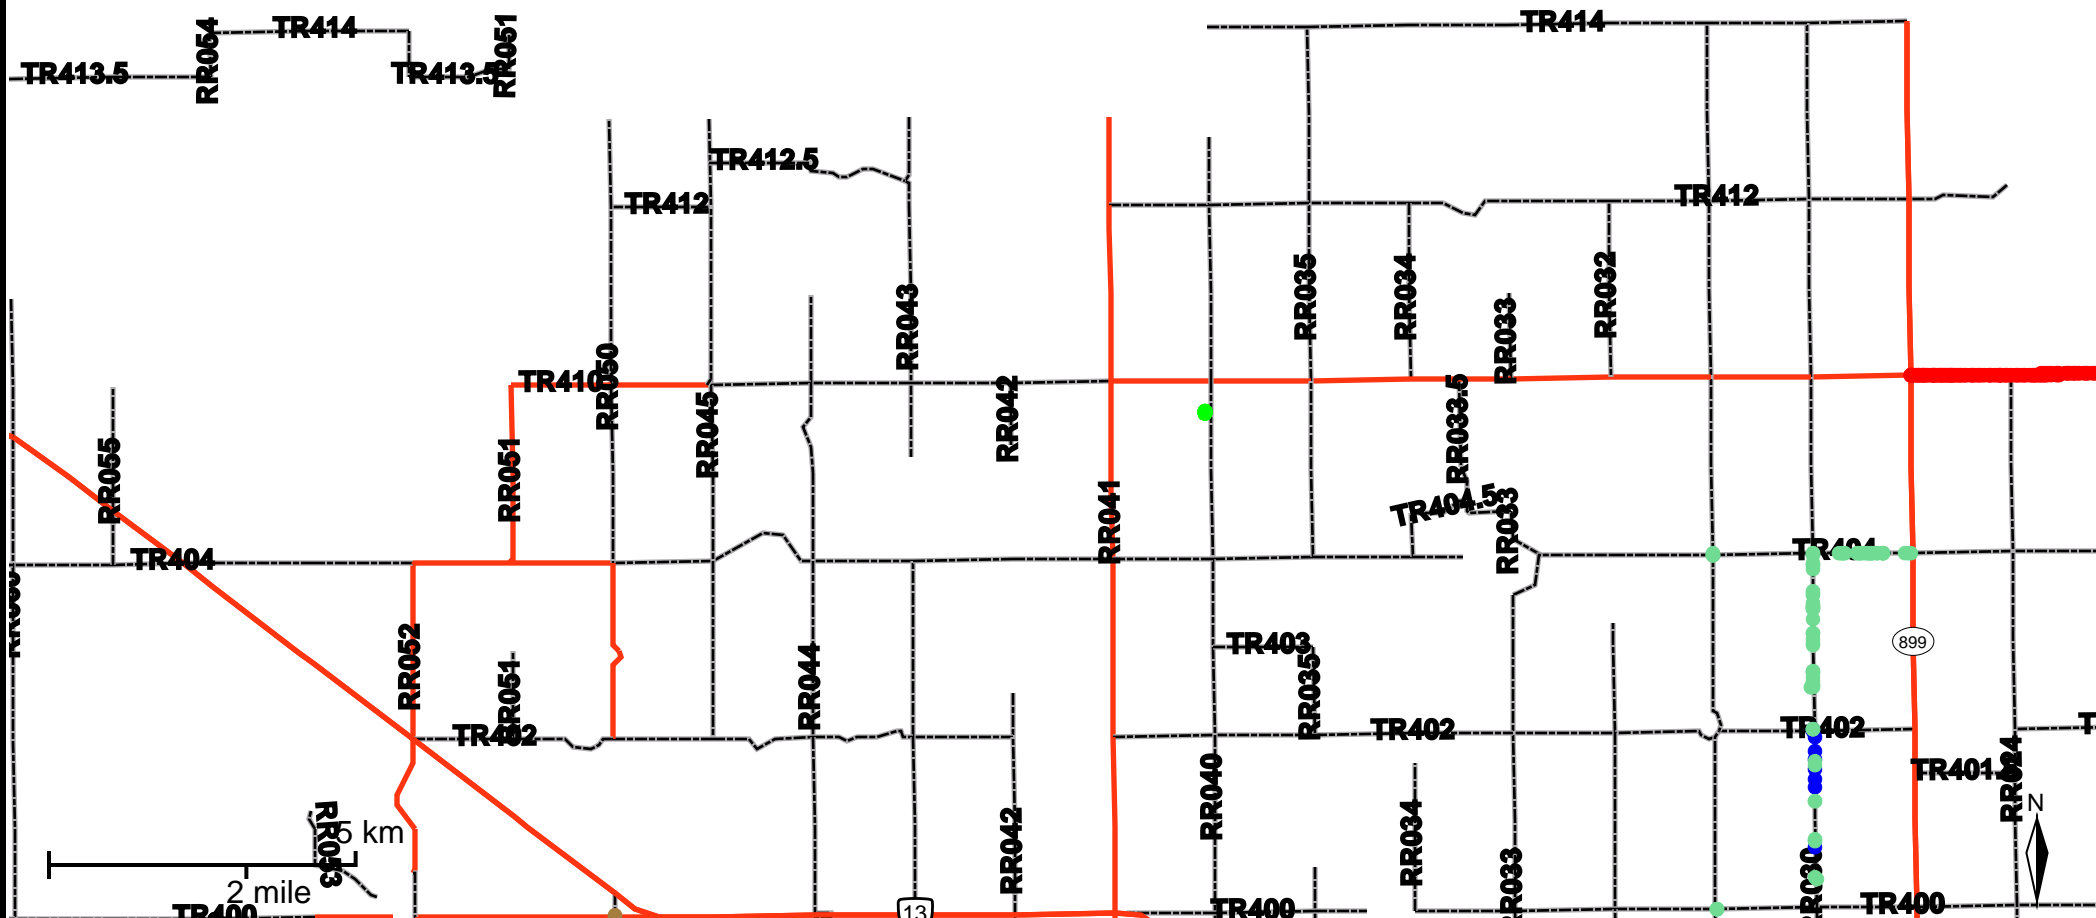

# Grader Activity Weekly Report

From Date: 2019-06-24  
To Date: 2019-06-30  
Electoral Division: 4  
Total Distance(km): 52.6  
Total Time(h): 8.5  
Speed Threshold(km/h): 10