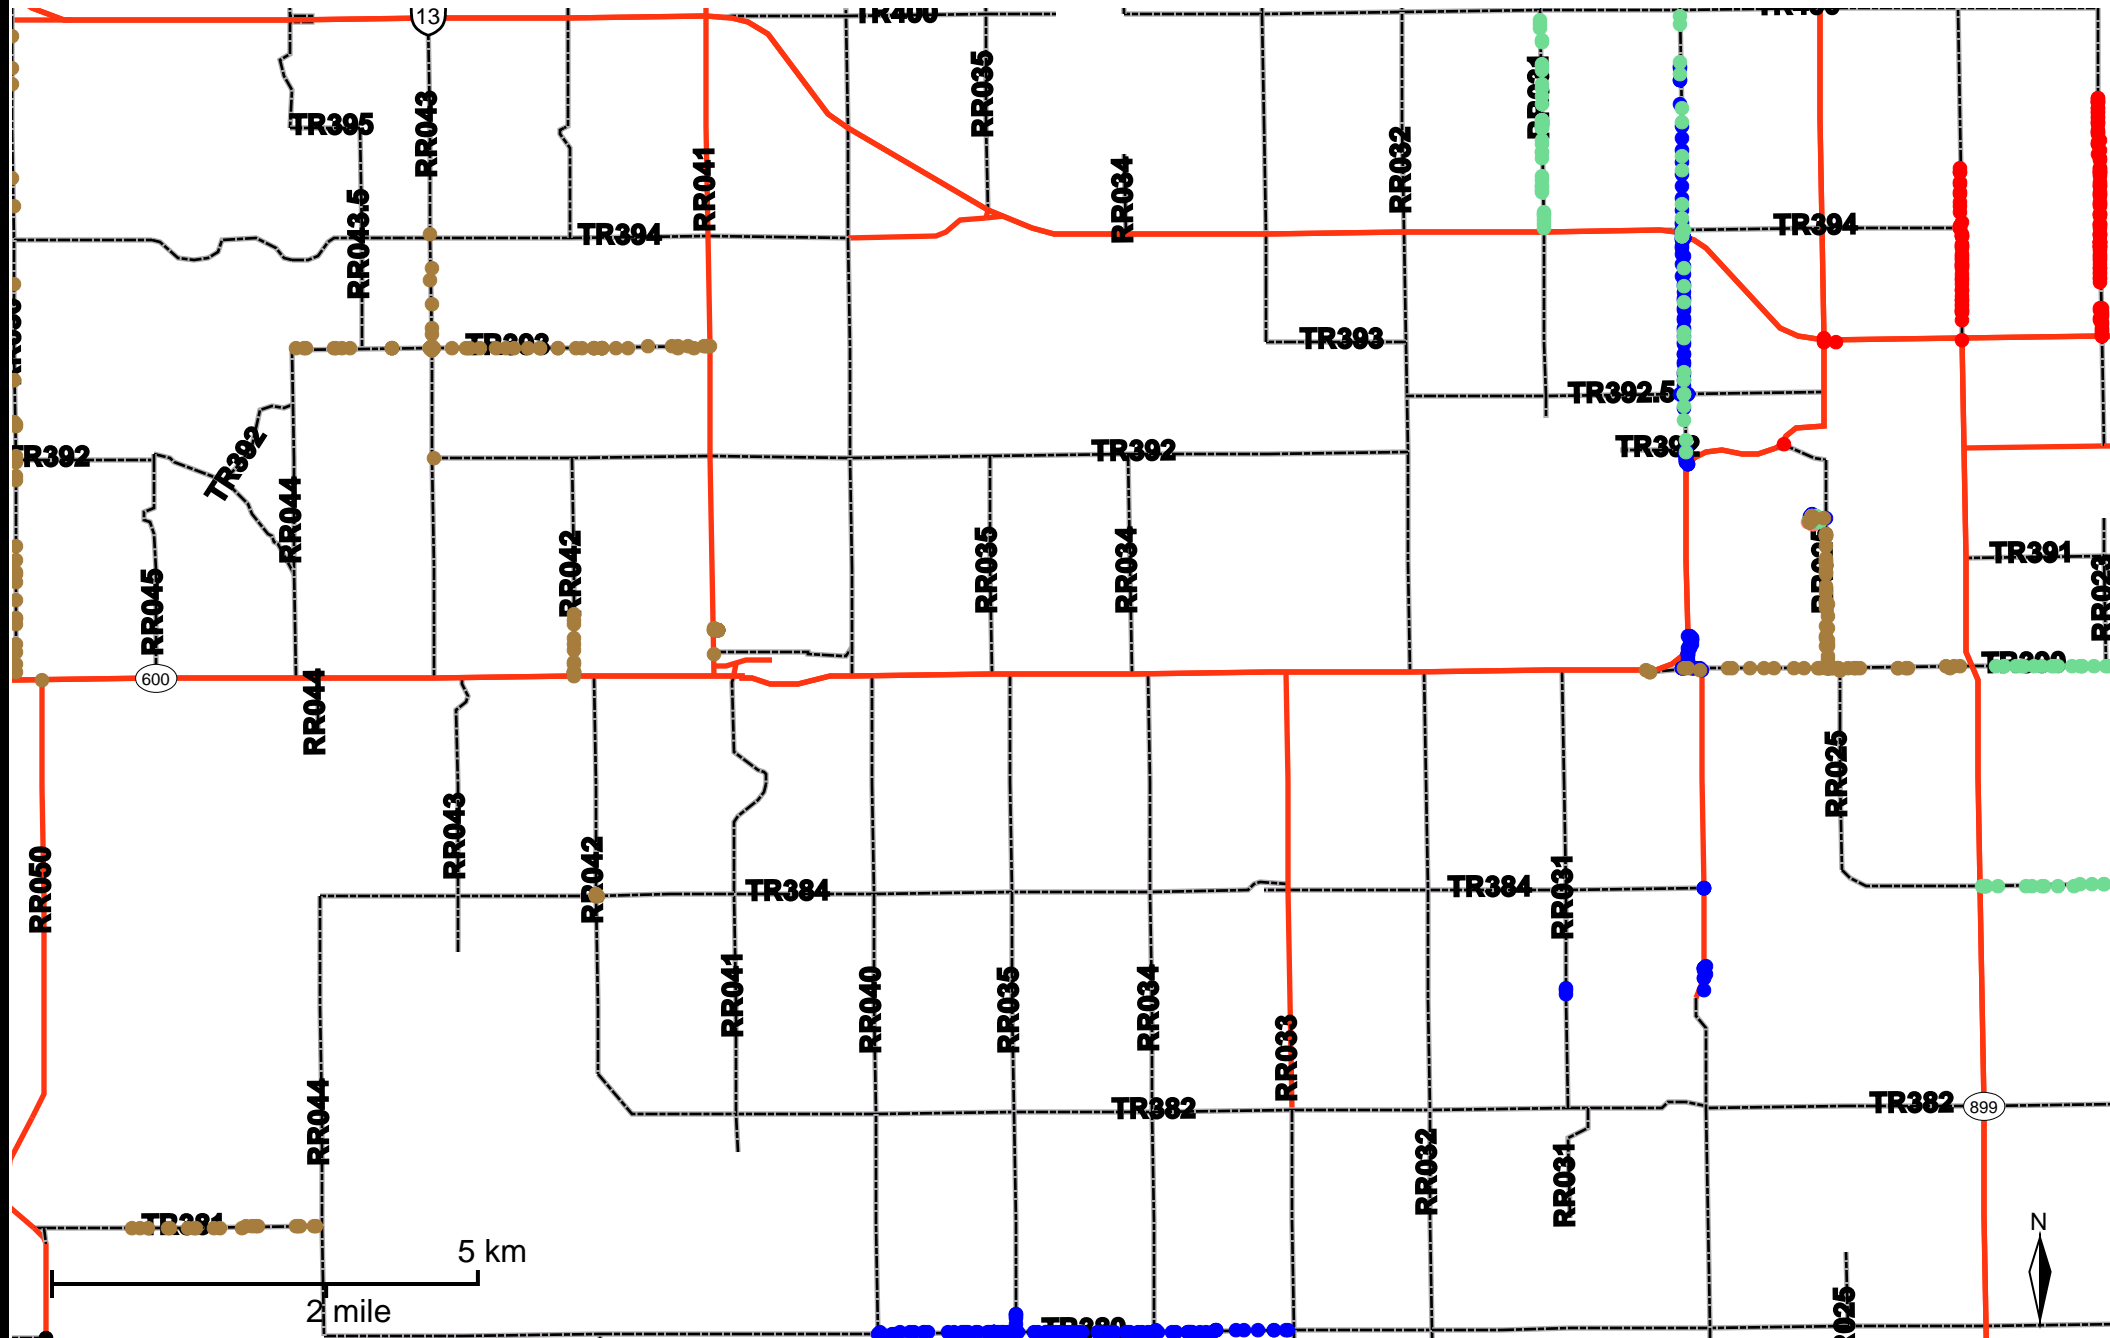

# Grader Activity Weekly Report

From Date: 2019-06-24  
To Date: 2019-06-30  
Electoral Division: 3  
Total Distance(km): 207.8  
Total Time(h): 36.2  
Speed Threshold(km/h): 10