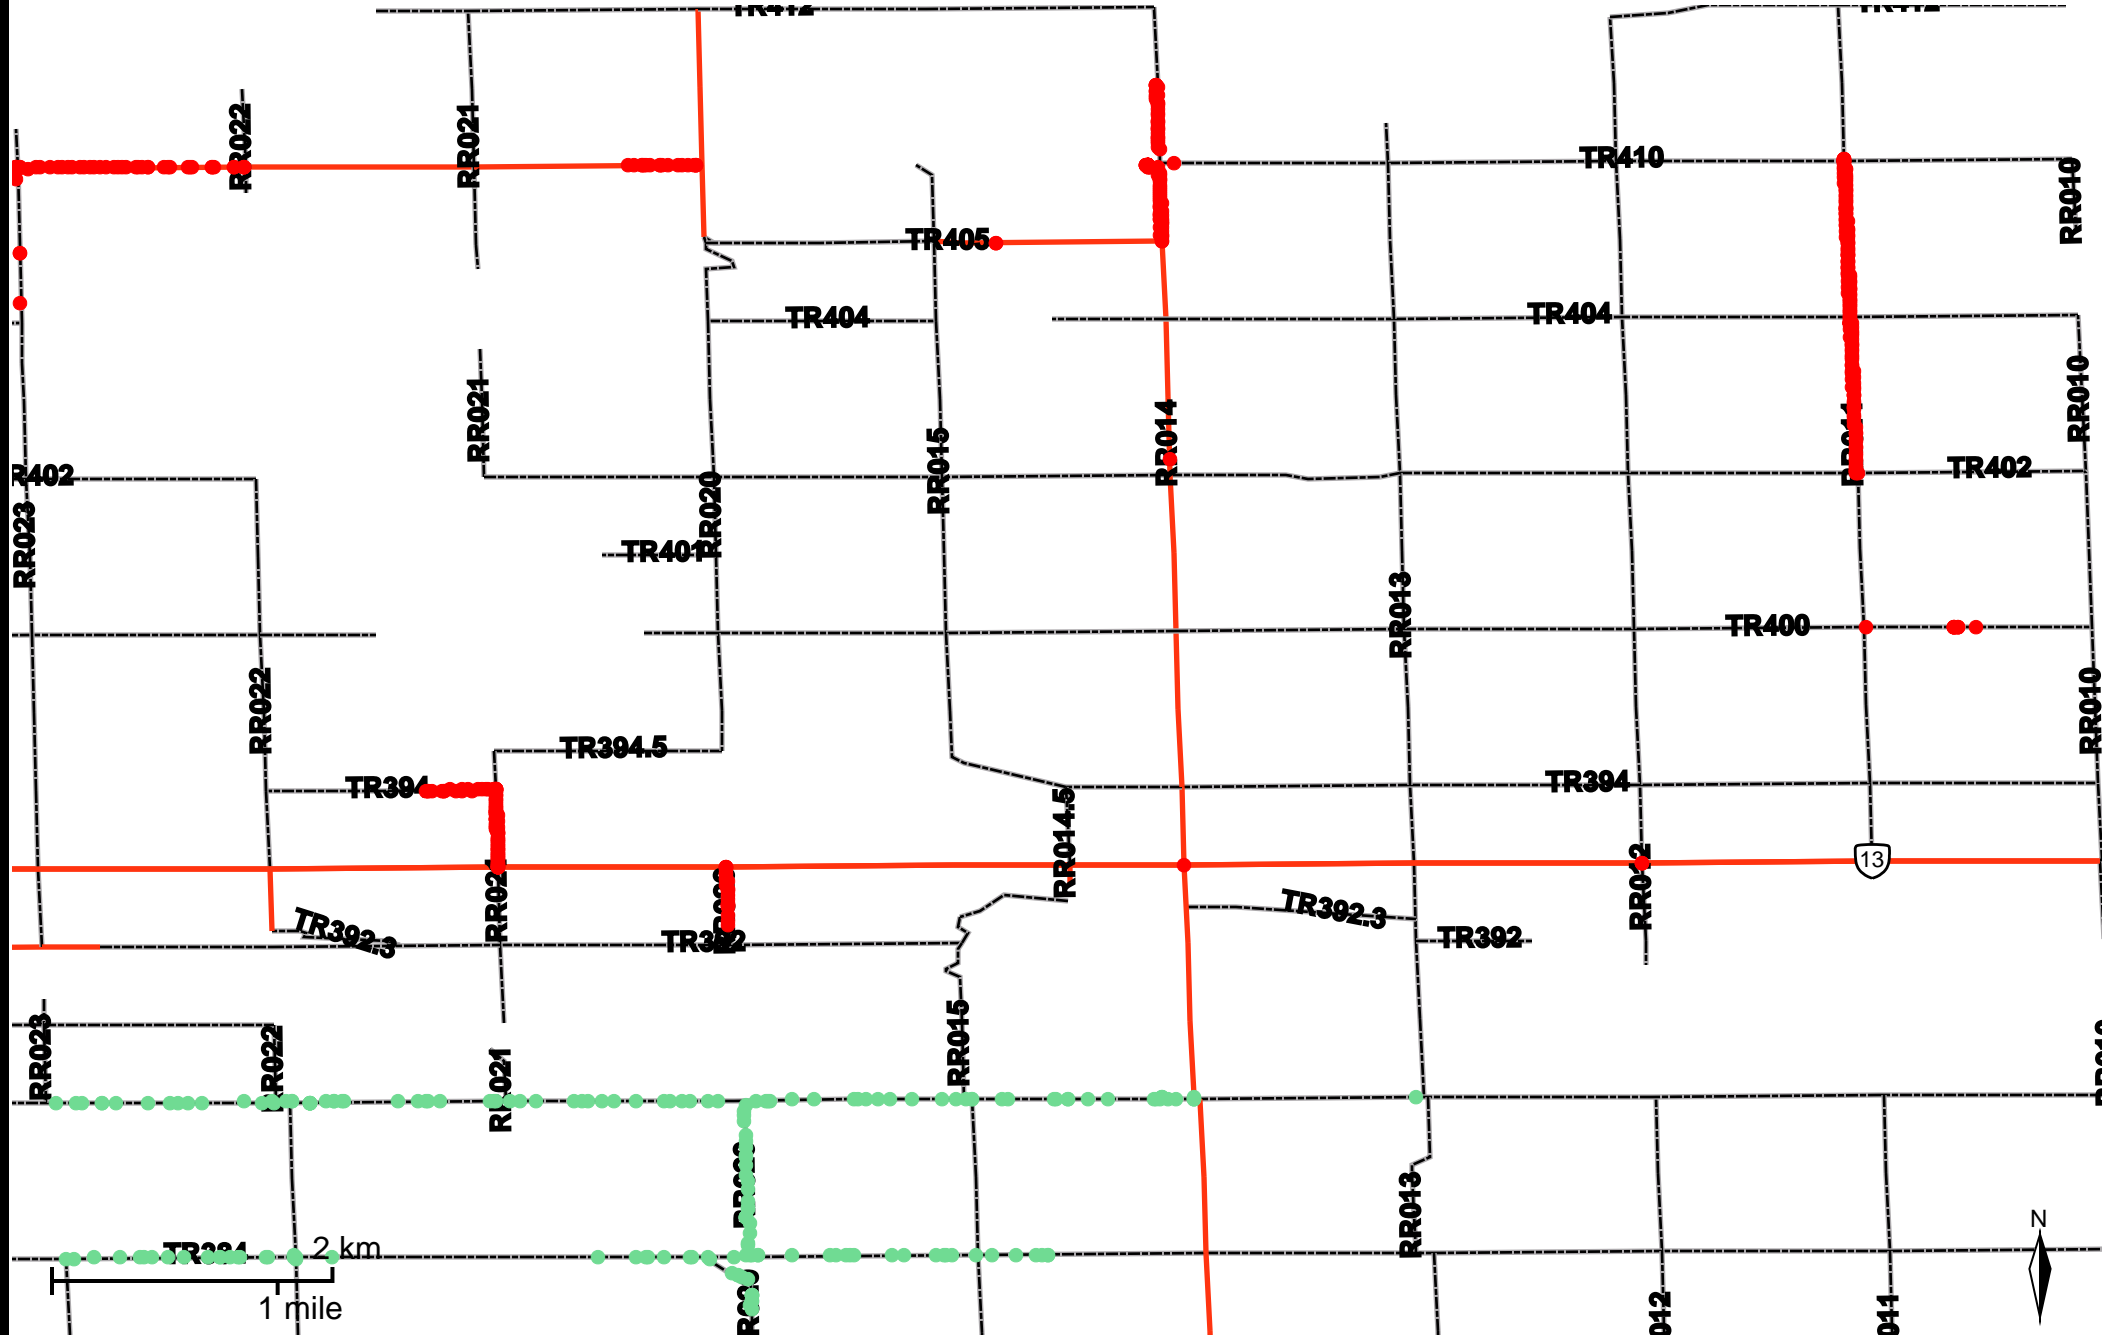

# Grader Activity Weekly Report

From Date: 2019-06-24  
To Date: 2019-06-30  
Electoral Division: 2  
Total Distance(km): 143.4  
Total Time(h): 61.3  
Speed Threshold(km/h): 10