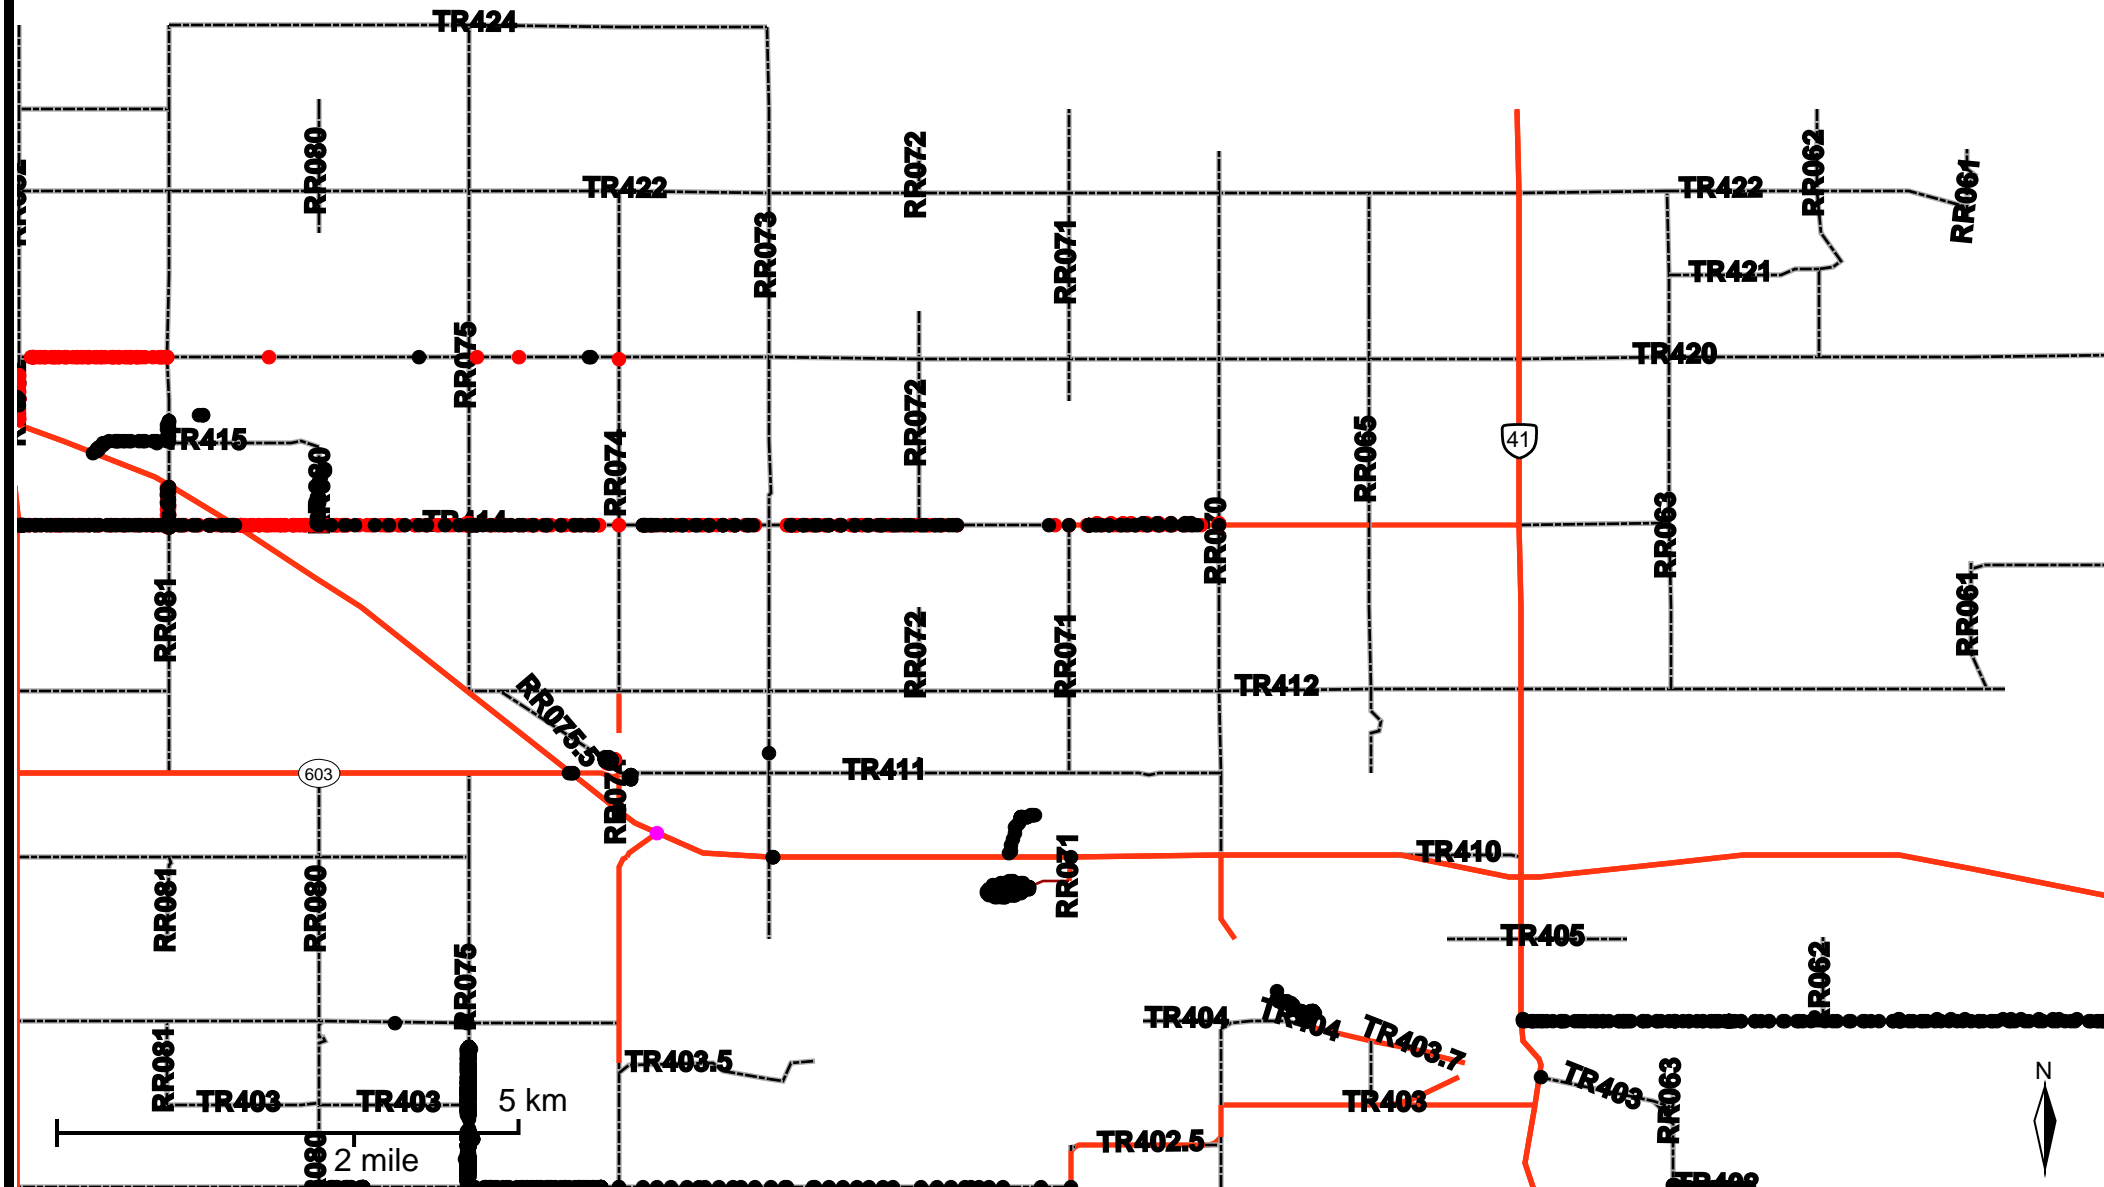

Grader Activity Weekly Report

From Date: 2019-07-15
To Date: 2019-07-21
Electoral Division: 6
Total Distance(km): 395.5
Total Time(h): 199.3
Speed Threshold(km/h): 10