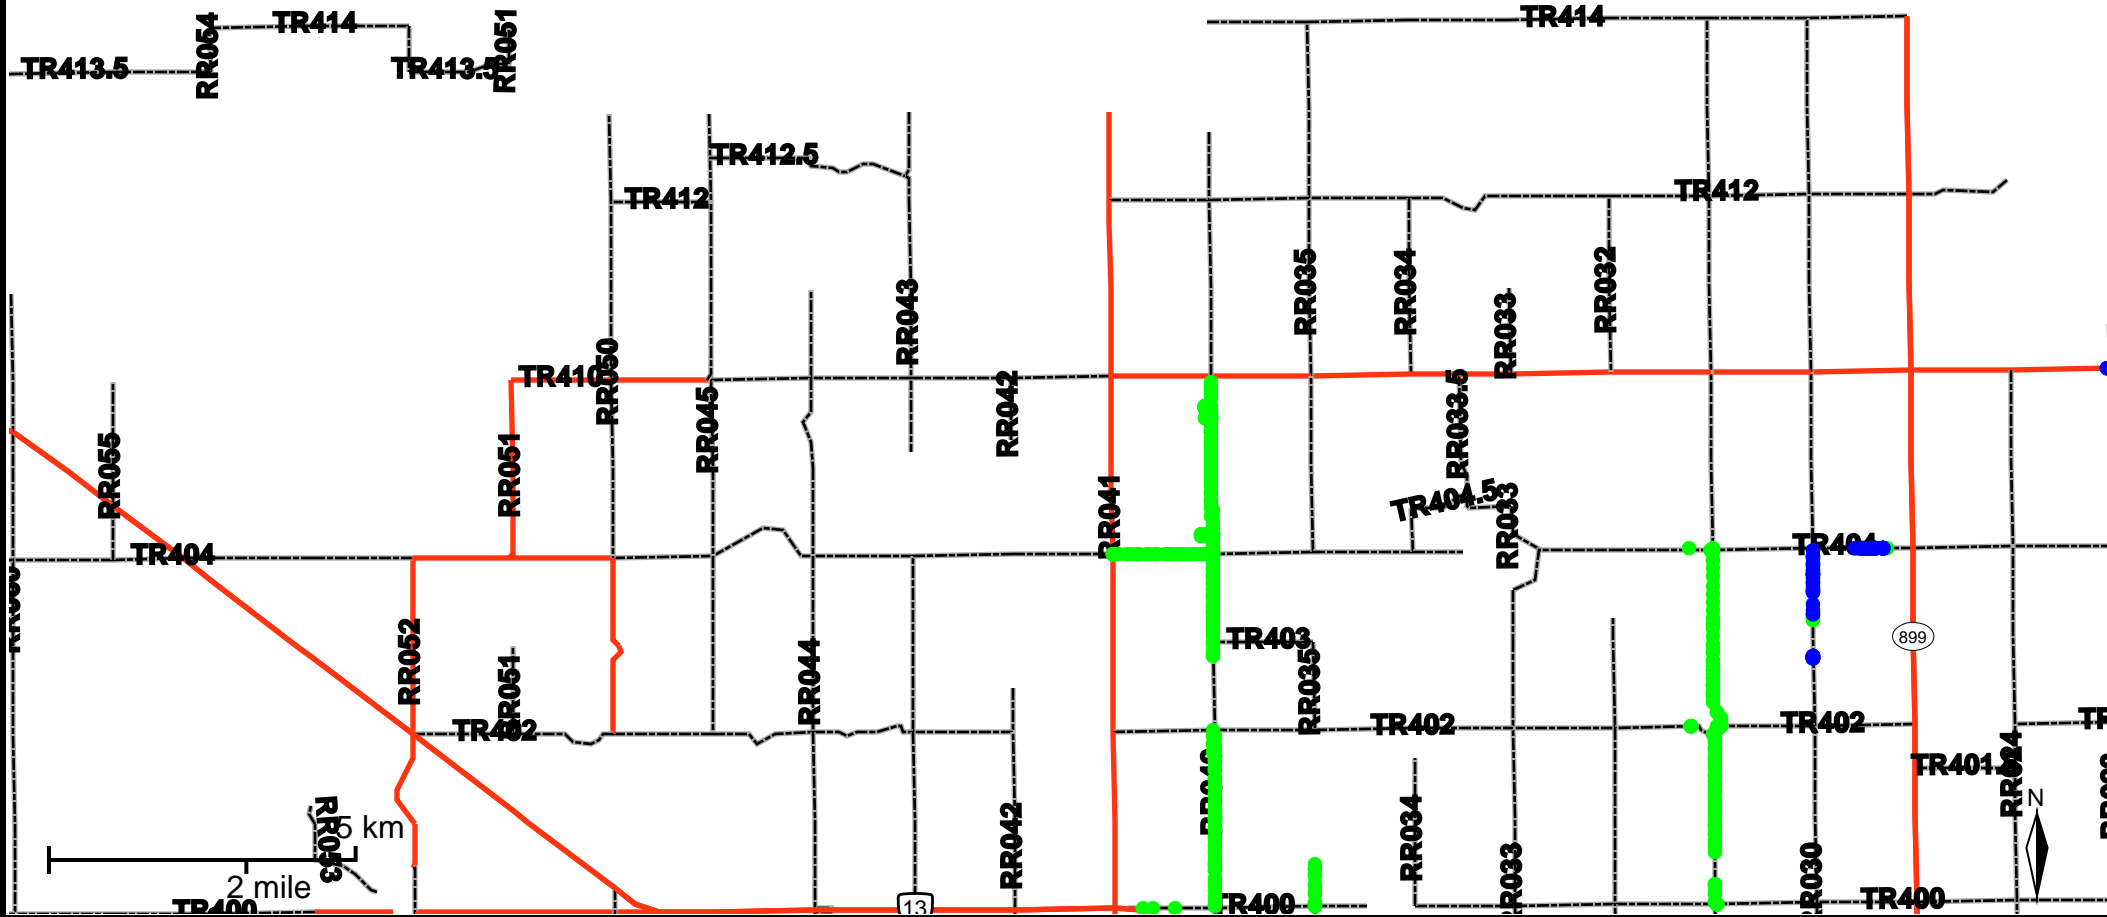

# Grader Activity Weekly Report

From Date: 2019-07-15  
 To Date: 2019-07-21  
 Electoral Division: 4  
 Total Distance(km): 75.6  
 Total Time(h): 13.1  
 Speed Threshold(km/h): 10