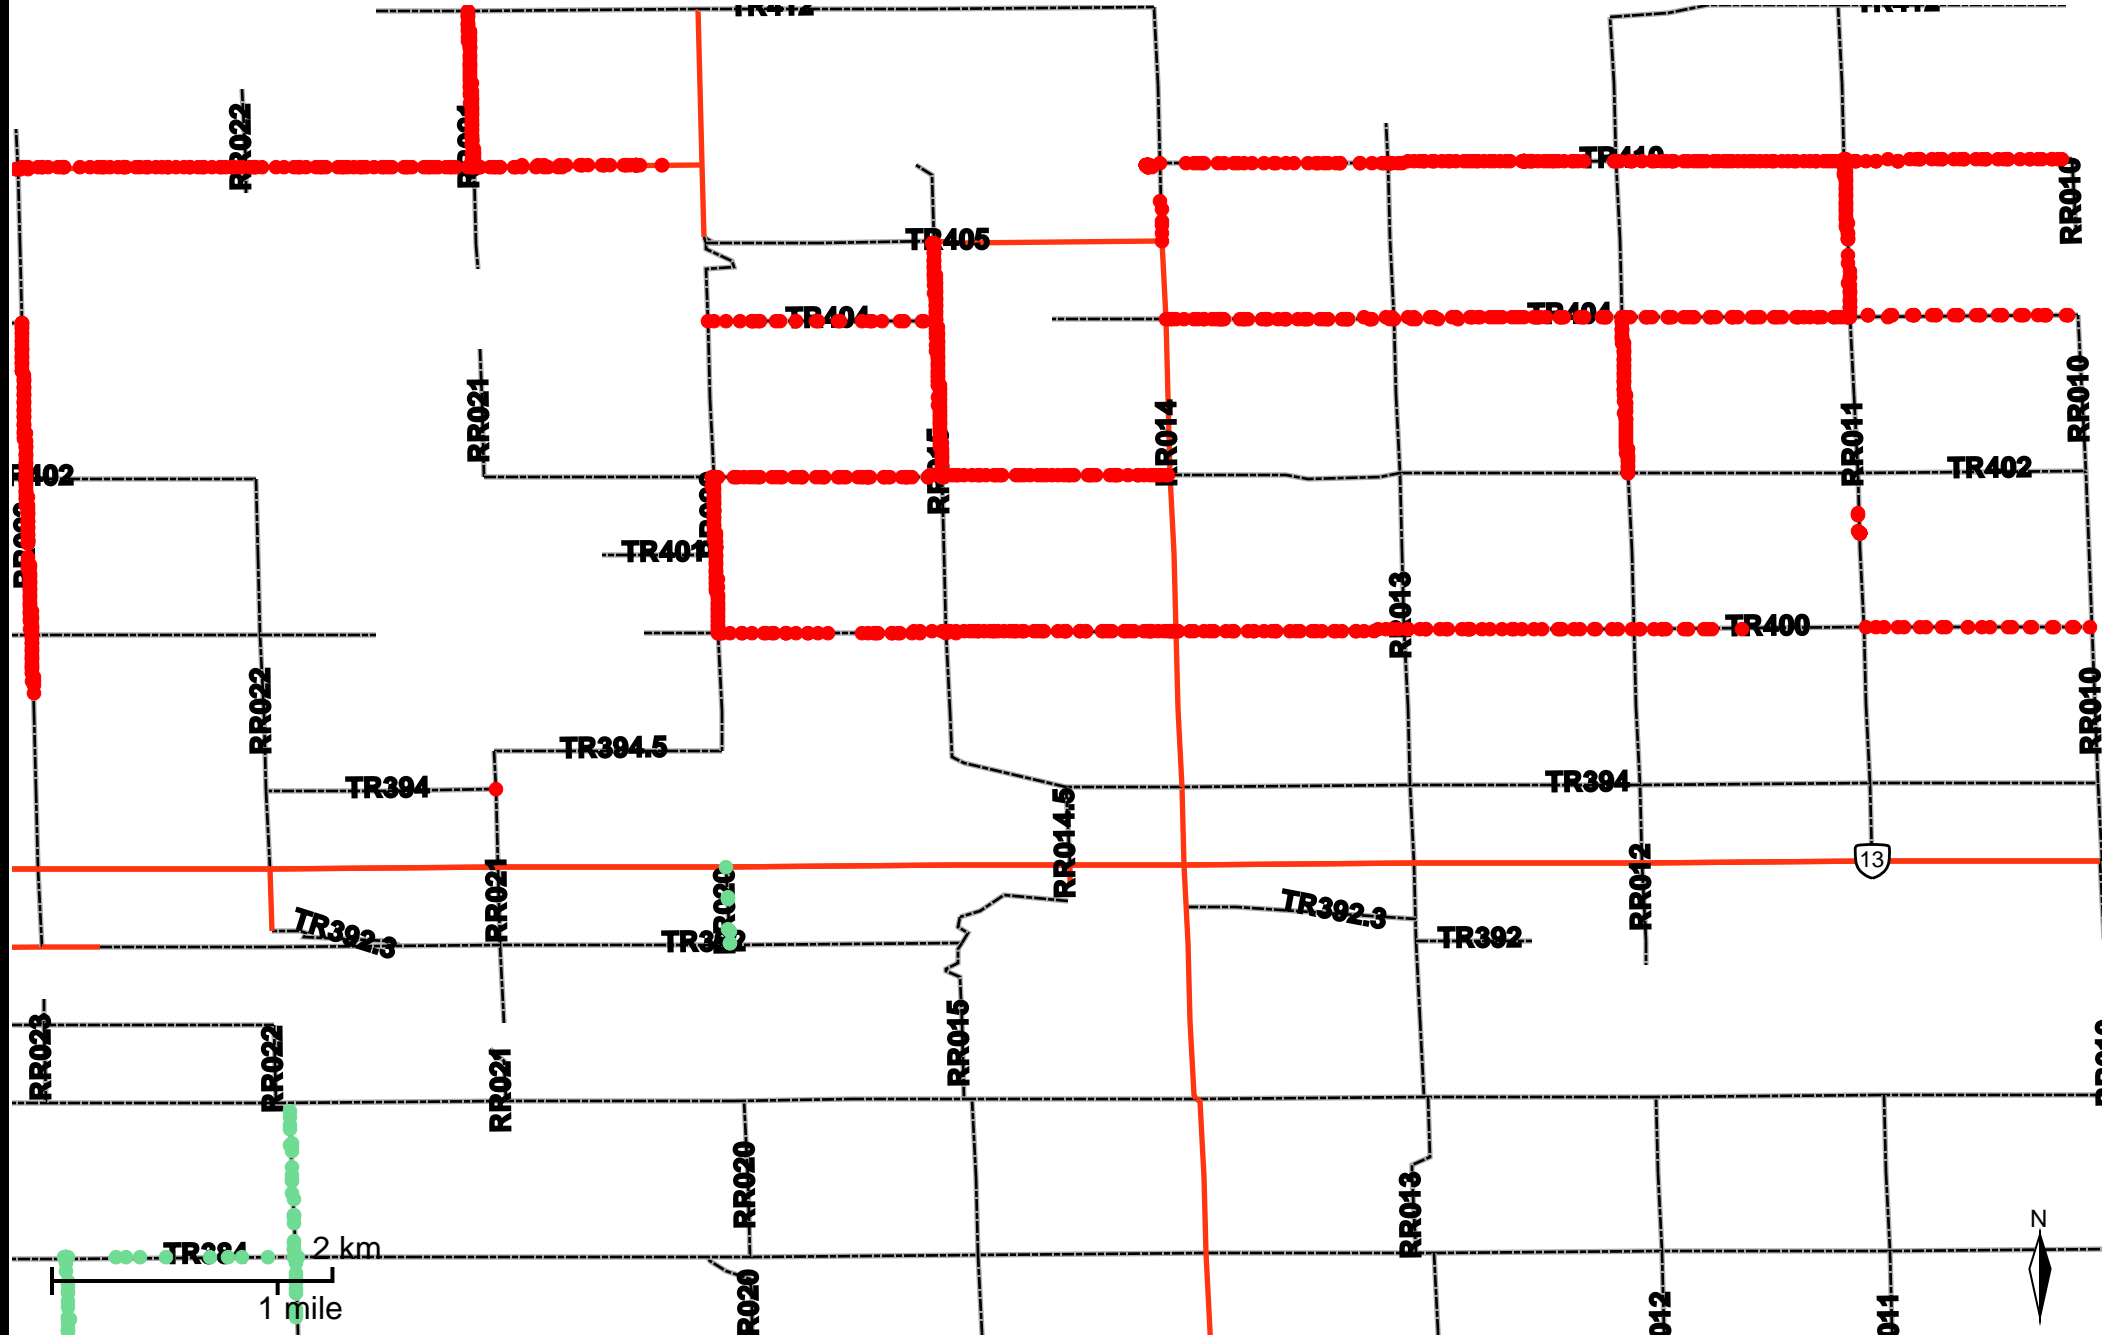

Grader Activity Weekly Report

From Date: 2019-07-01
To Date: 2019-07-07
Electoral Division: 2
Total Distance(km): 247.8
Total Time(h): 72.9
Speed Threshold(km/h): 10