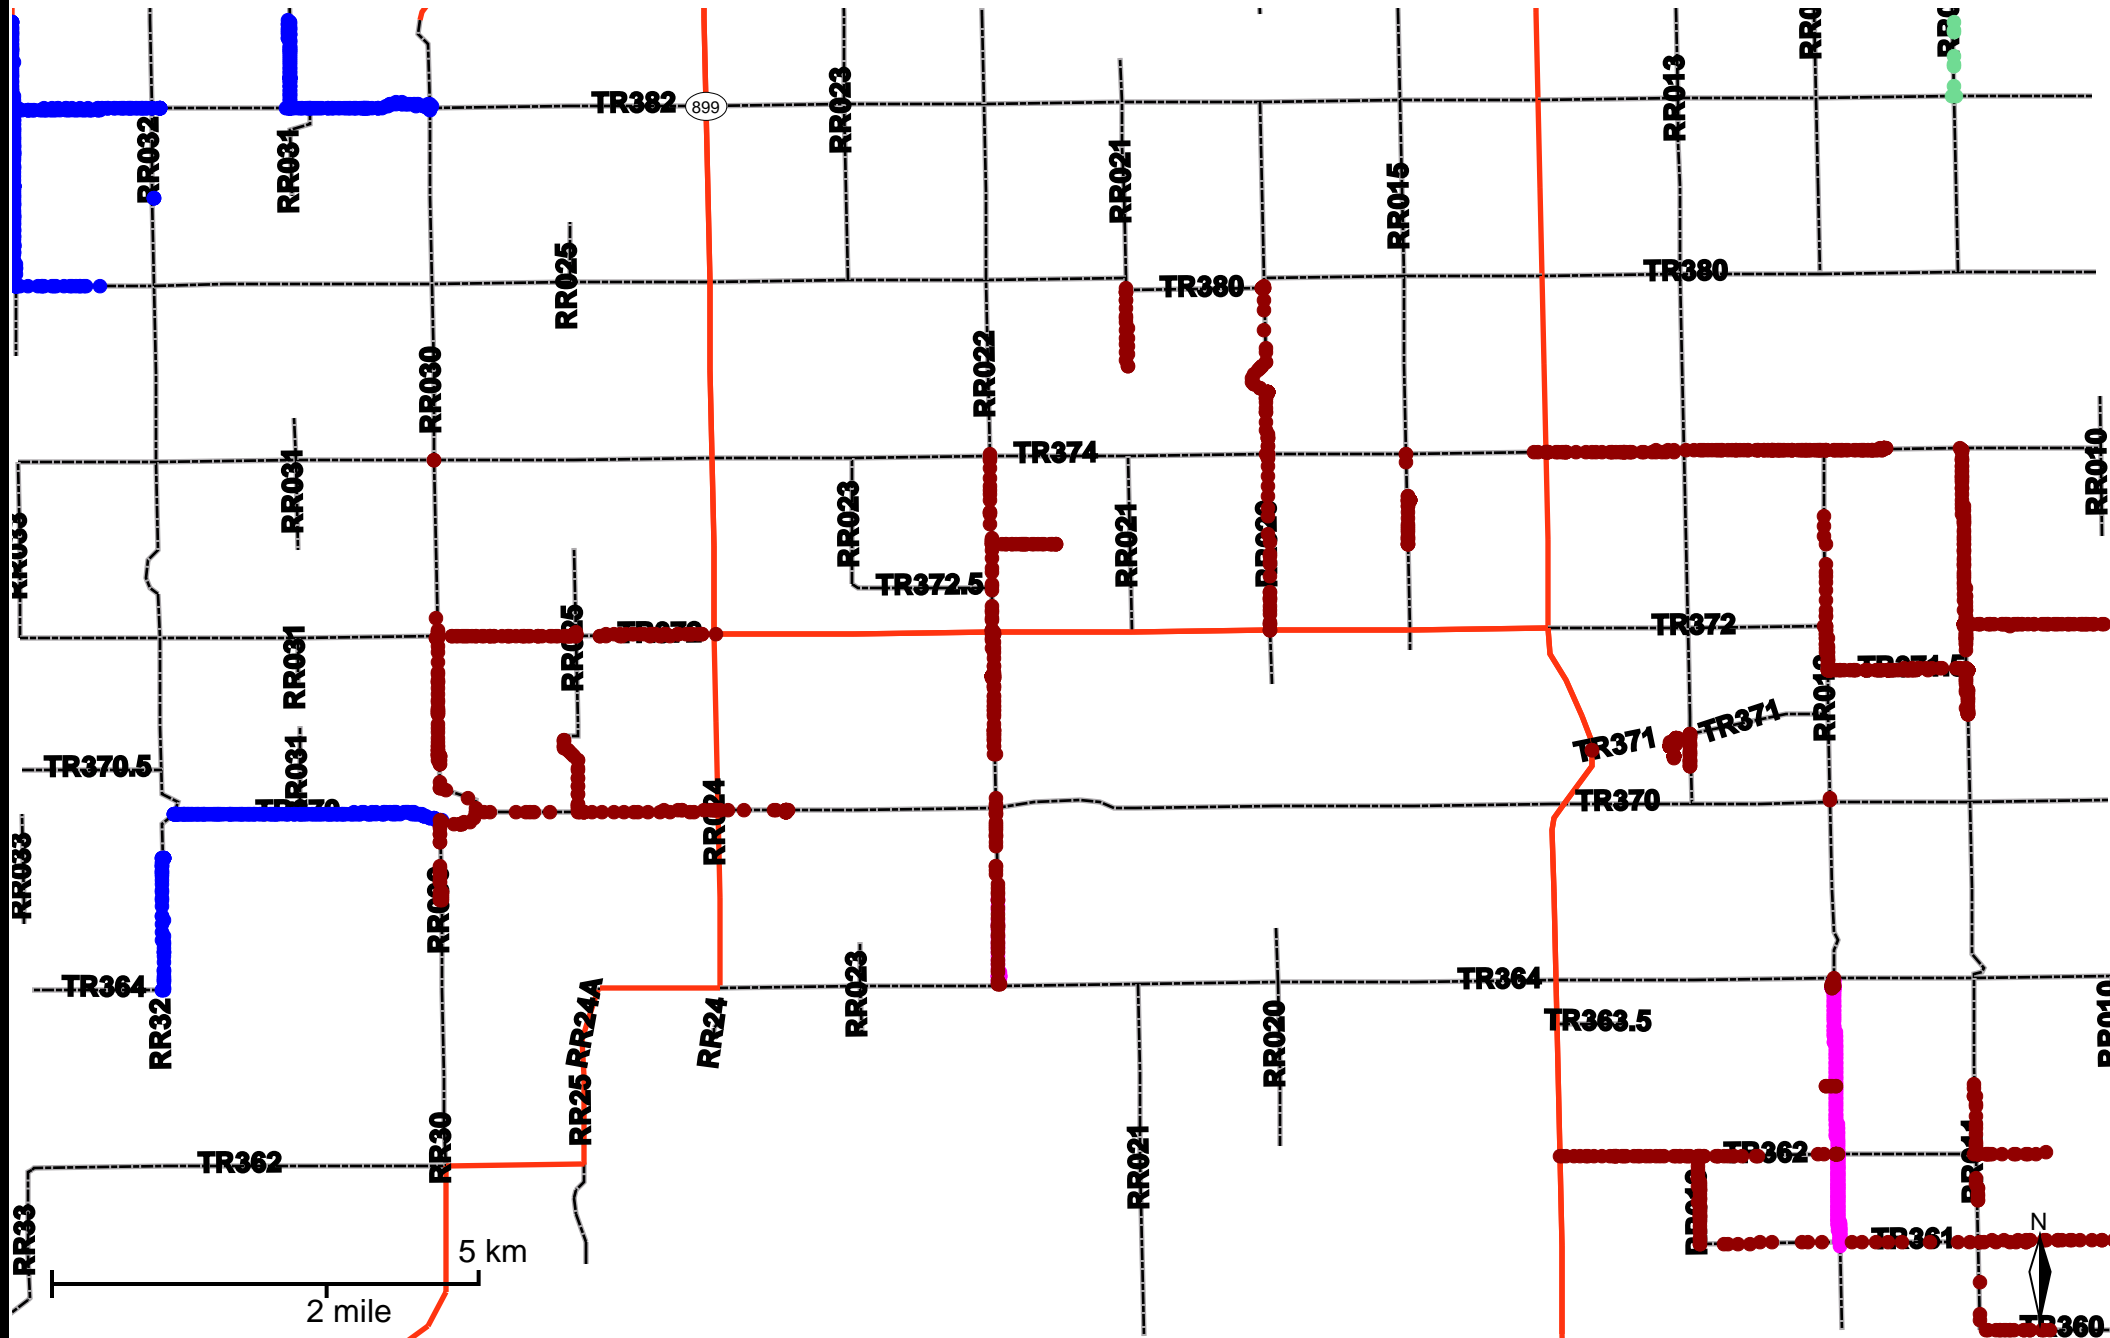

# Grader Activity Weekly Report

From Date: 2019-05-06  
To Date: 2019-05-12  
Electoral Division: 1  
Total Distance(km): 242.2  
Total Time(h): 63.4  
Speed Threshold(km/h): 10