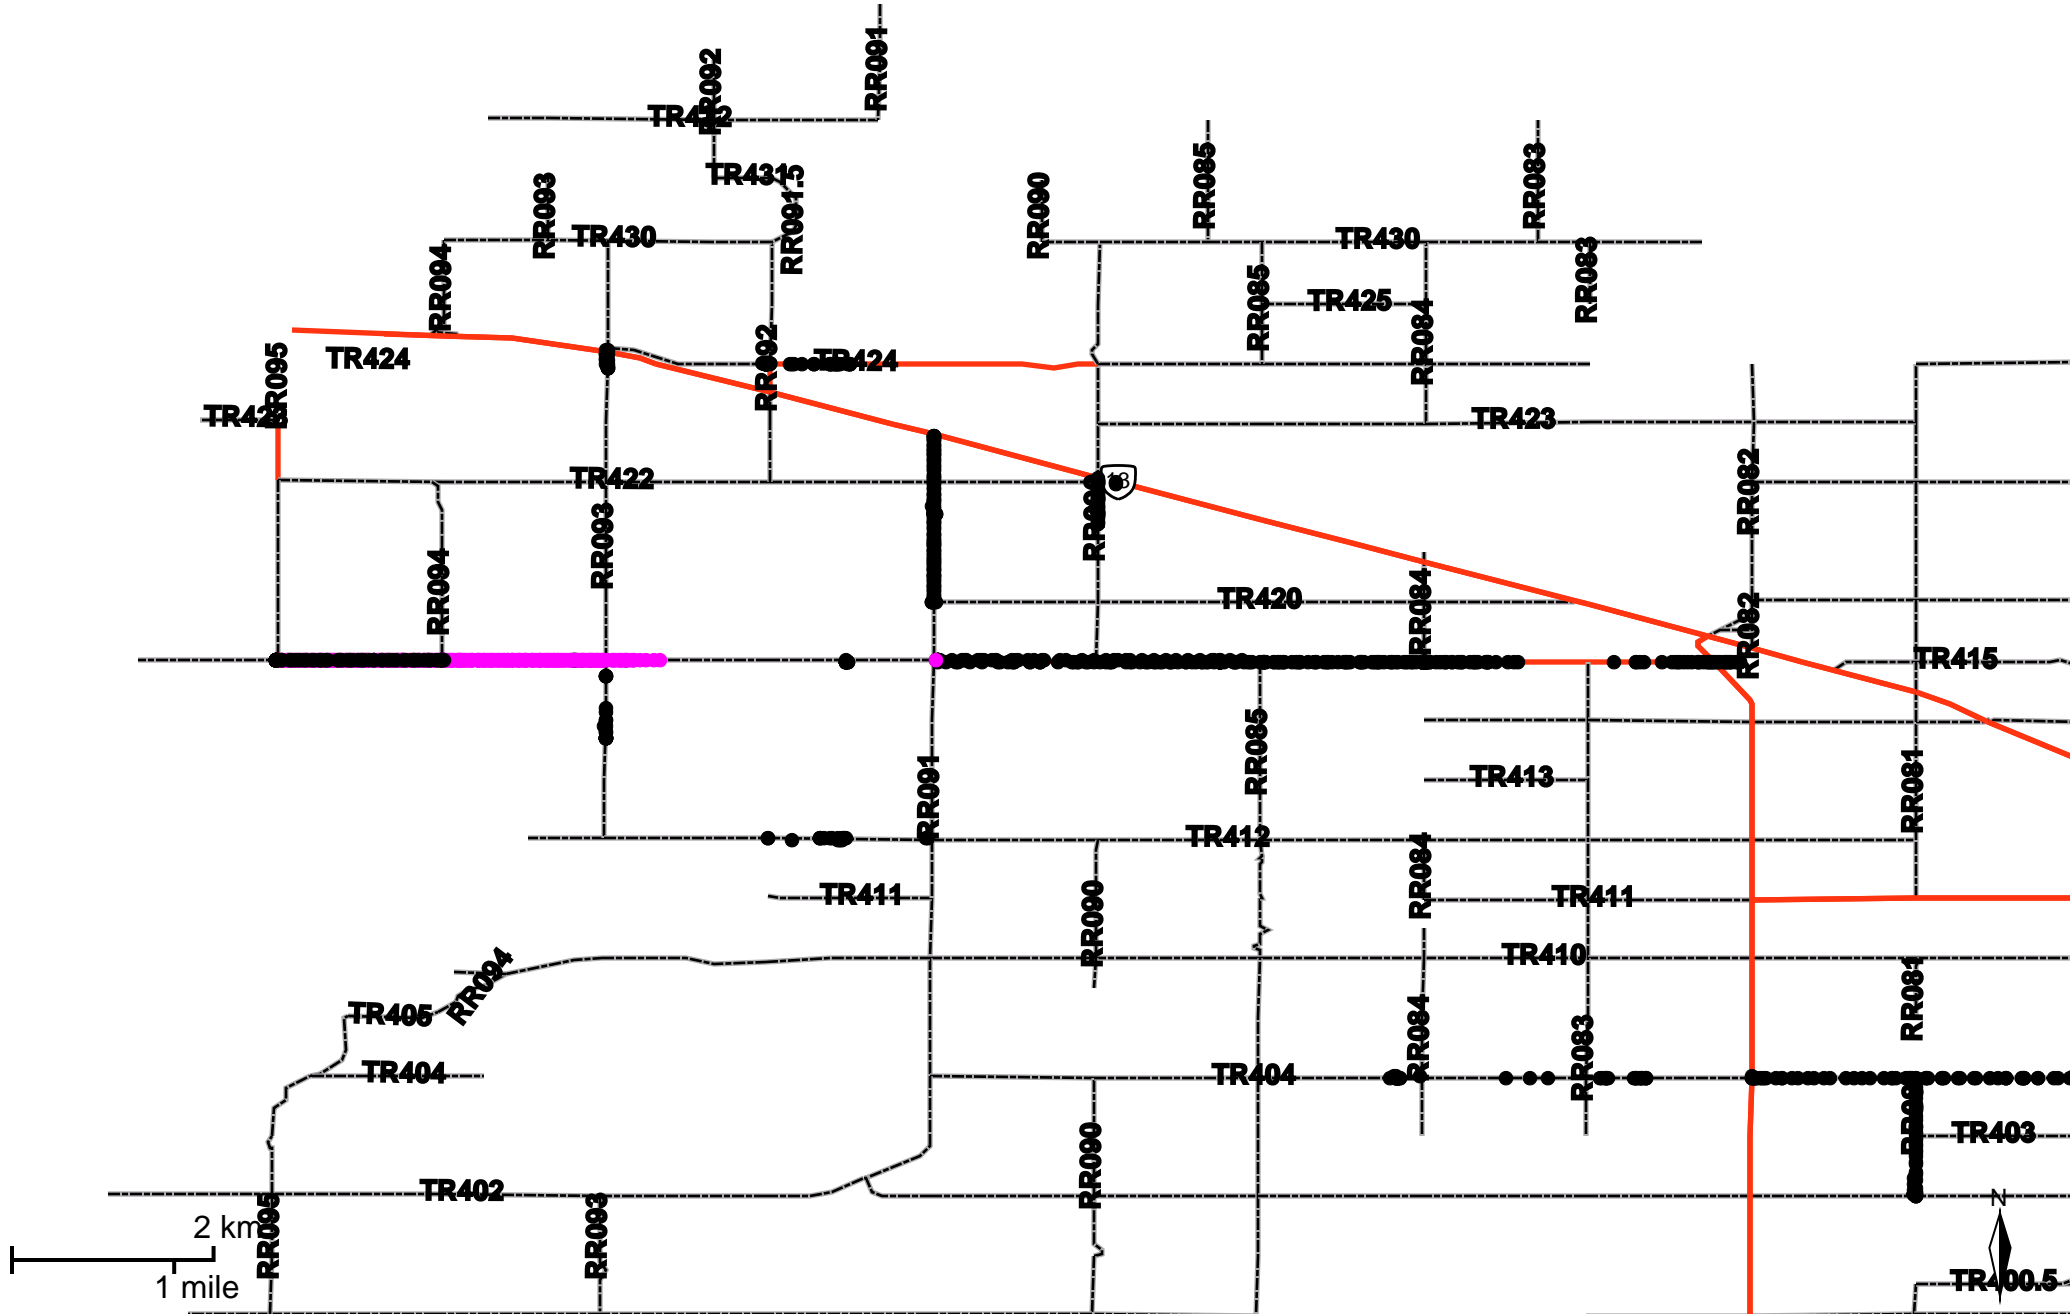

# Grader Activity Weekly Report

From Date: 2019-05-27  
 To Date: 2019-06-02  
 Electoral Division: 7  
 Total Distance(km): 165.4  
 Total Time(h): 28.7  
 Speed Threshold(km/h): 10