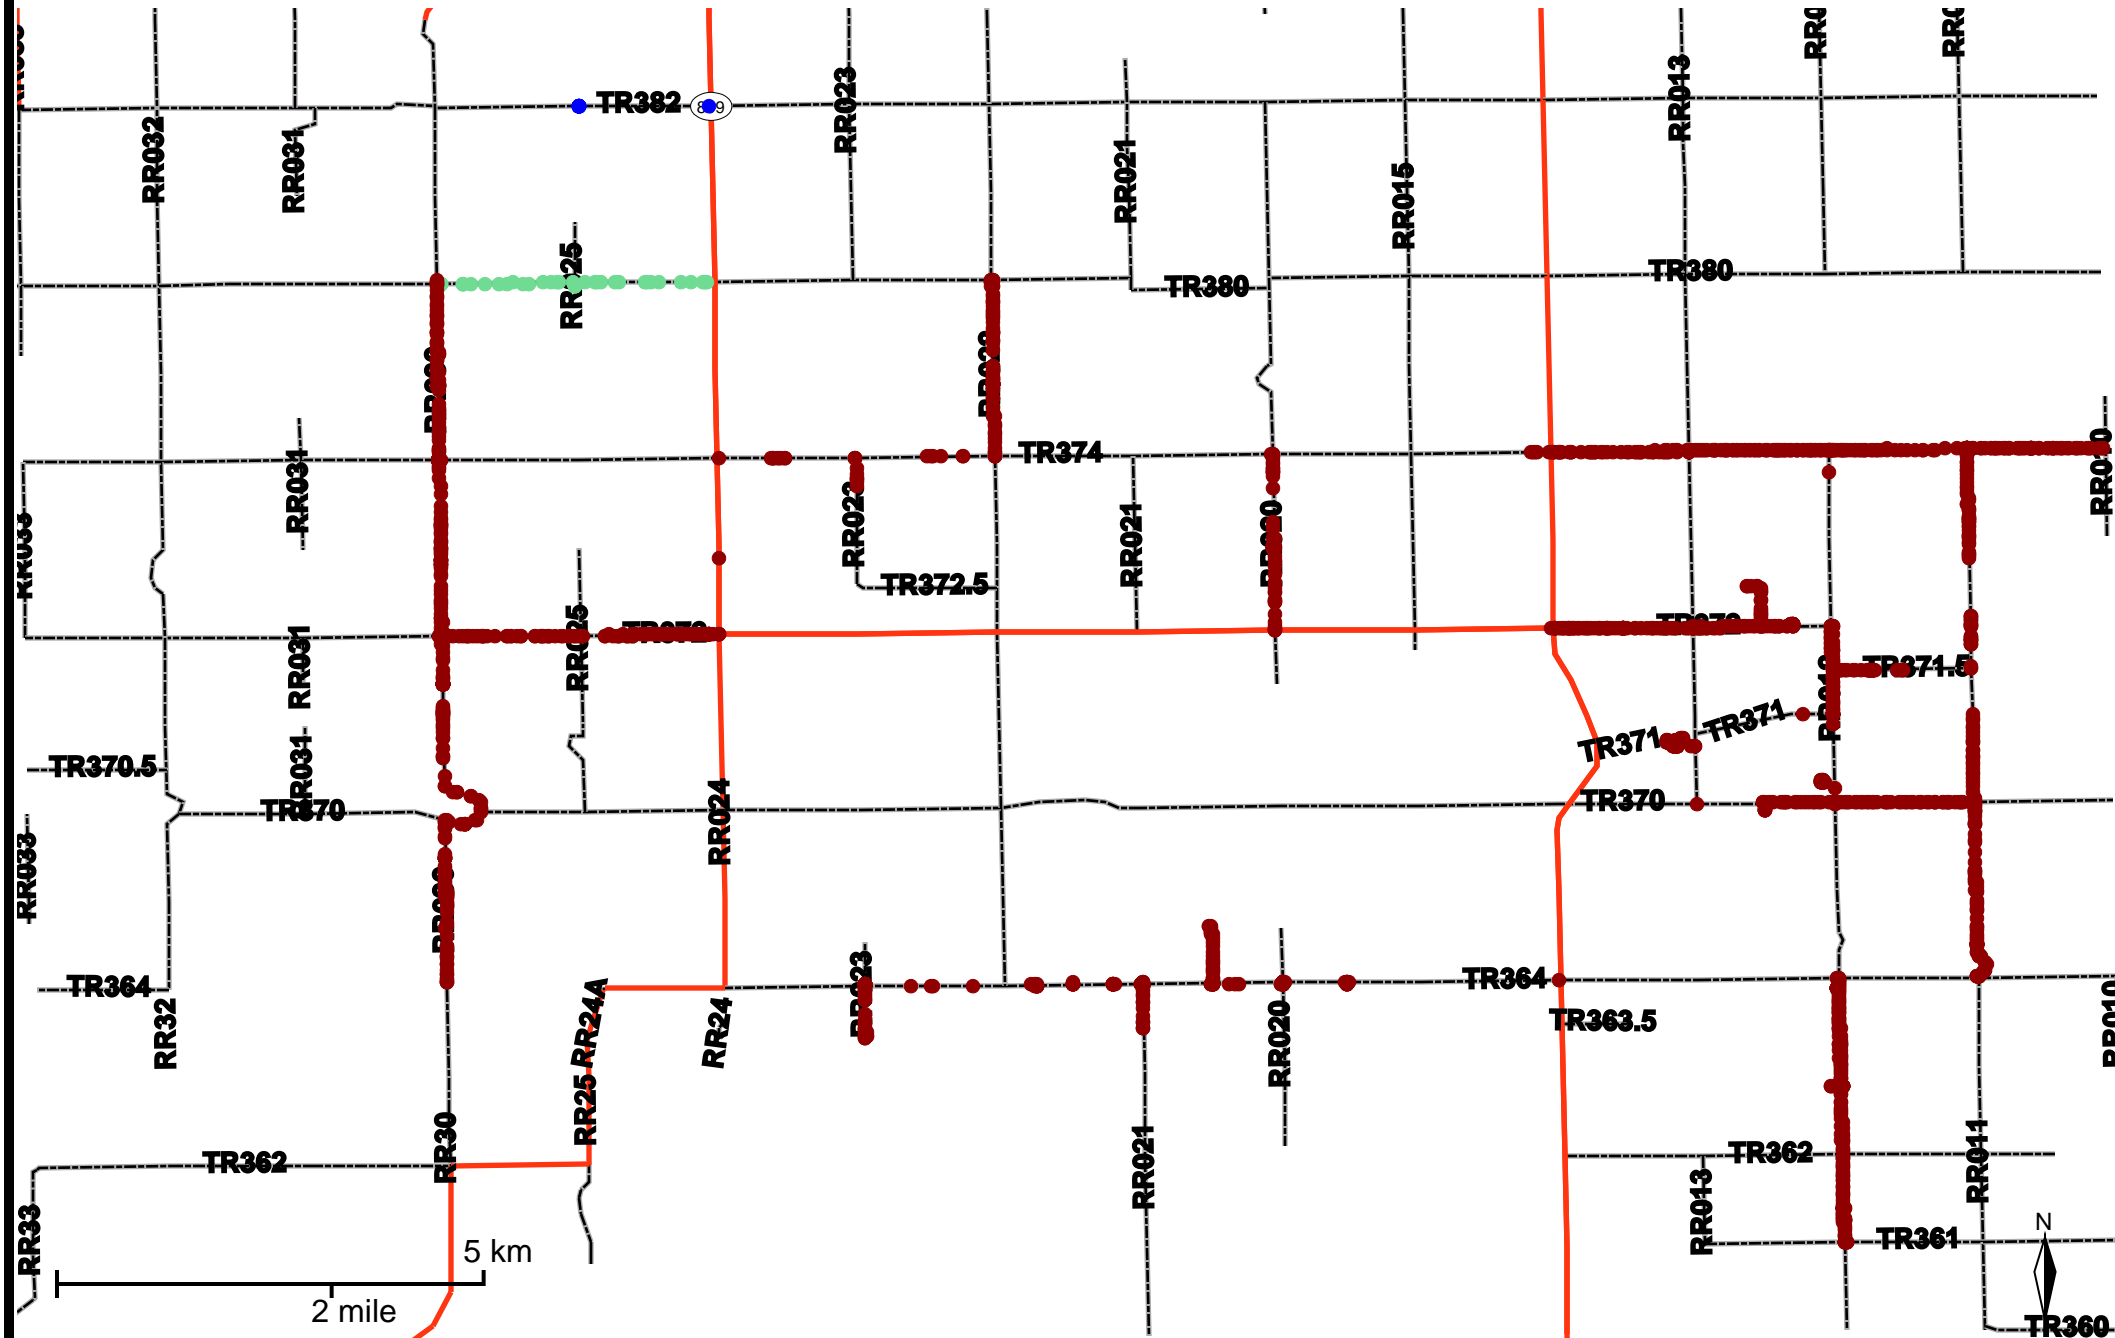

# Grader Activity Weekly Report

From Date: 2019-05-27  
To Date: 2019-06-02  
Electoral Division: 1  
Total Distance(km): 184  
Total Time(h): 88.7  
Speed Threshold(km/h): 10