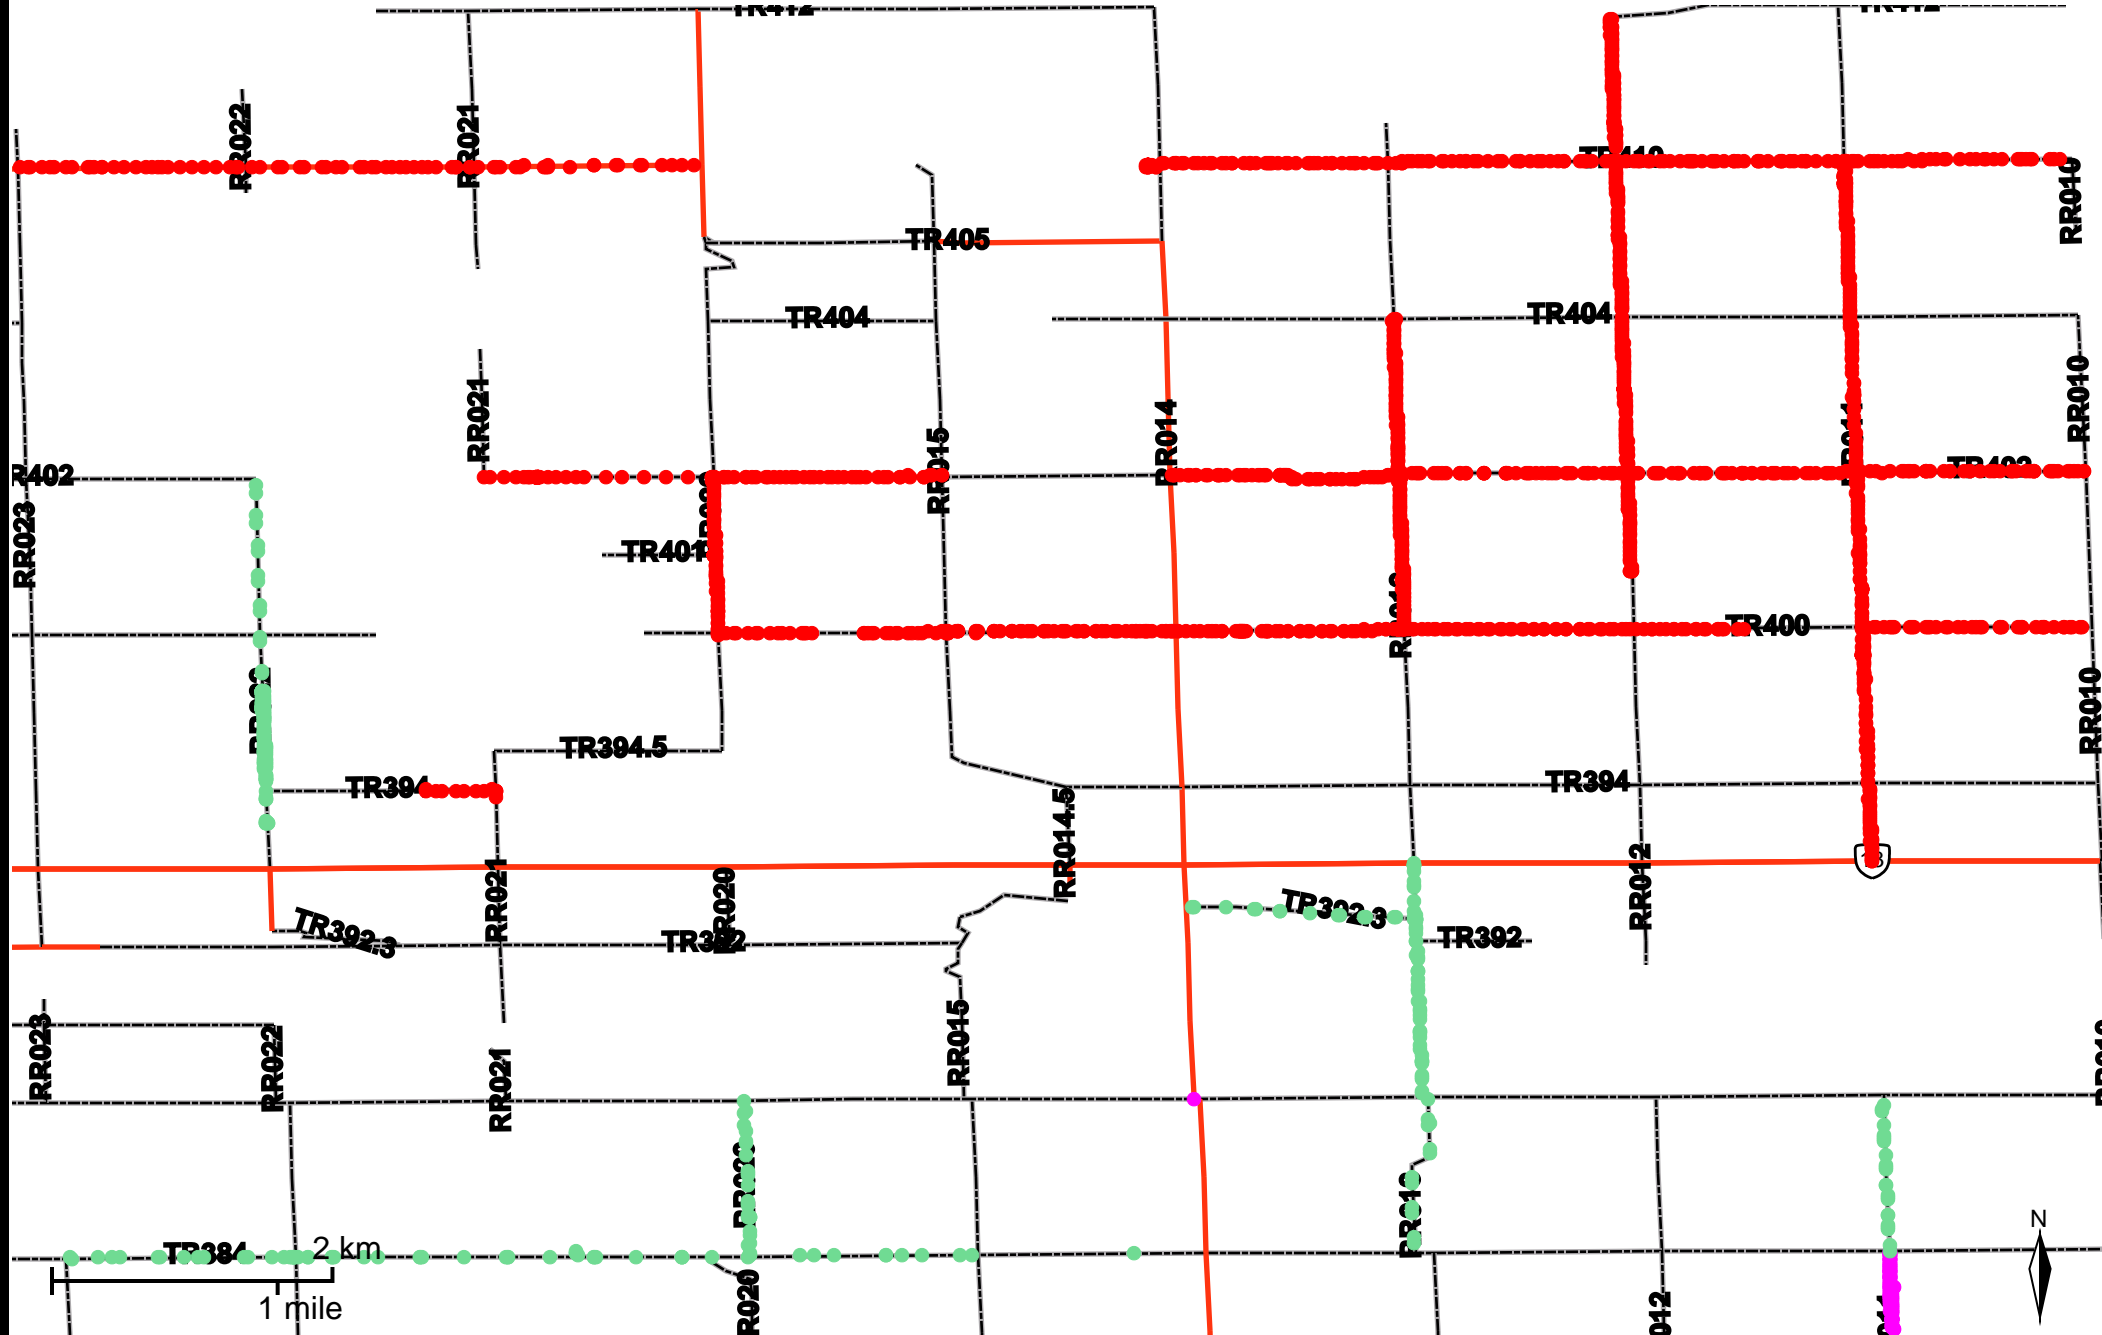

Grader Activity Weekly Report

From Date: 2019-05-20
To Date: 2019-05-26
Electoral Division: 2
Total Distance(km): 371.5
Total Time(h): 97.9
Speed Threshold(km/h): 10

2 km
1 mile