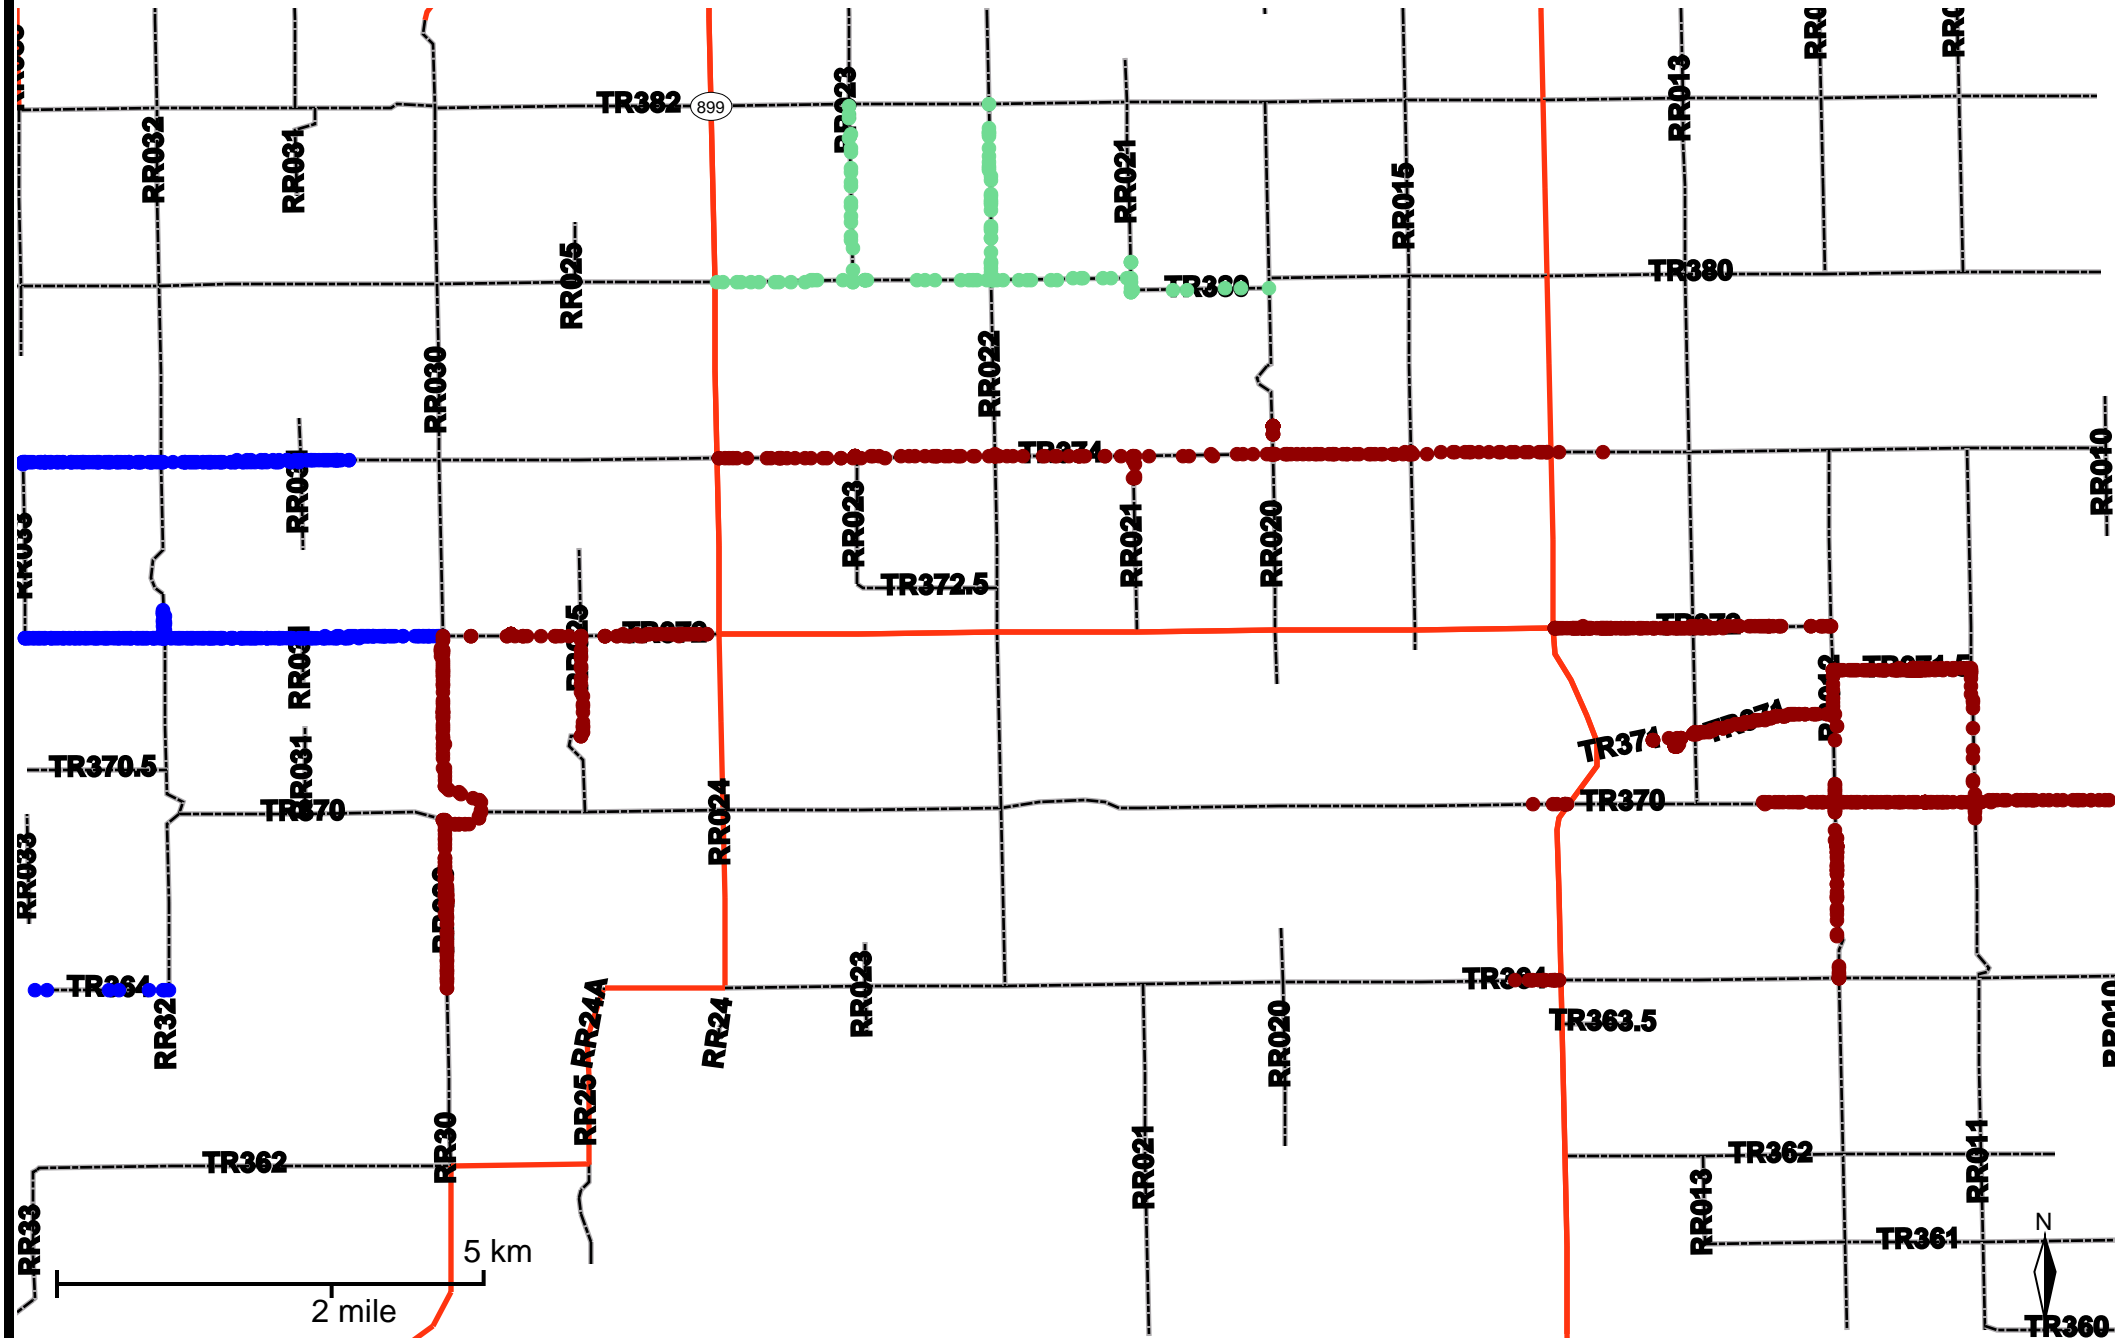

# Grader Activity Weekly Report

From Date: 2019-05-13  
 To Date: 2019-05-19  
 Electoral Division: 1  
 Total Distance(km): 223.3  
 Total Time(h): 110.4  
 Speed Threshold(km/h): 10