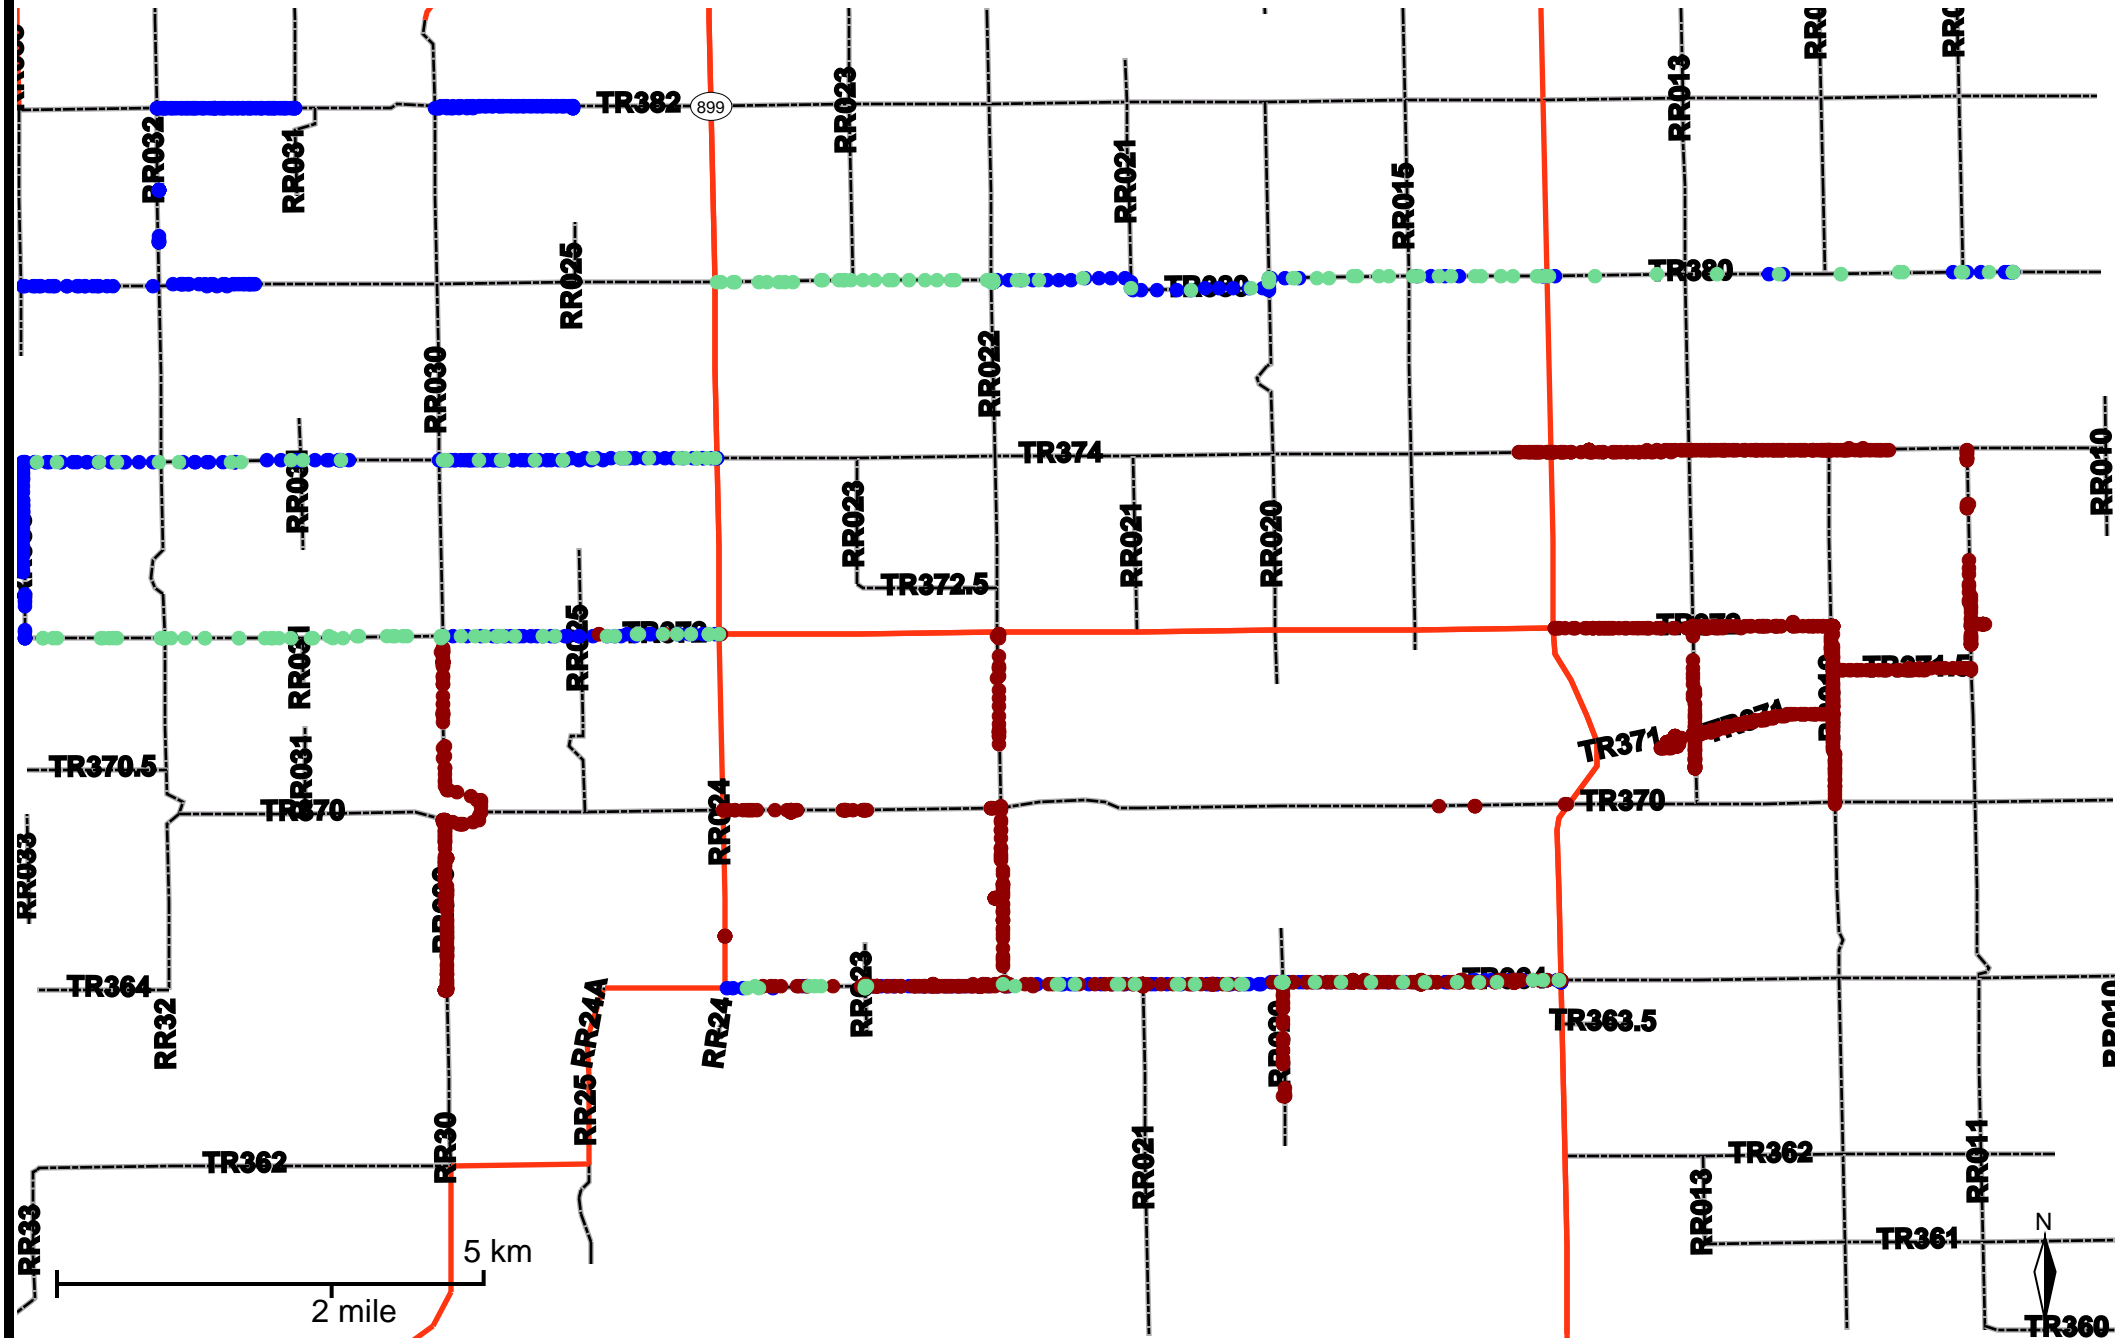

# Grader Activity Weekly Report

From Date: 2019-06-03  
 To Date: 2019-06-09  
 Electoral Division: 1  
 Total Distance(km): 310.9  
 Total Time(h): 80.9  
 Speed Threshold(km/h): 10