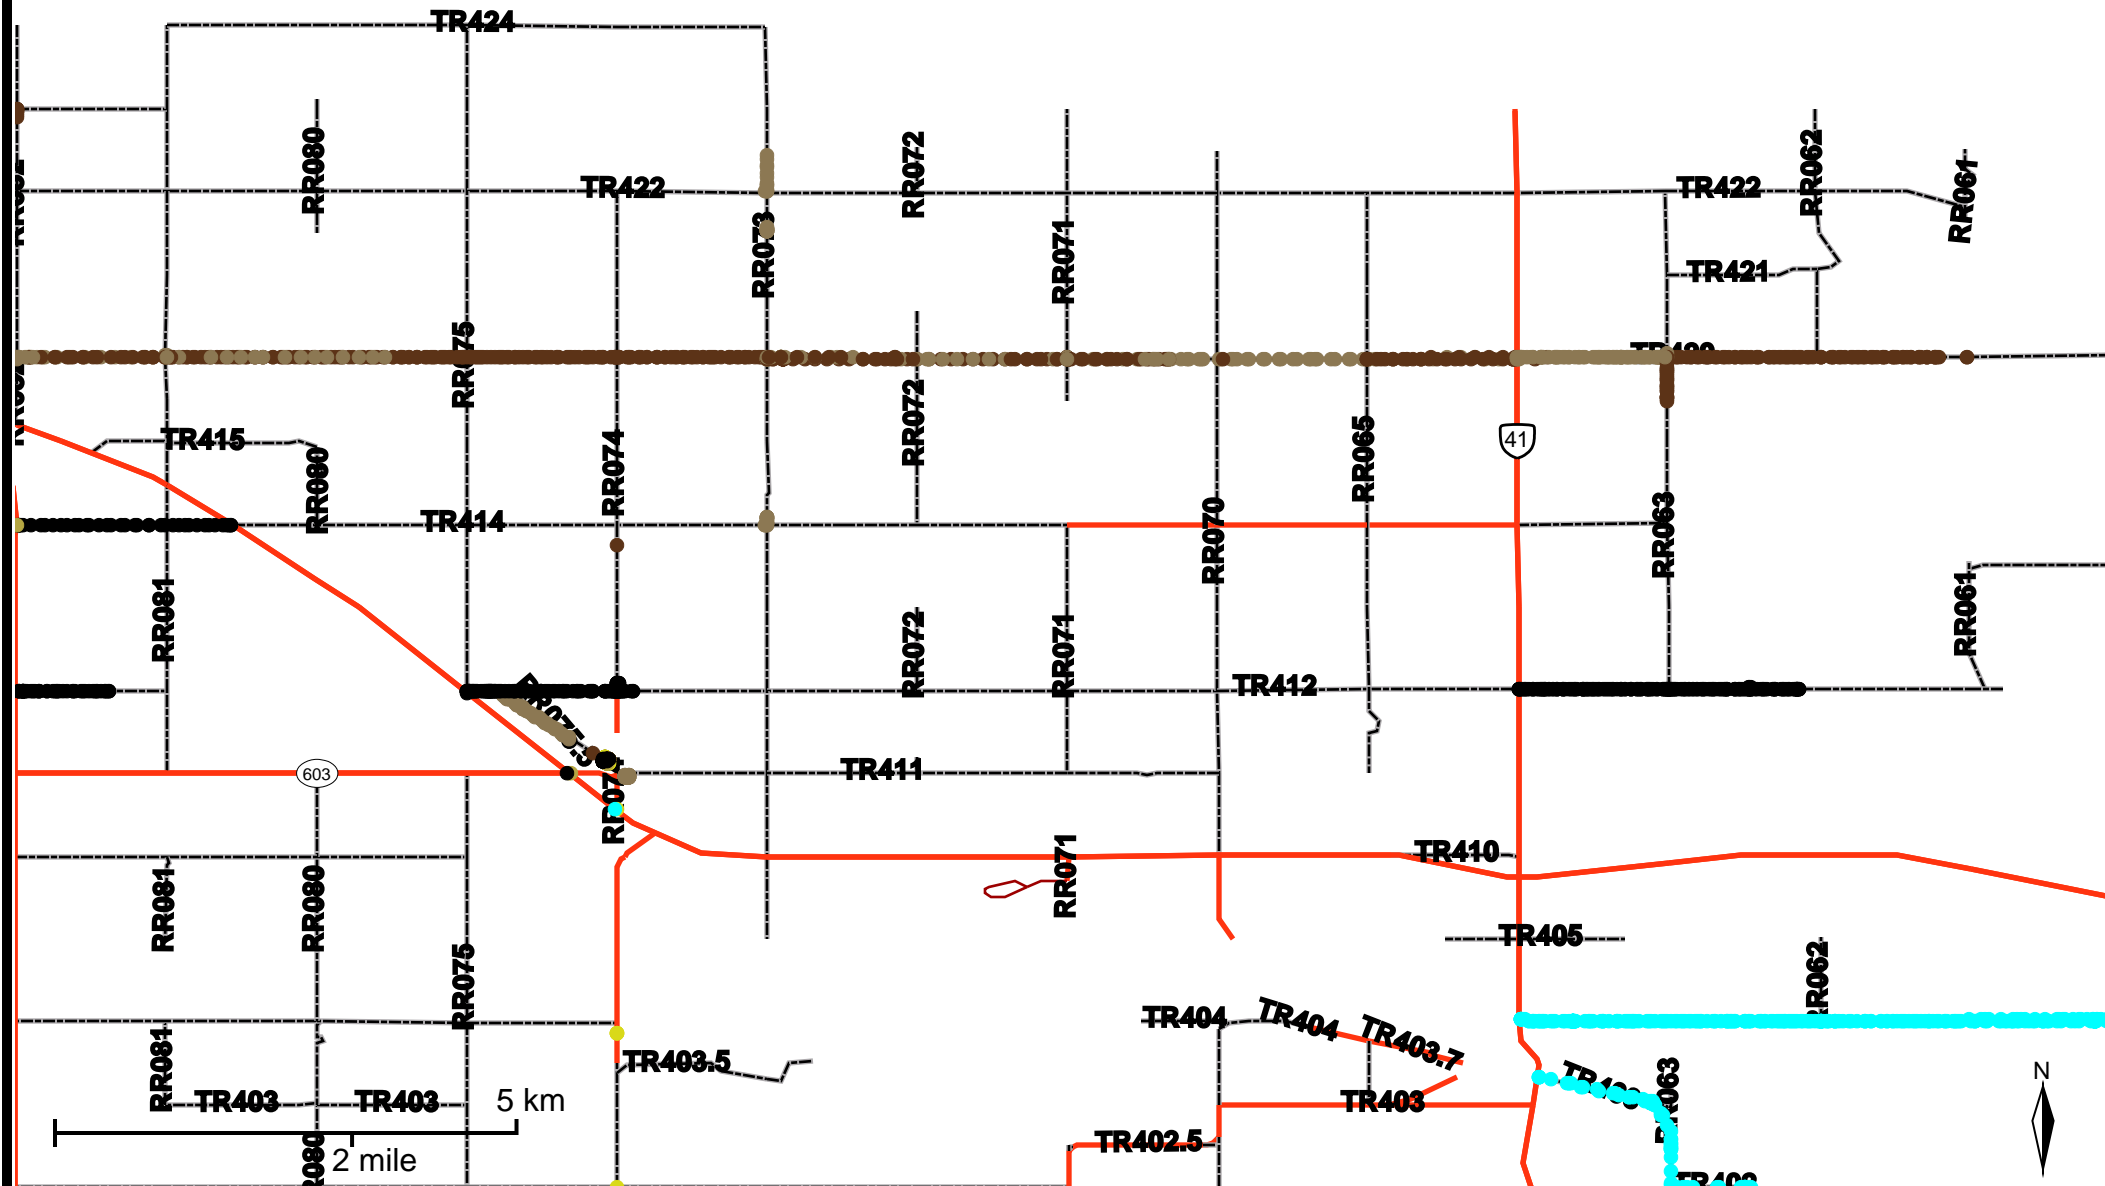

# Grader Activity Weekly Report

From Date: 2019-04-29  
To Date: 2019-05-05  
Electoral Division: 6  
Total Distance(km): 162.8  
Total Time(h): 66.8  
Speed Threshold(km/h): 10