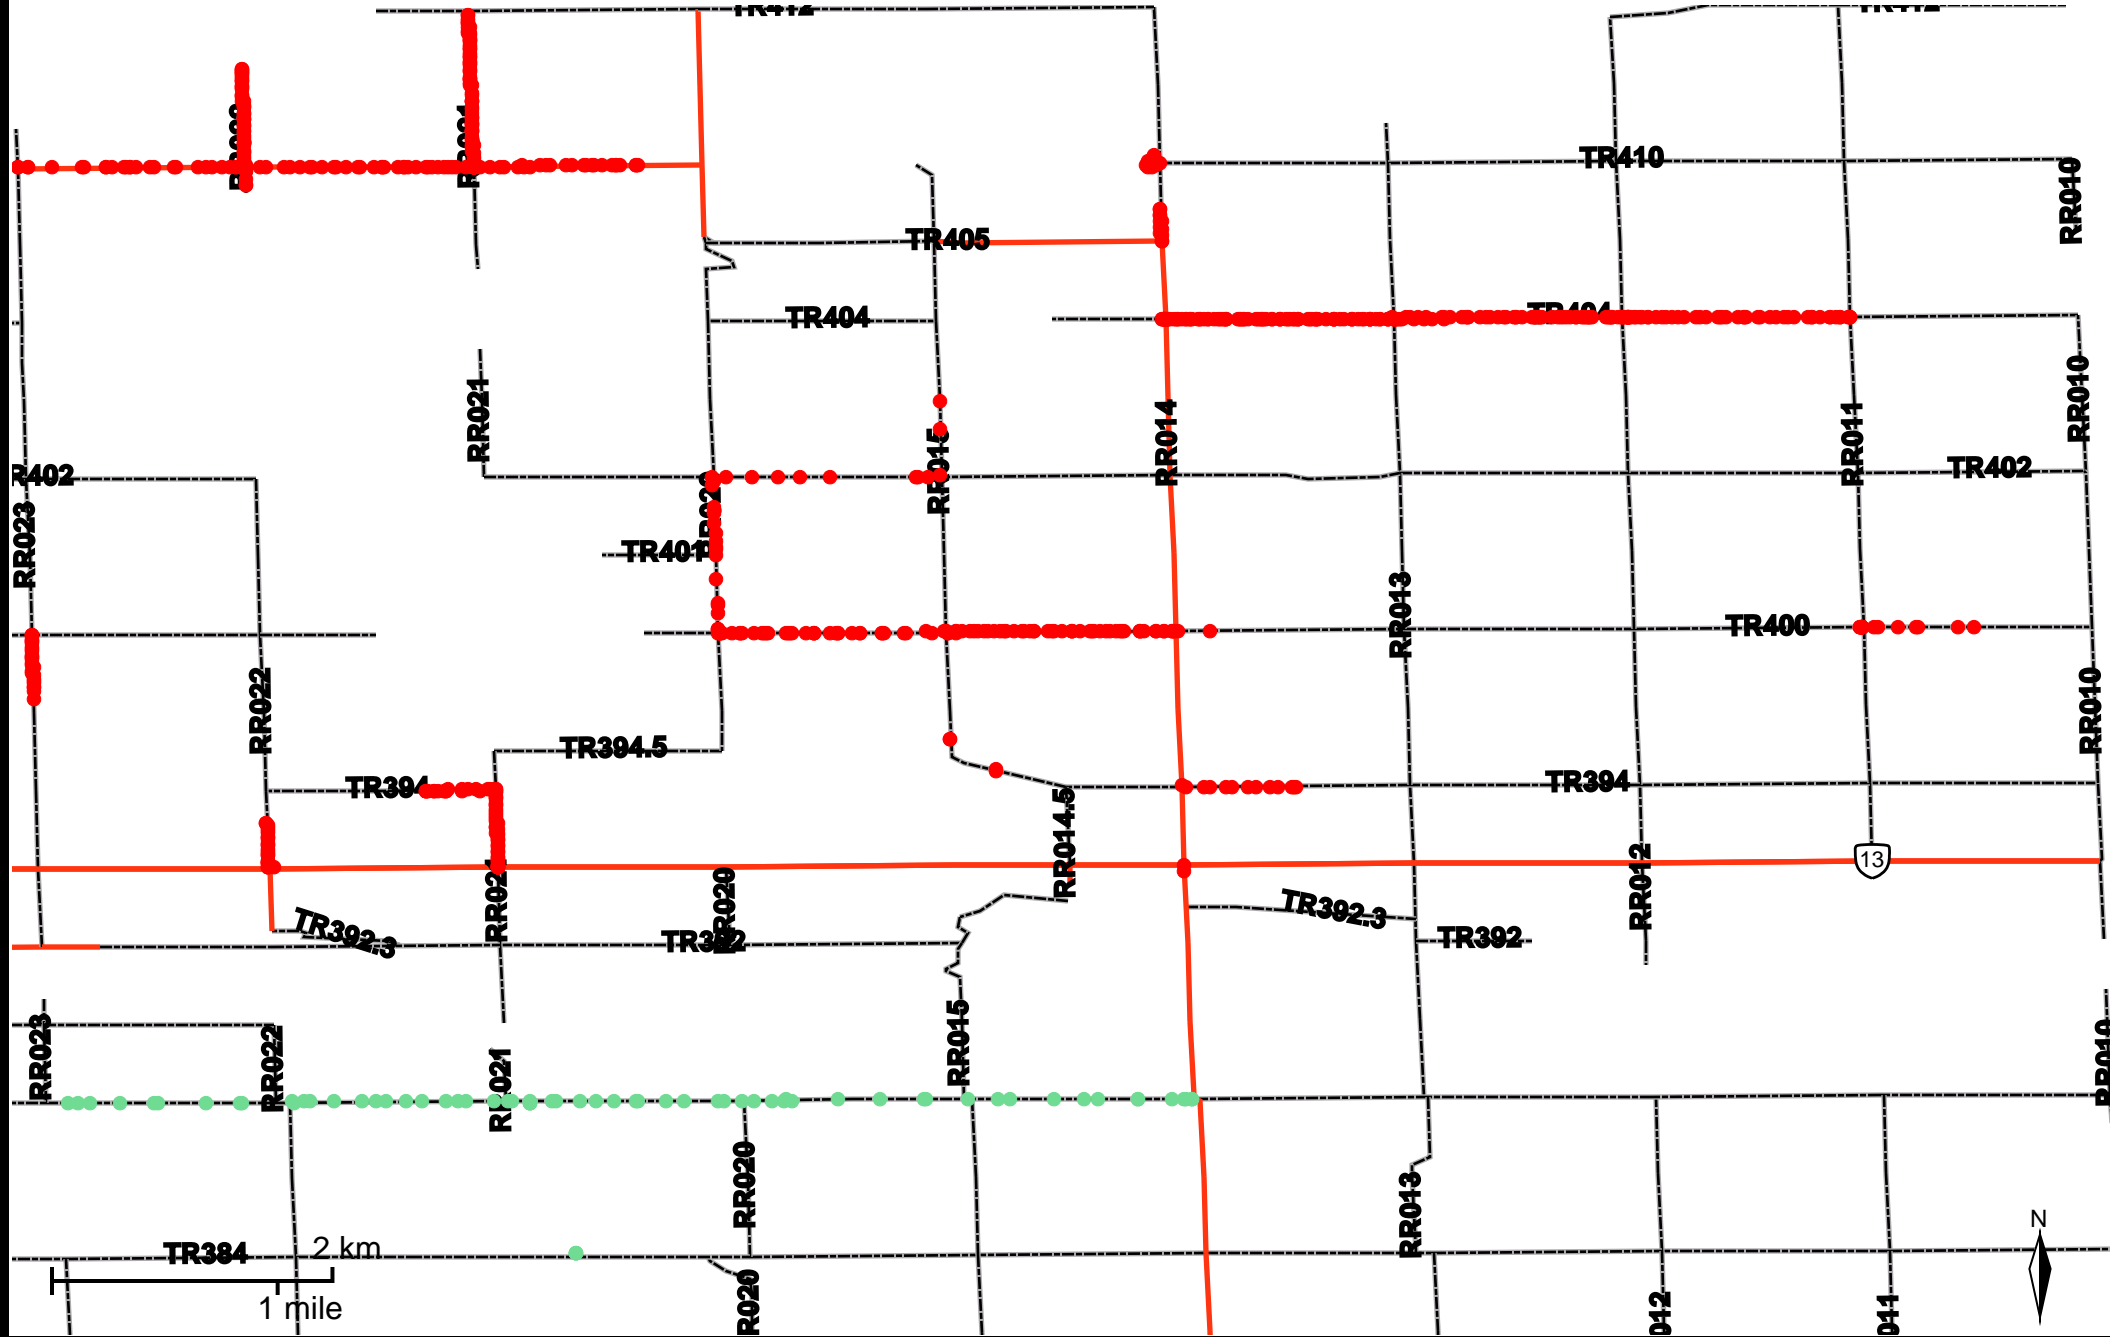

Grader Activity Weekly Report

From Date: 2019-04-29
To Date: 2019-05-05
Electoral Division: 2
Total Distance(km): 114.7
Total Time(h): 68.3
Speed Threshold(km/h): 10