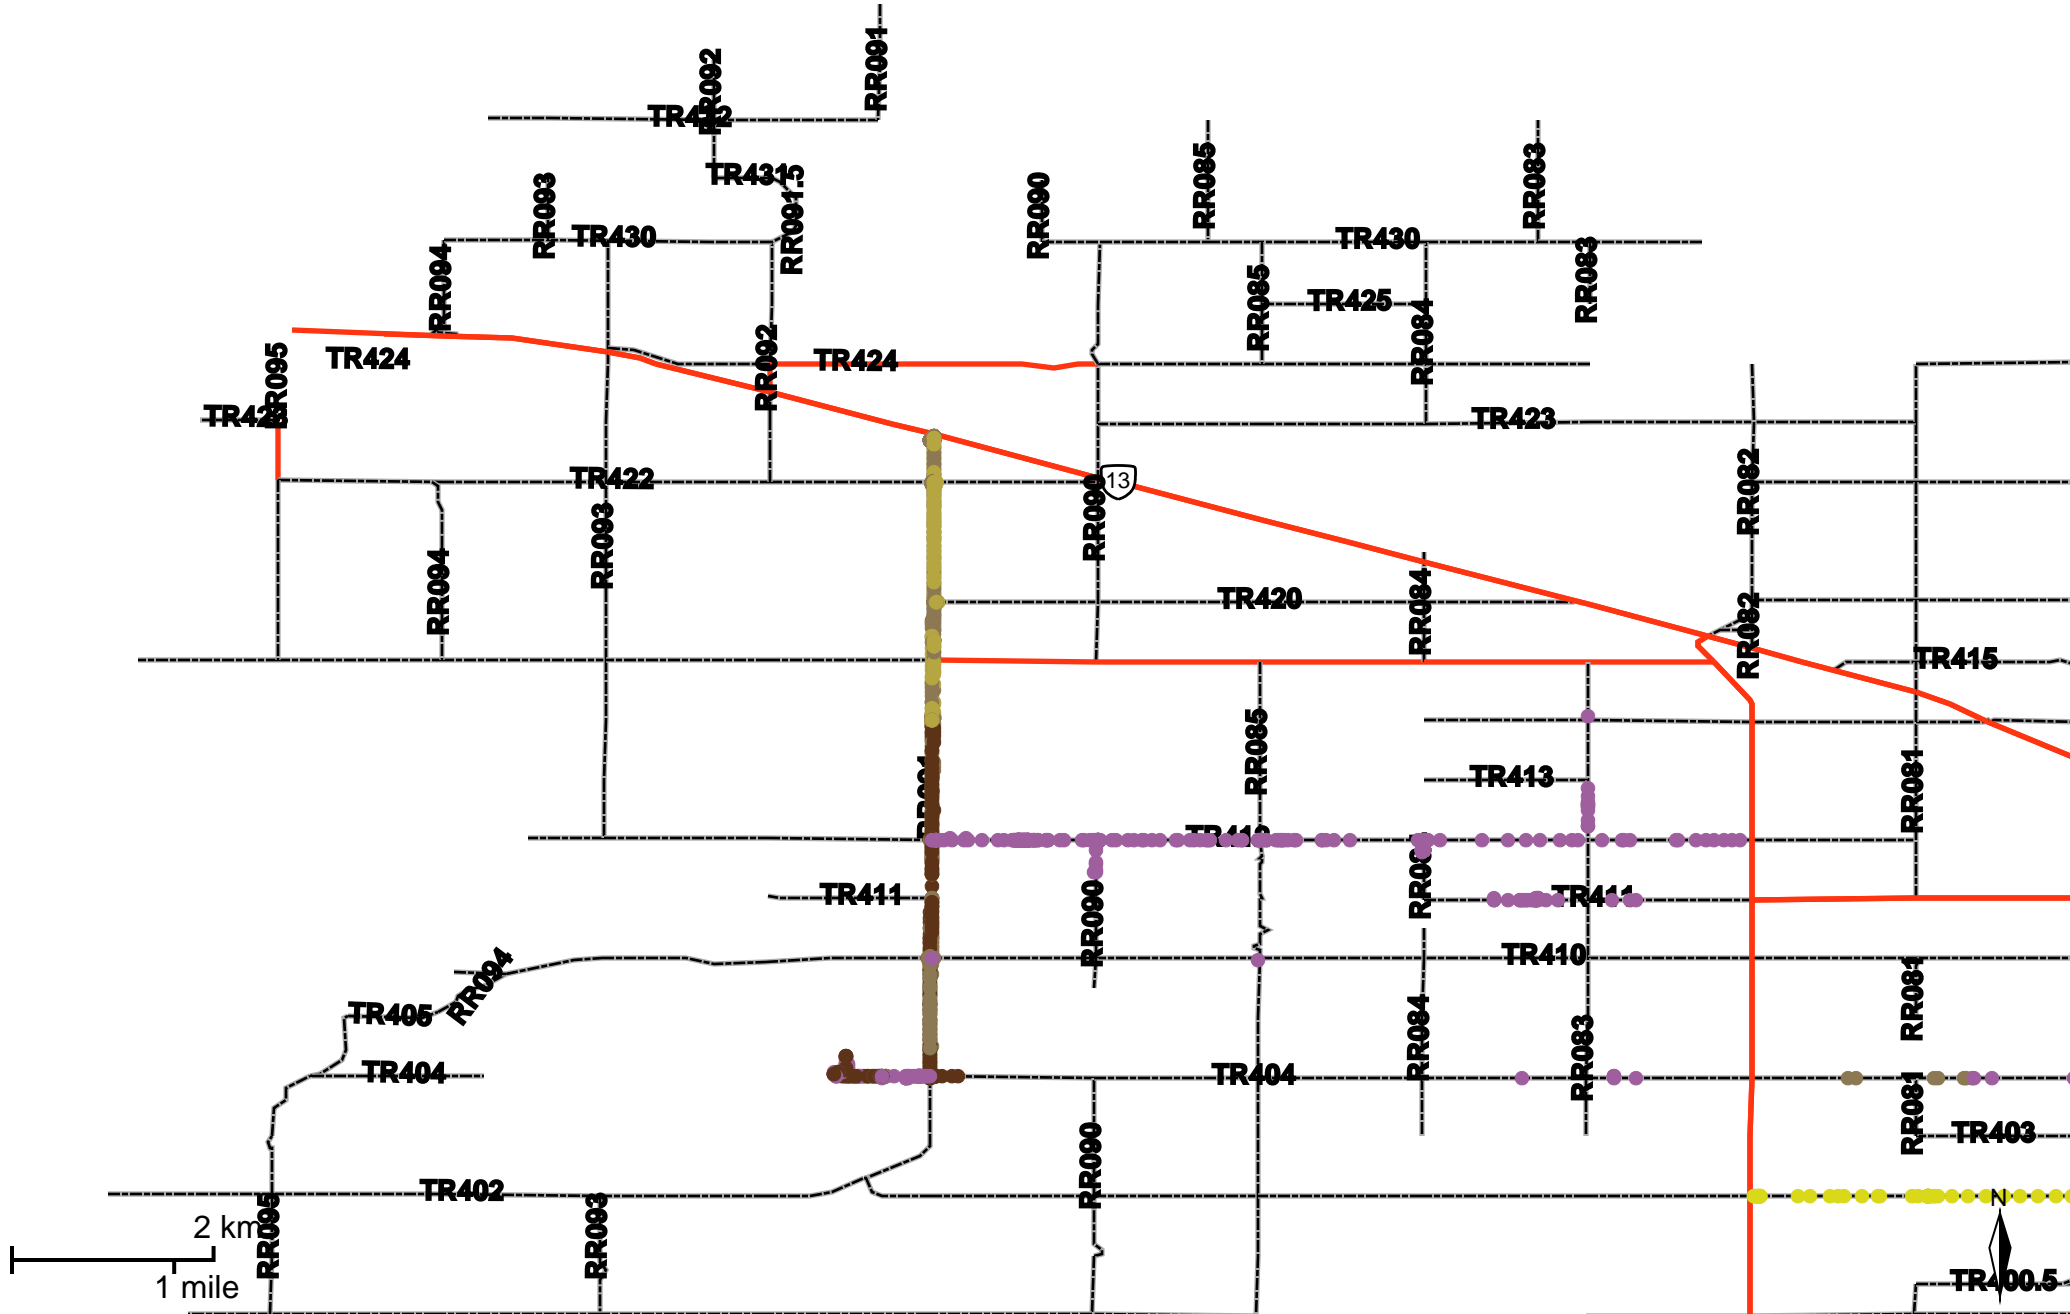

# Grader Activity Weekly Report

From Date: 2019-04-15  
 To Date: 2019-04-21  
 Electoral Division: 7  
 Total Distance(km): 148  
 Total Time(h): 30.5  
 Speed Threshold(km/h): 10