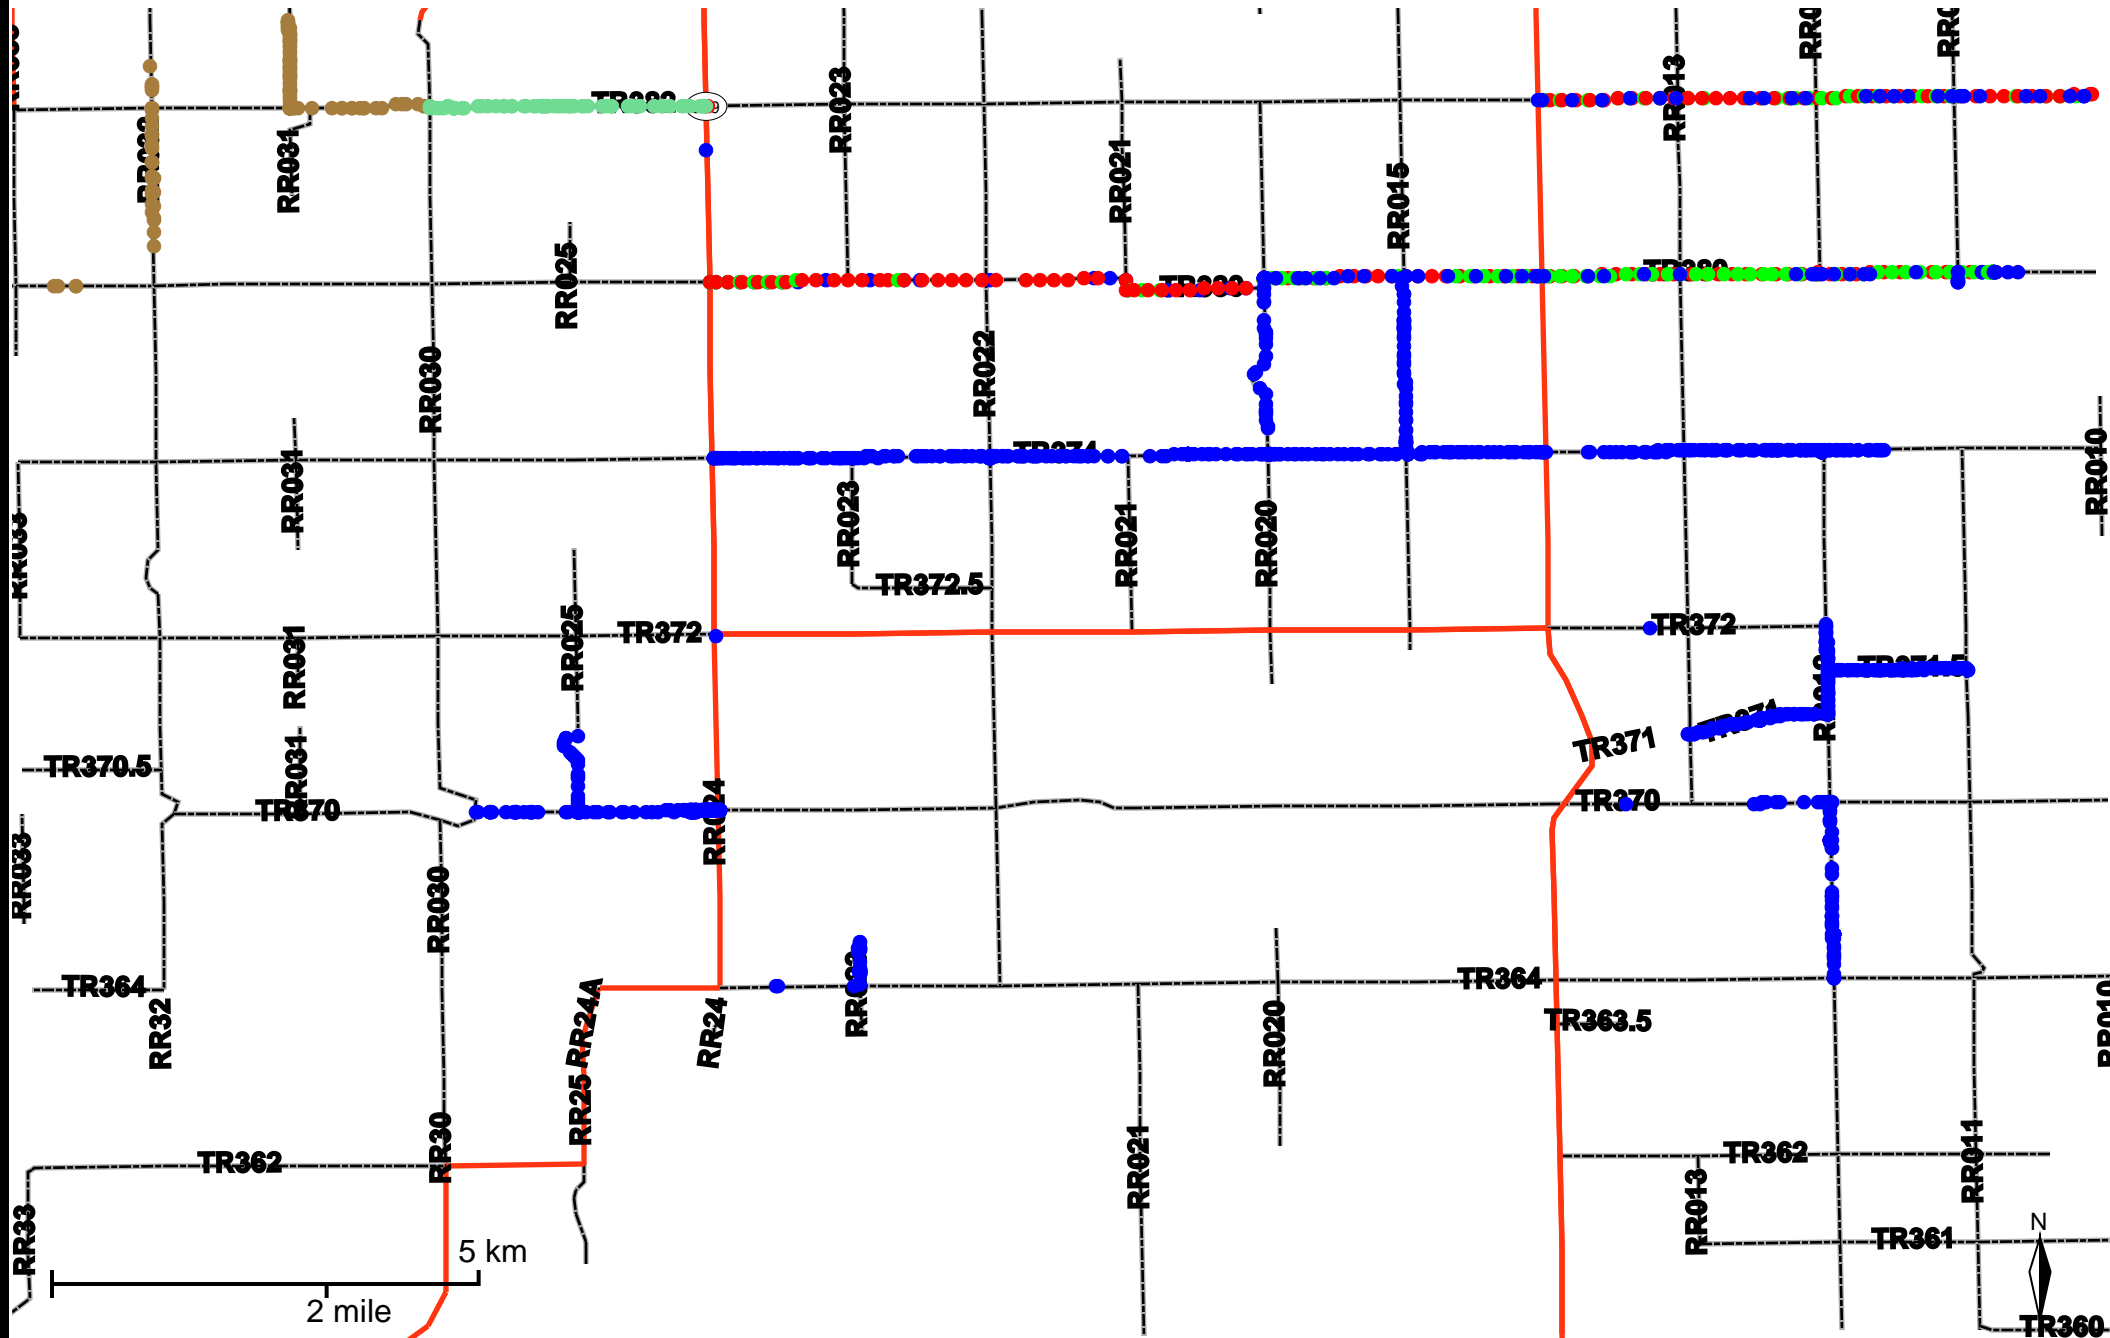

Grader Activity Weekly Report

From Date: 2019-04-15
To Date: 2019-04-21
Electoral Division: 1
Total Distance(km): 181.4
Total Time(h): 30.5
Speed Threshold(km/h): 10