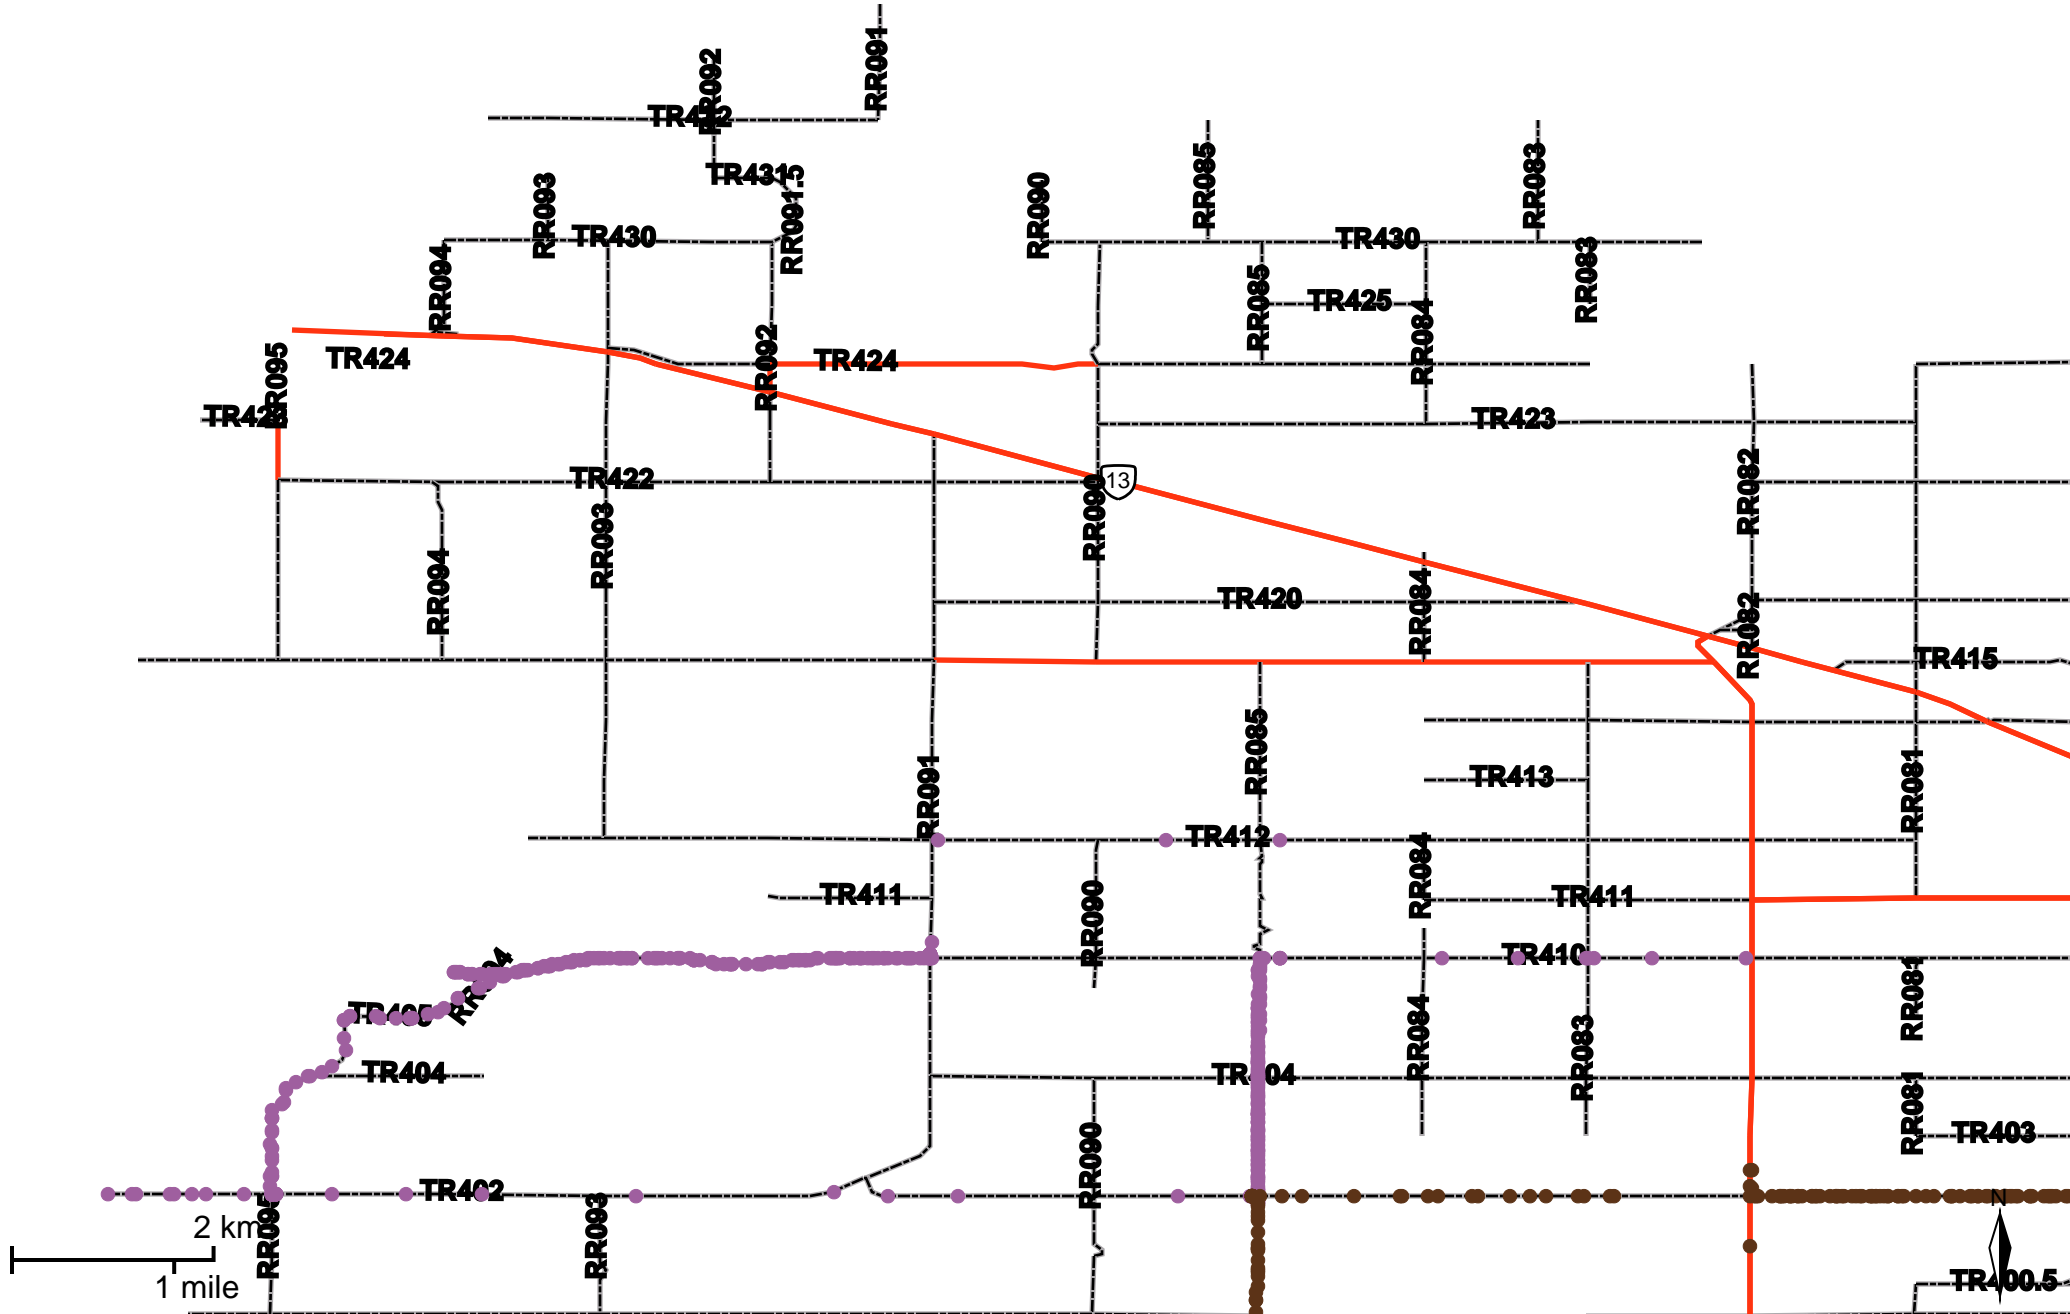

# Grader Activity Weekly Report

From Date: 2019-03-25  
 To Date: 2019-03-31  
 Electoral Division: 7  
 Total Distance(km): 150.1  
 Total Time(h): 10.3  
 Speed Threshold(km/h): 45