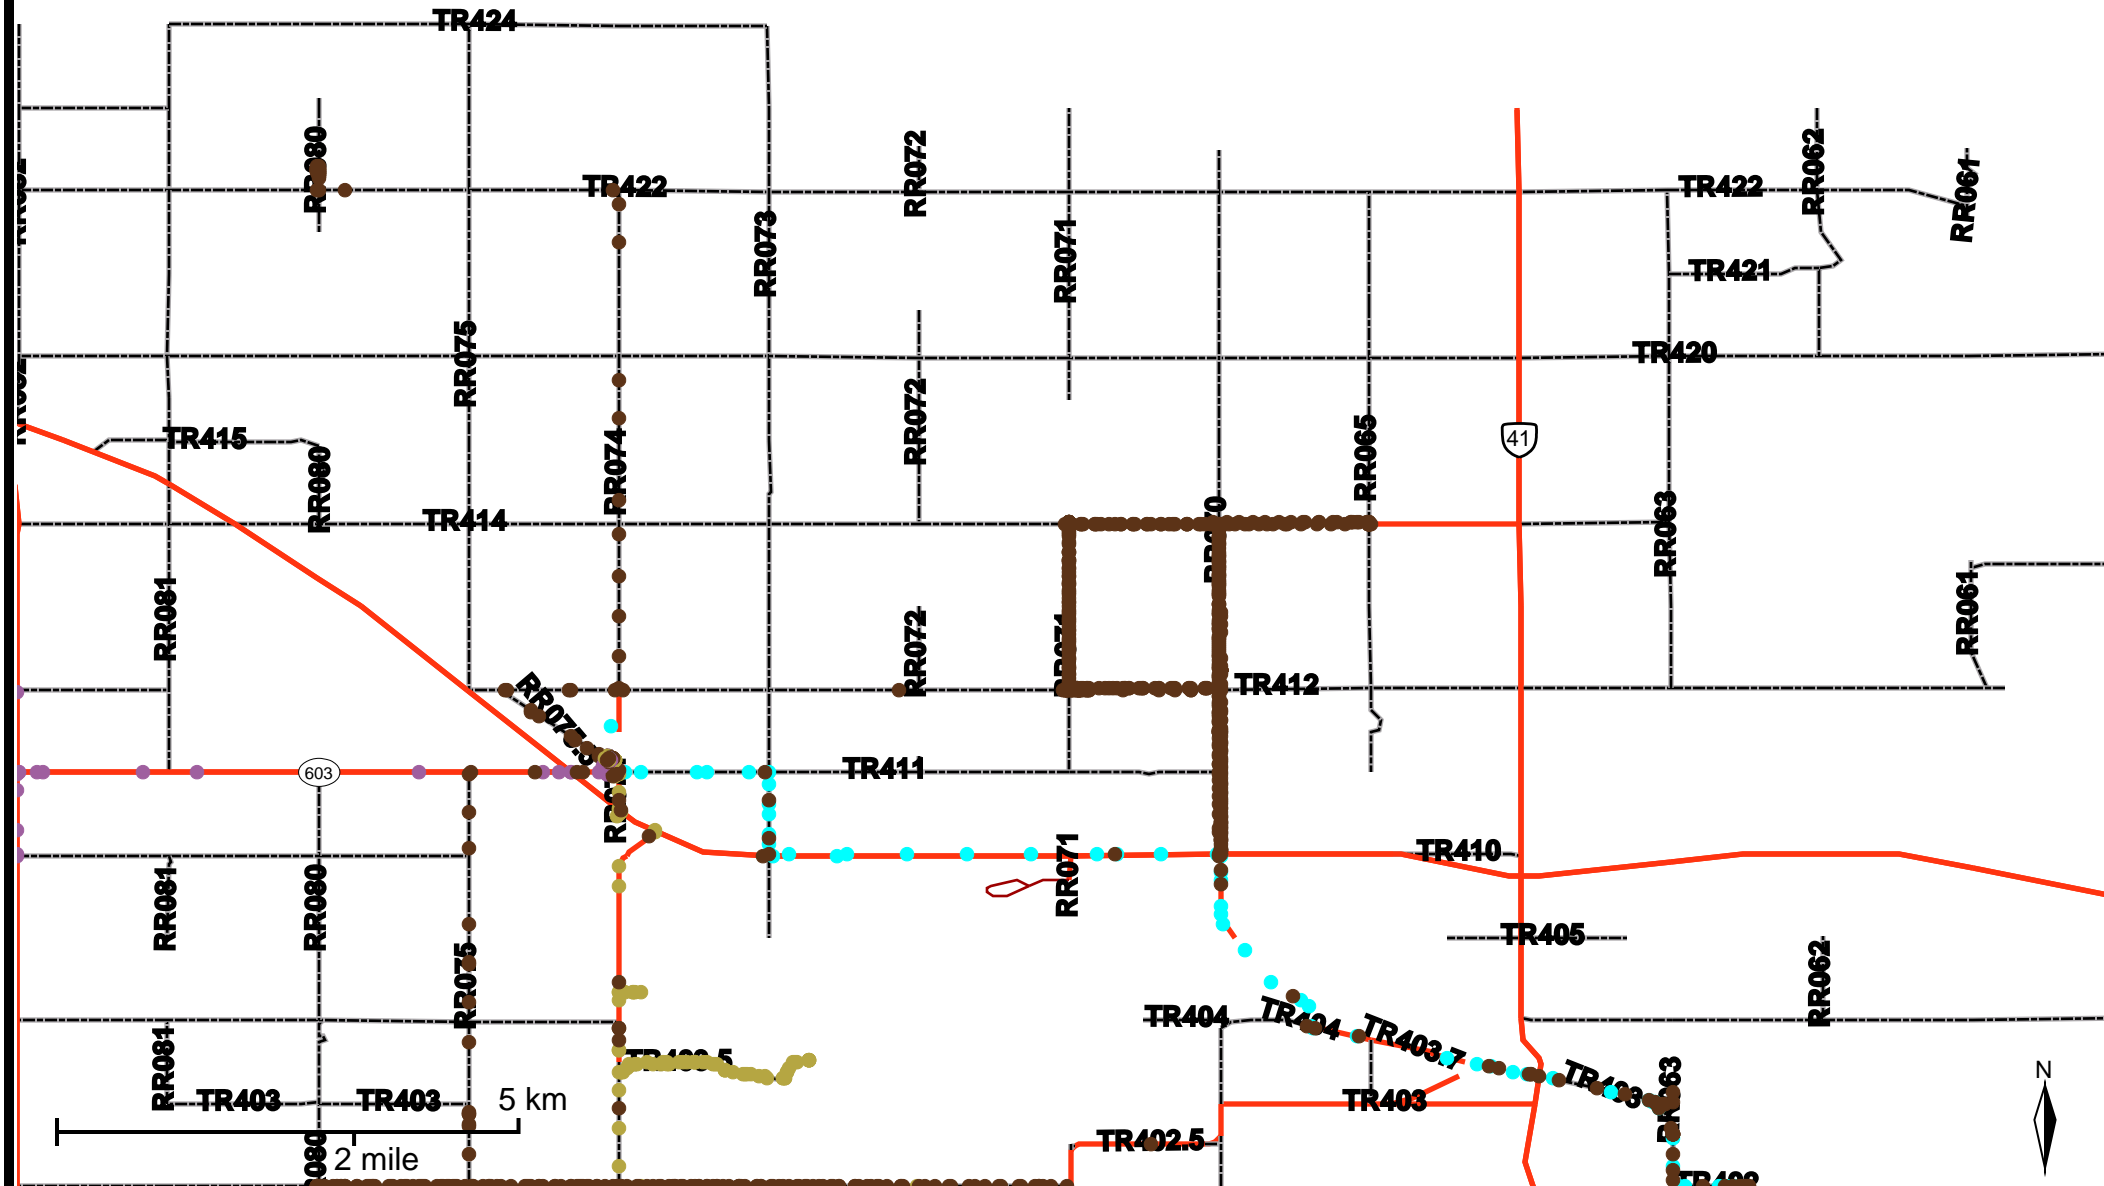

Grader Activity Weekly Report

From Date: 2019-03-25
To Date: 2019-03-31
Electoral Division: 6
Total Distance(km): 201.5
Total Time(h): 162.8
Speed Threshold(km/h): 45