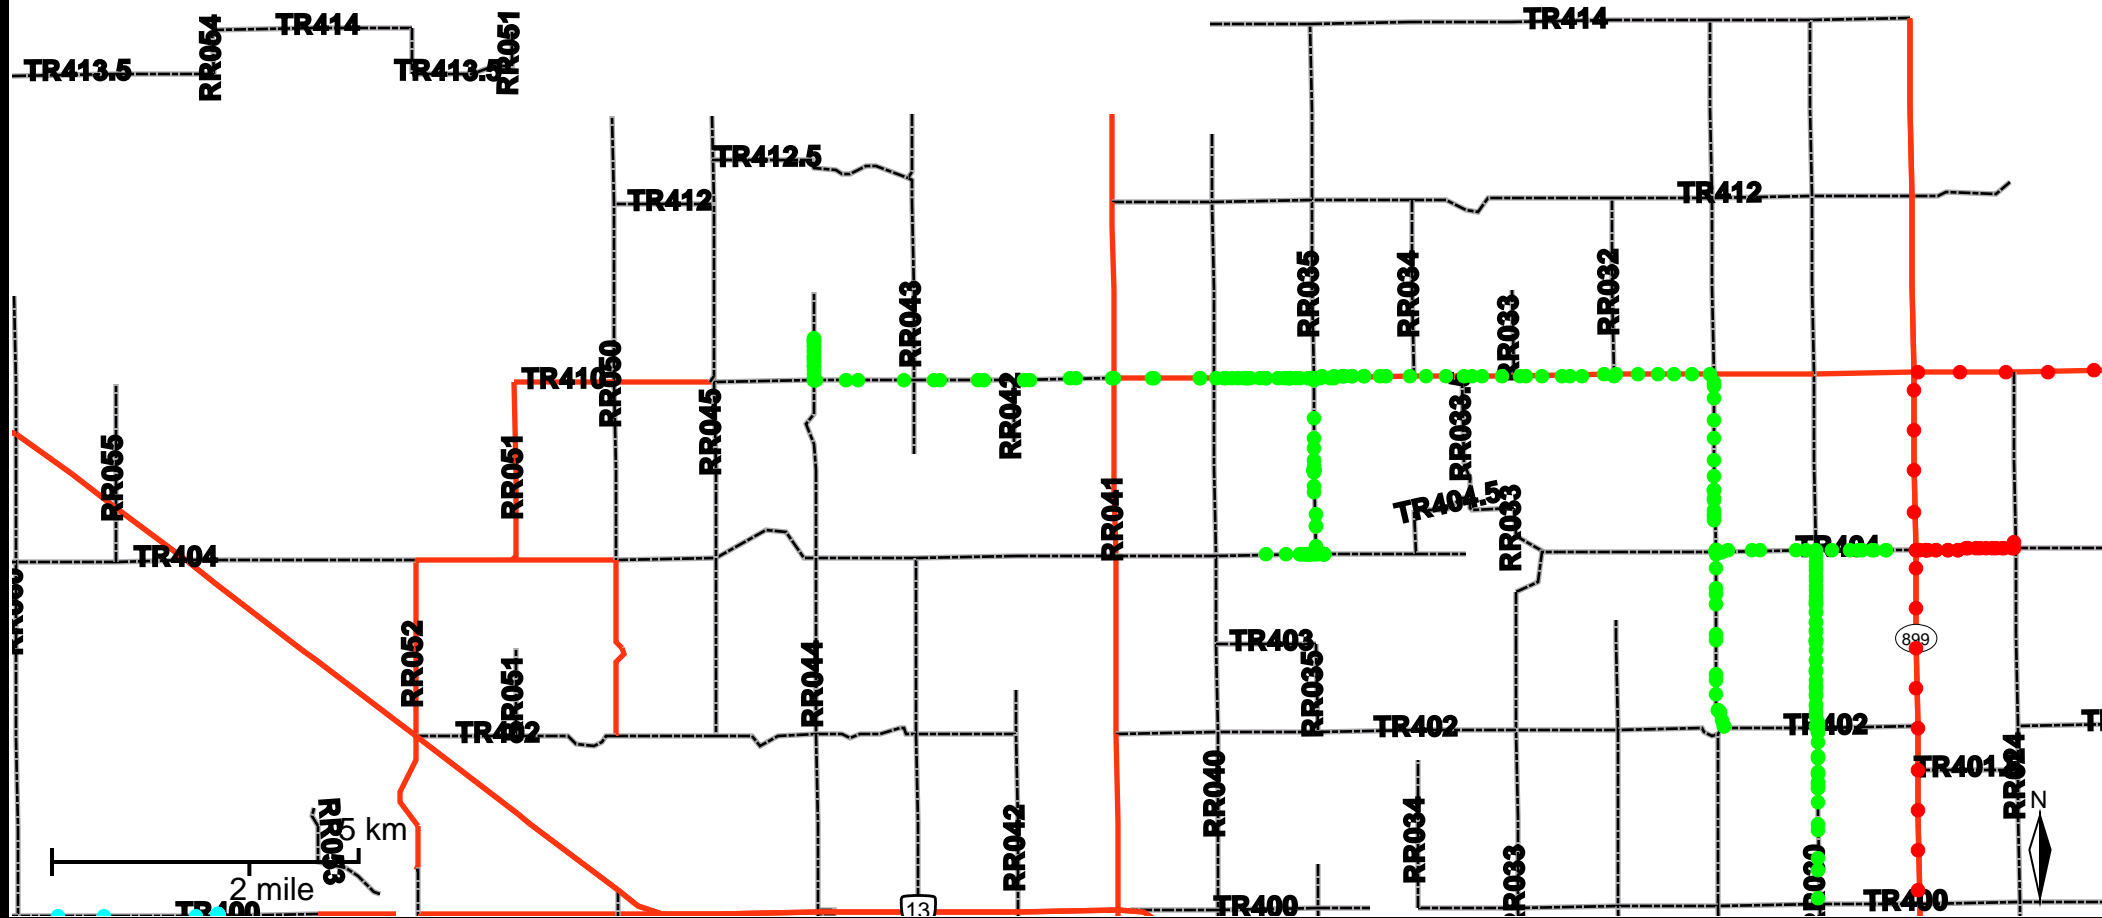

# Grader Activity Weekly Report

From Date: 2019-03-25  
To Date: 2019-03-31  
Electoral Division: 4  
Total Distance(km): 99.4  
Total Time(h): 6.3  
Speed Threshold(km/h): 45