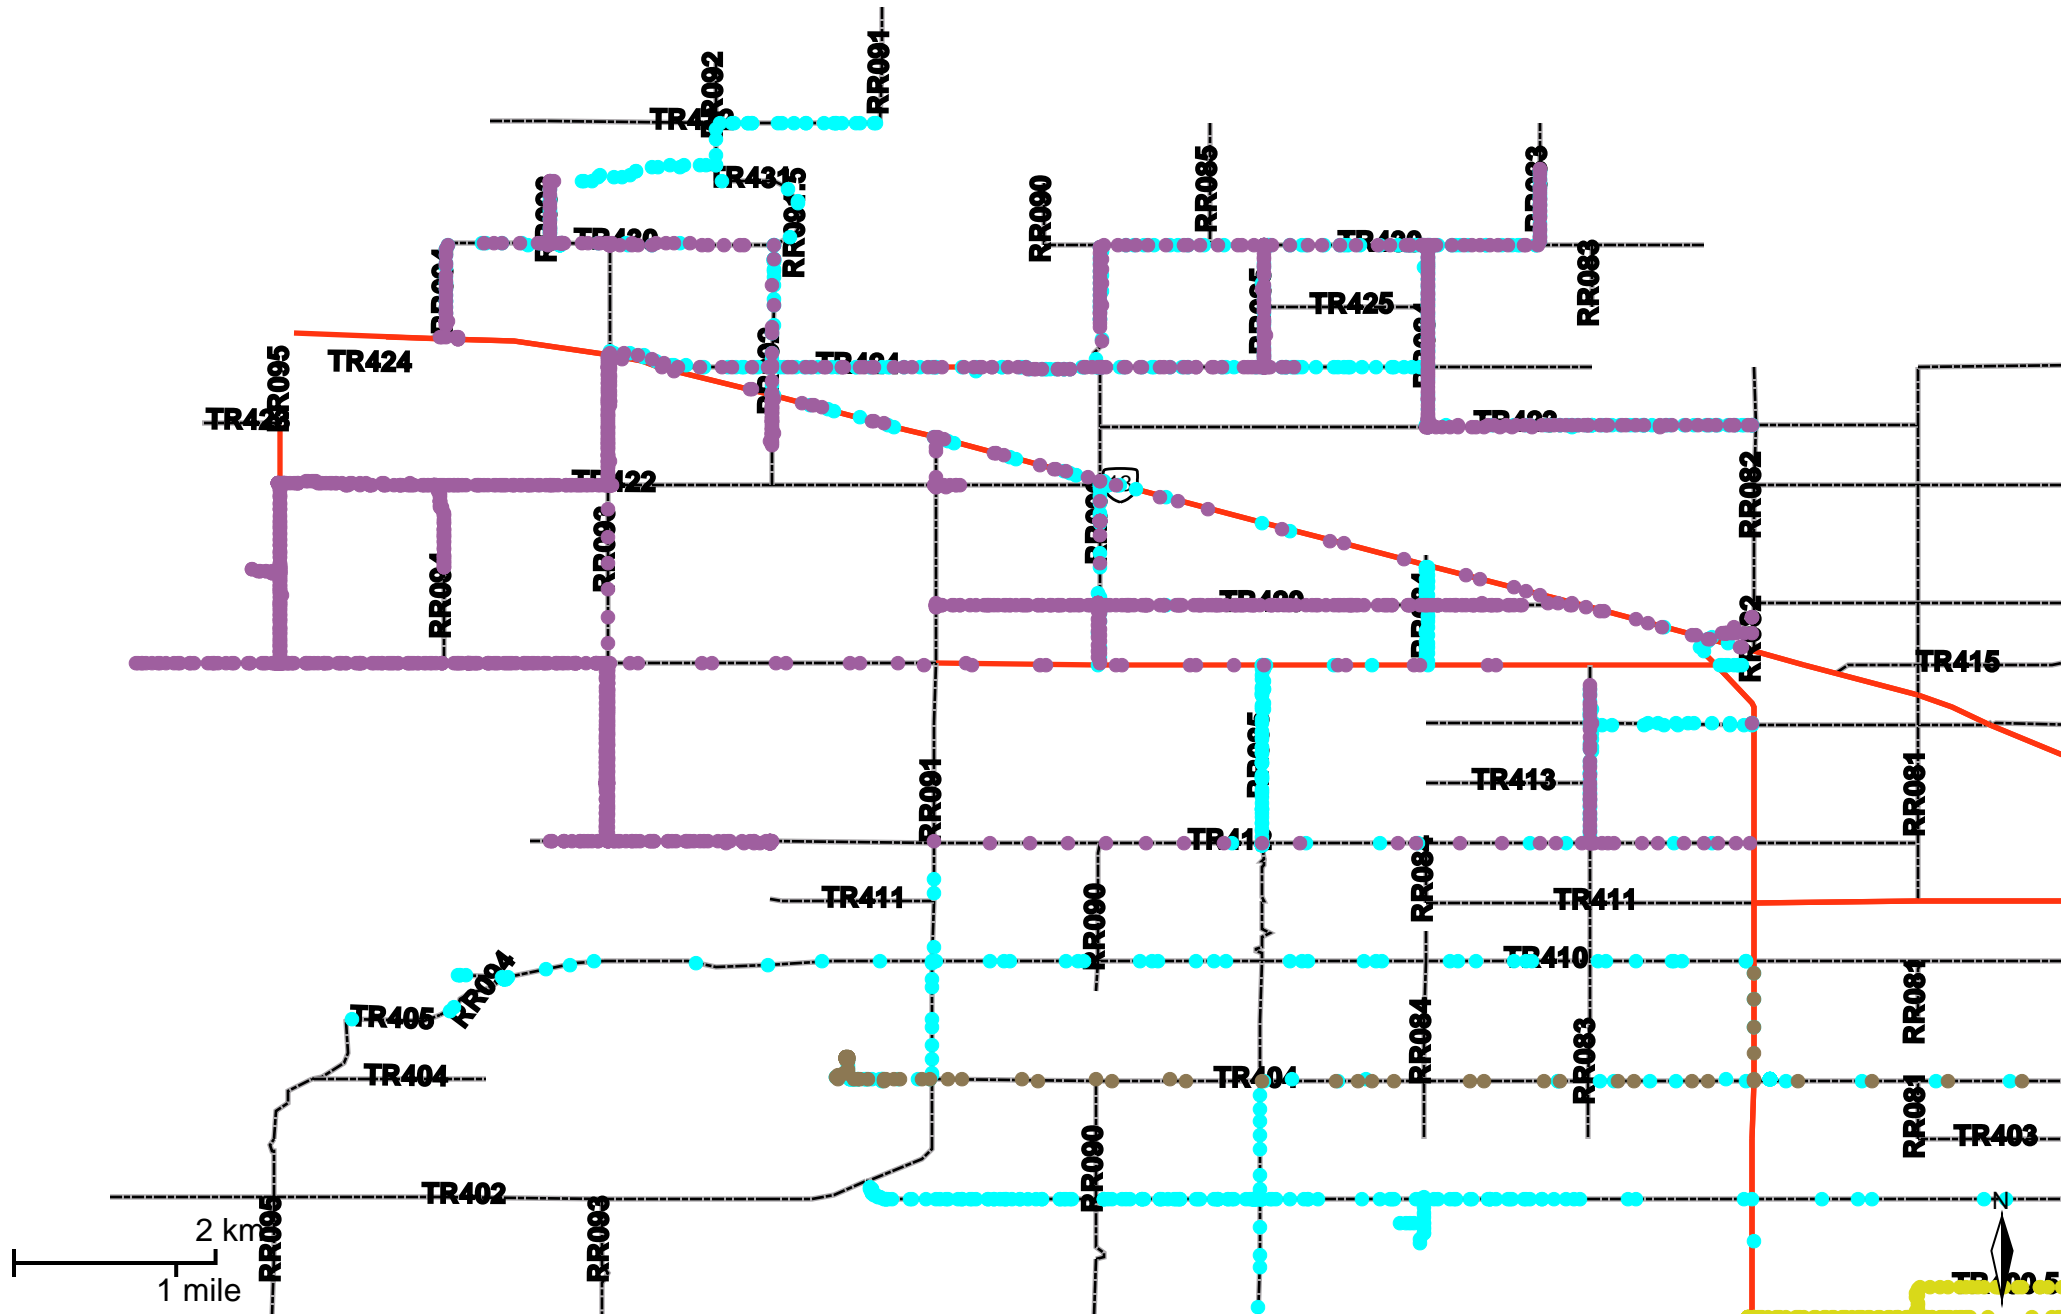

# Grader Activity Weekly Report

From Date: 2019-04-08  
To Date: 2019-04-14  
Electoral Division: 7  
Total Distance(km): 889.2  
Total Time(h): 67.6  
Speed Threshold(km/h): 45