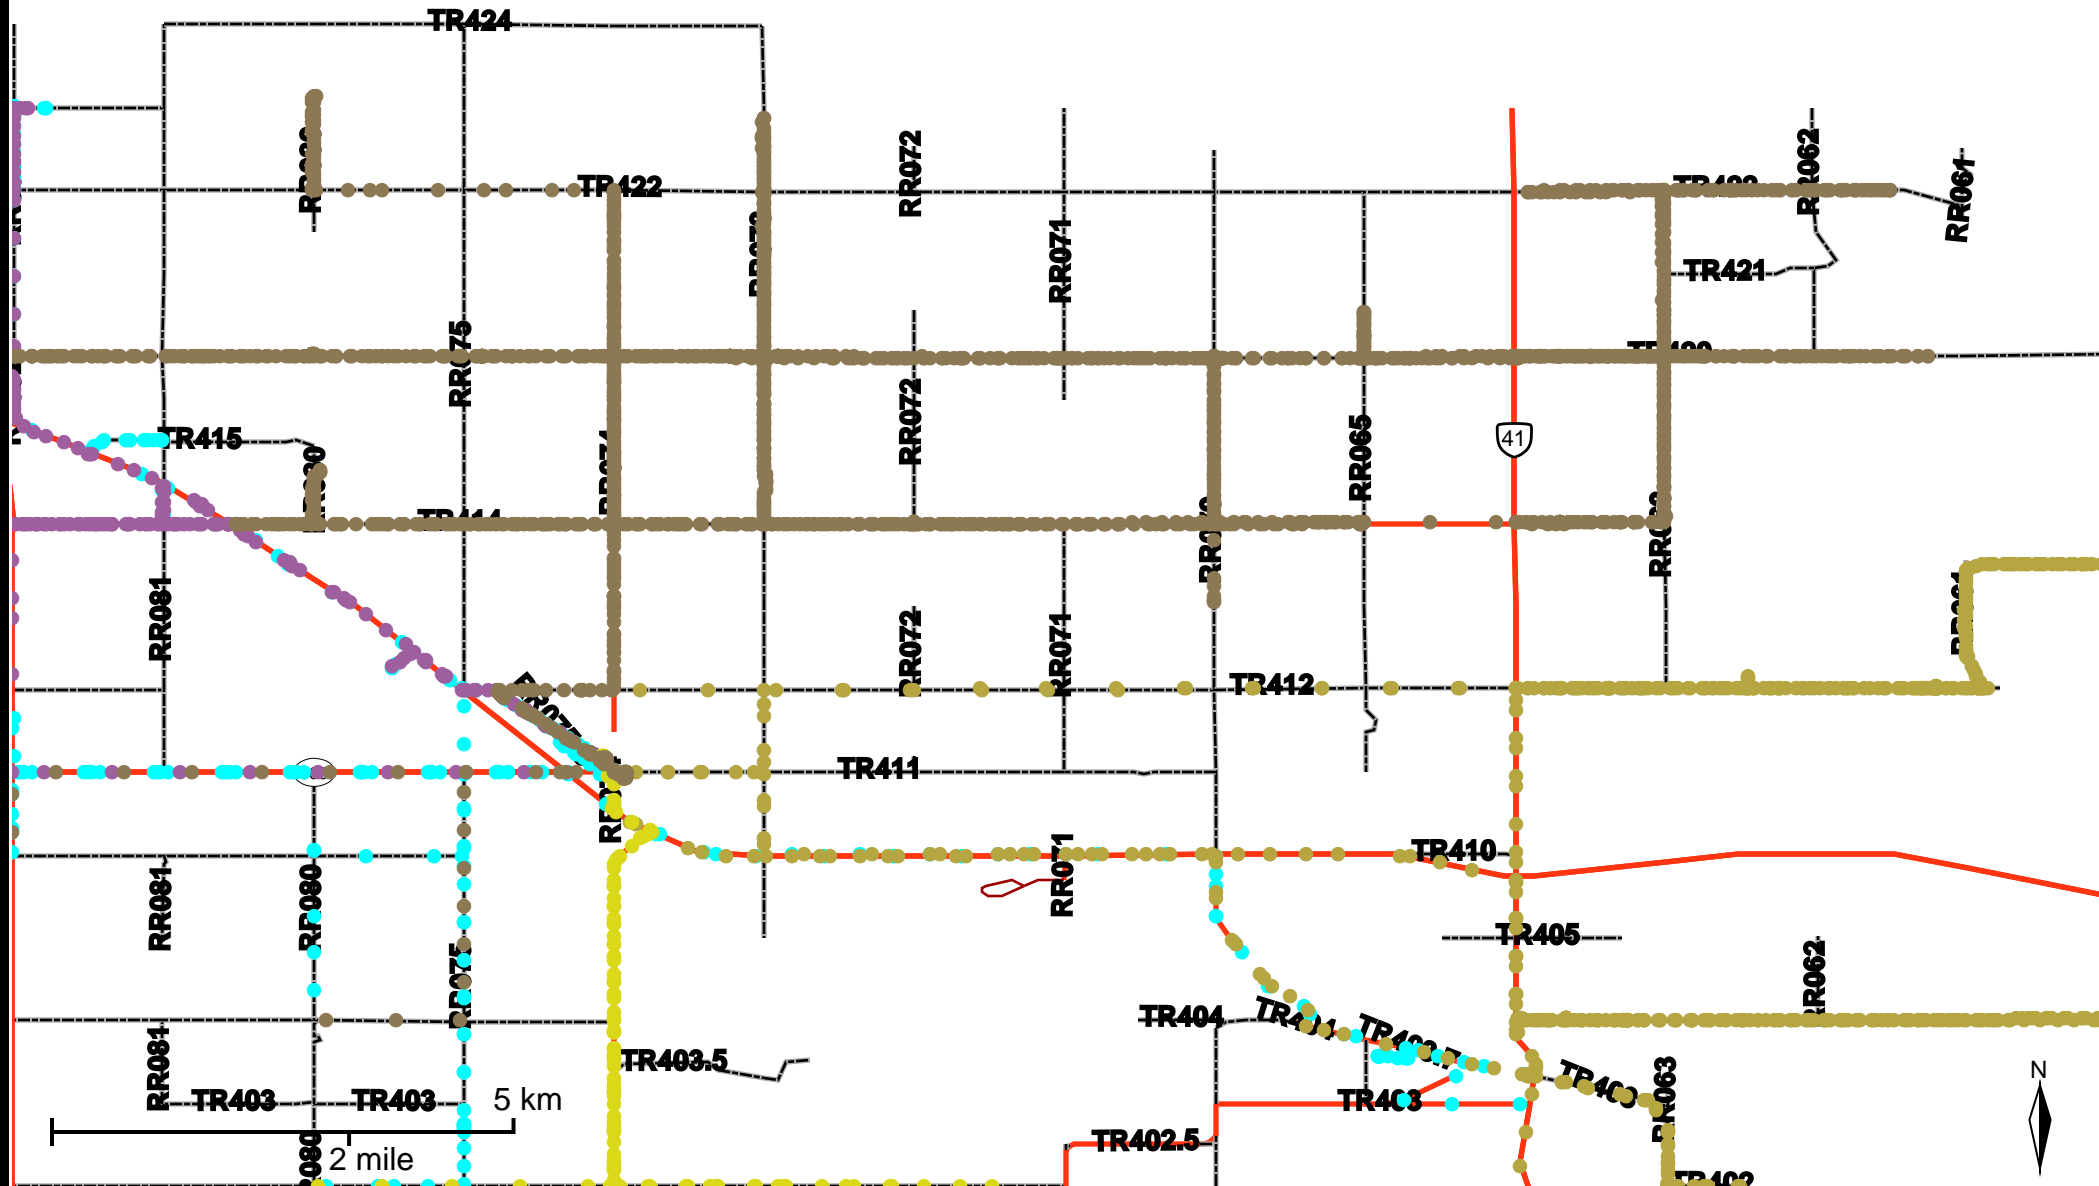

Grader Activity Weekly Report

From Date: 2019-04-08
To Date: 2019-04-14
Electoral Division: 6
Total Distance(km): 993.2
Total Time(h): 257.3
Speed Threshold(km/h): 45