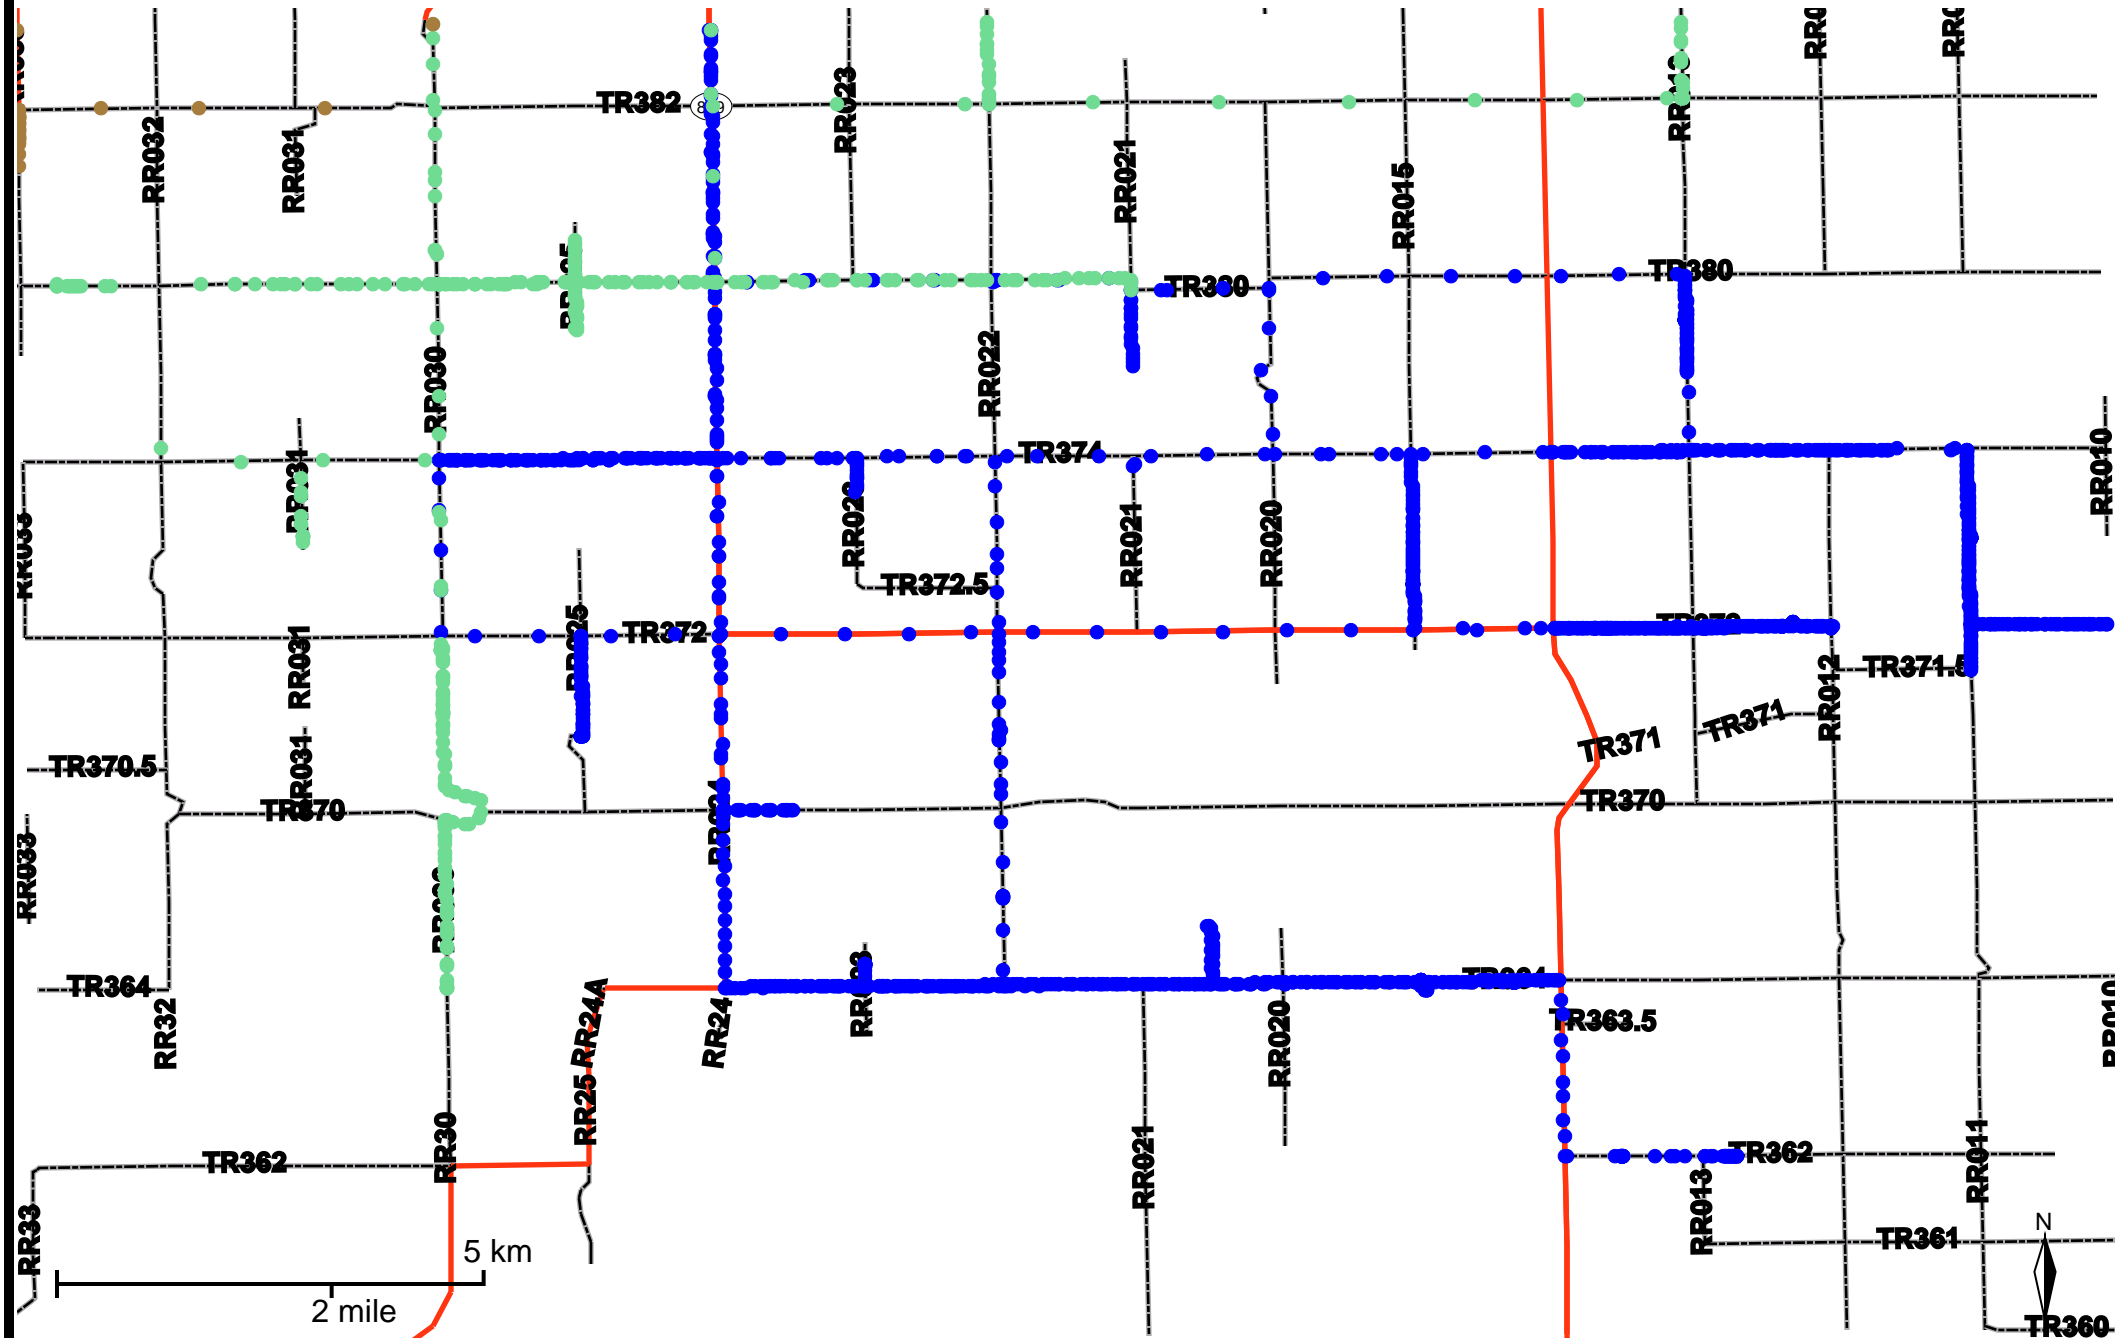

Grader Activity Weekly Report

From Date: 2019-04-08
To Date: 2019-04-14
Electoral Division: 1
Total Distance(km): 533.8
Total Time(h): 45.5
Speed Threshold(km/h): 45