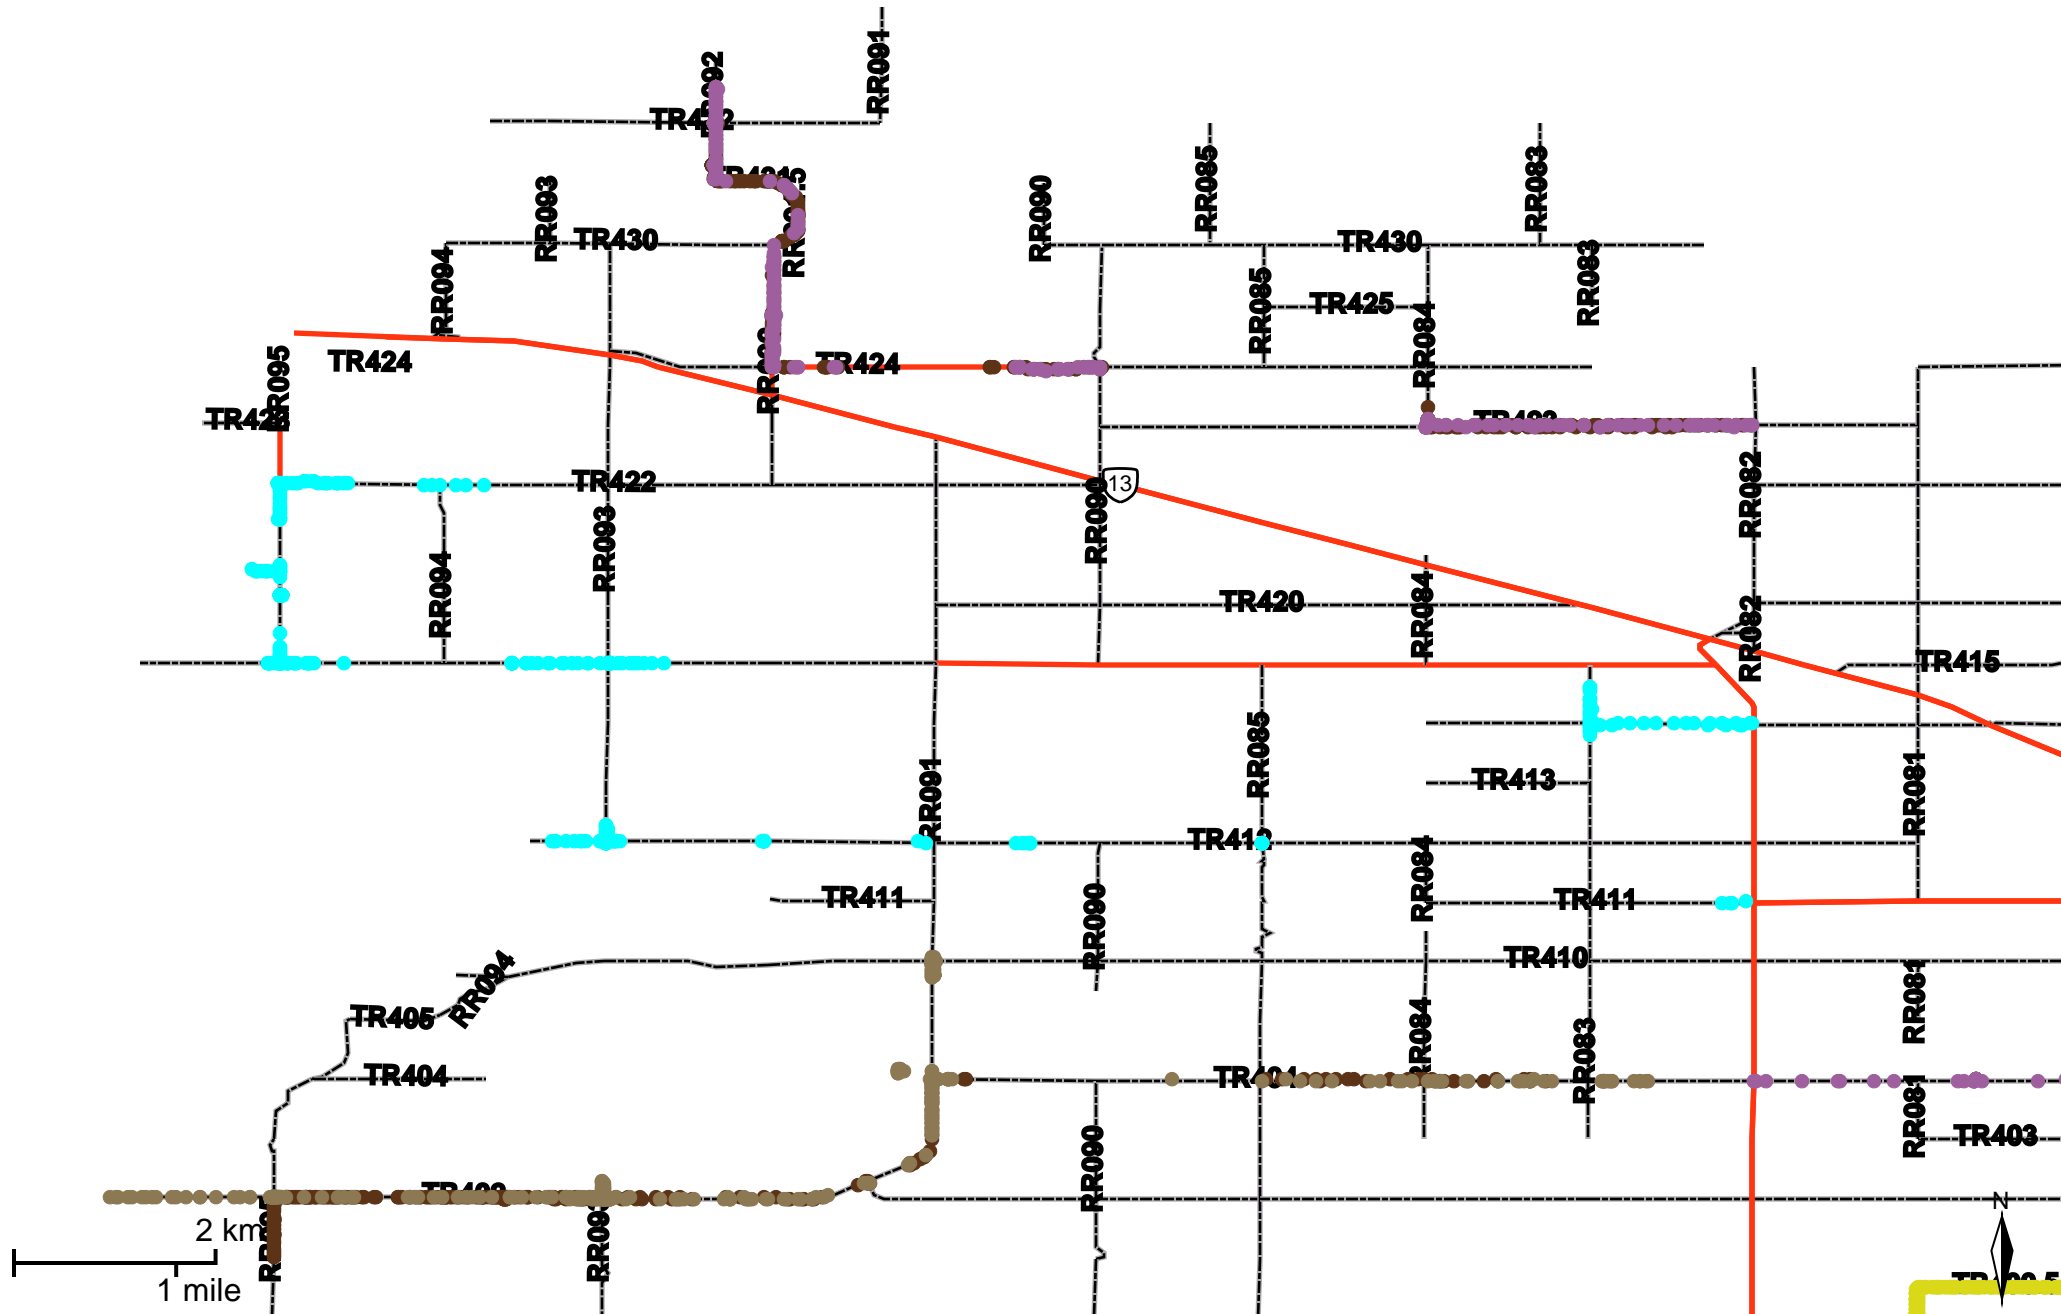

Grader Activity Weekly Report

From Date: 2019-04-22
 To Date: 2019-04-28
 Electoral Division: 7
 Total Distance(km): 218.7
 Total Time(h): 39.1
 Speed Threshold(km/h): 10