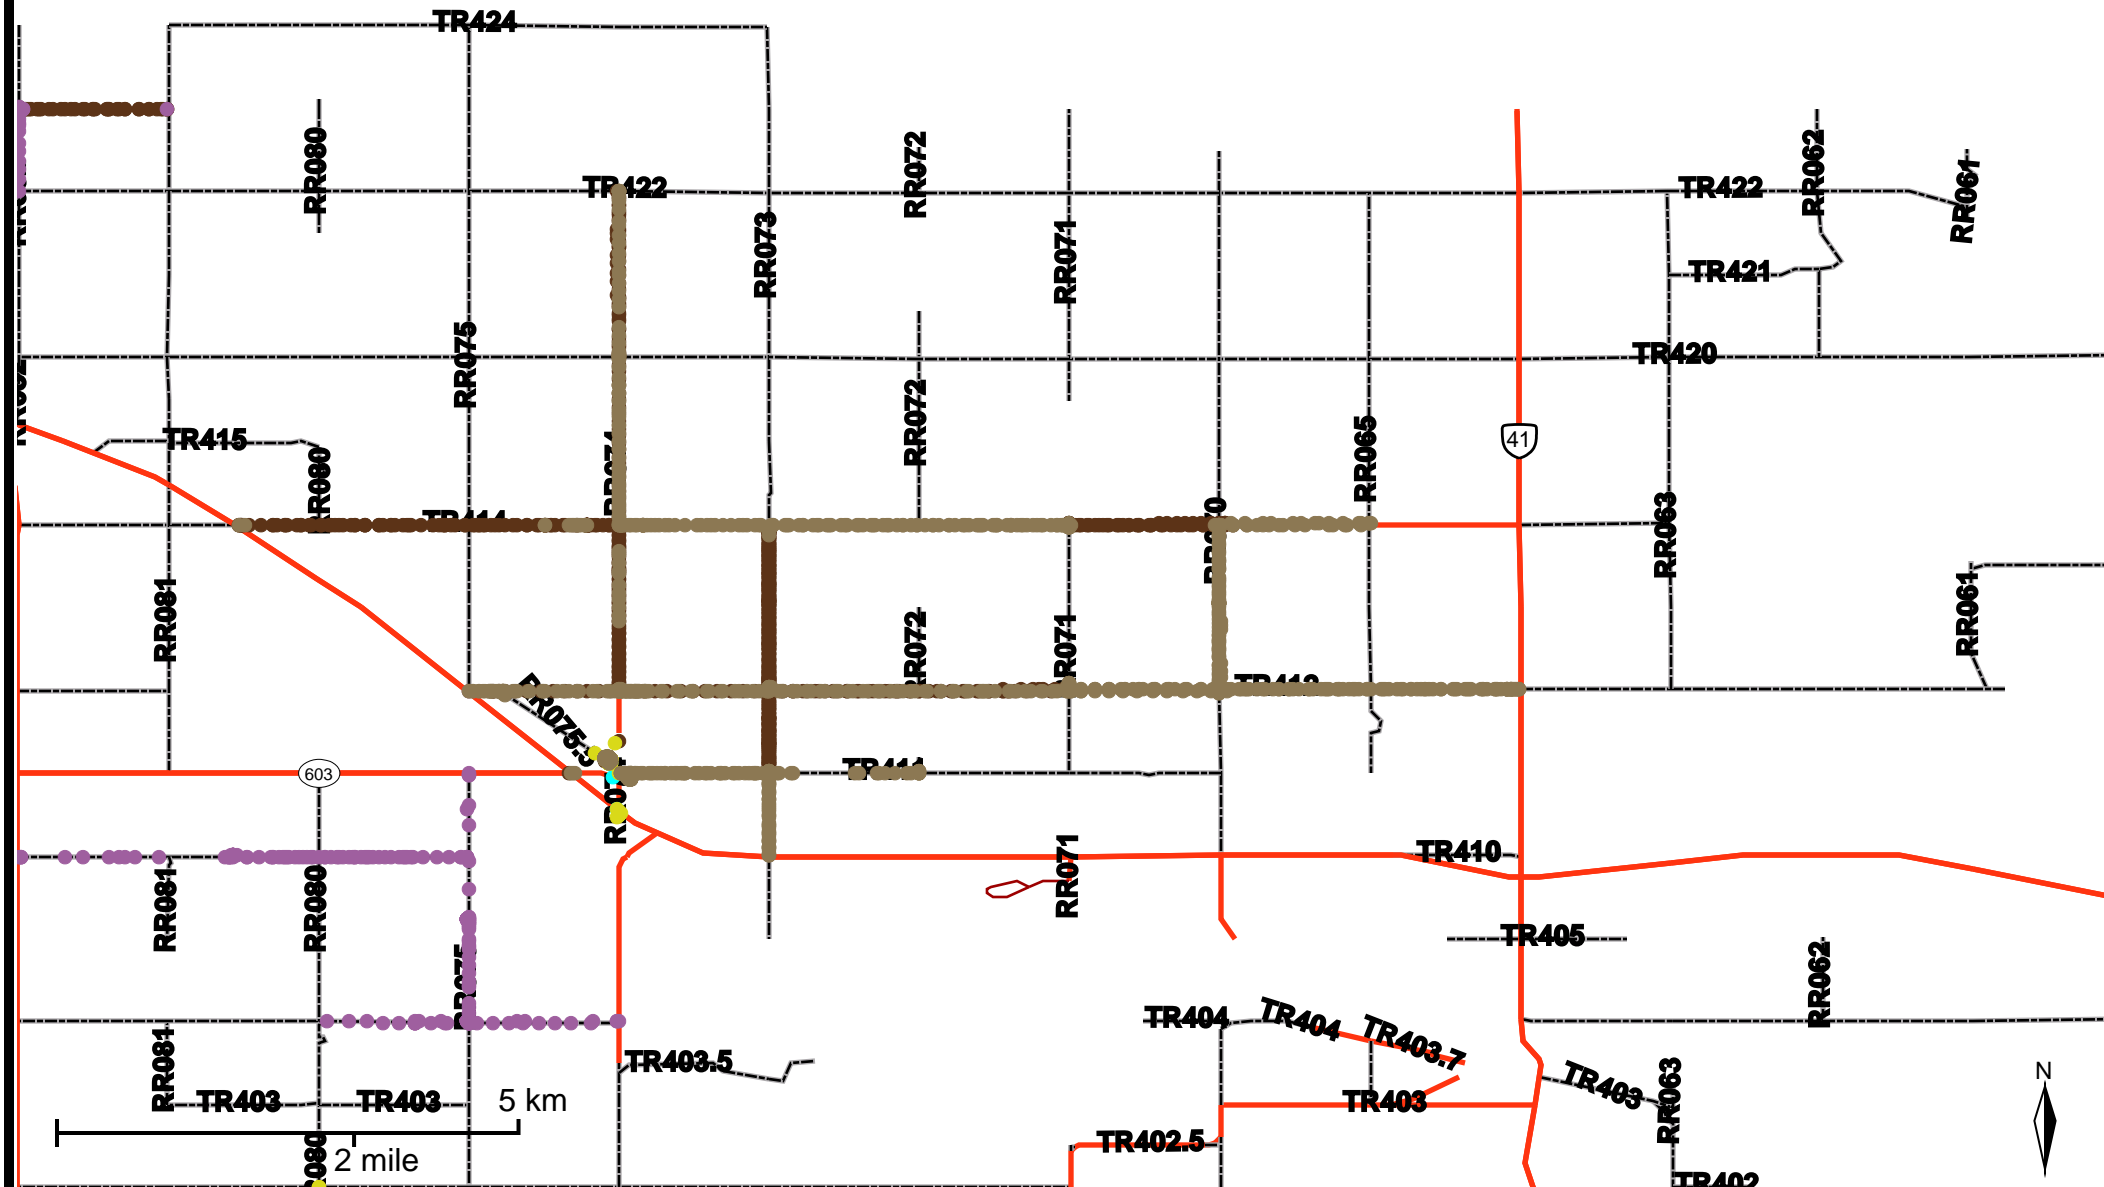

Grader Activity Weekly Report

From Date: 2019-04-22
To Date: 2019-04-28
Electoral Division: 6
Total Distance(km): 206.6
Total Time(h): 215.3
Speed Threshold(km/h): 10