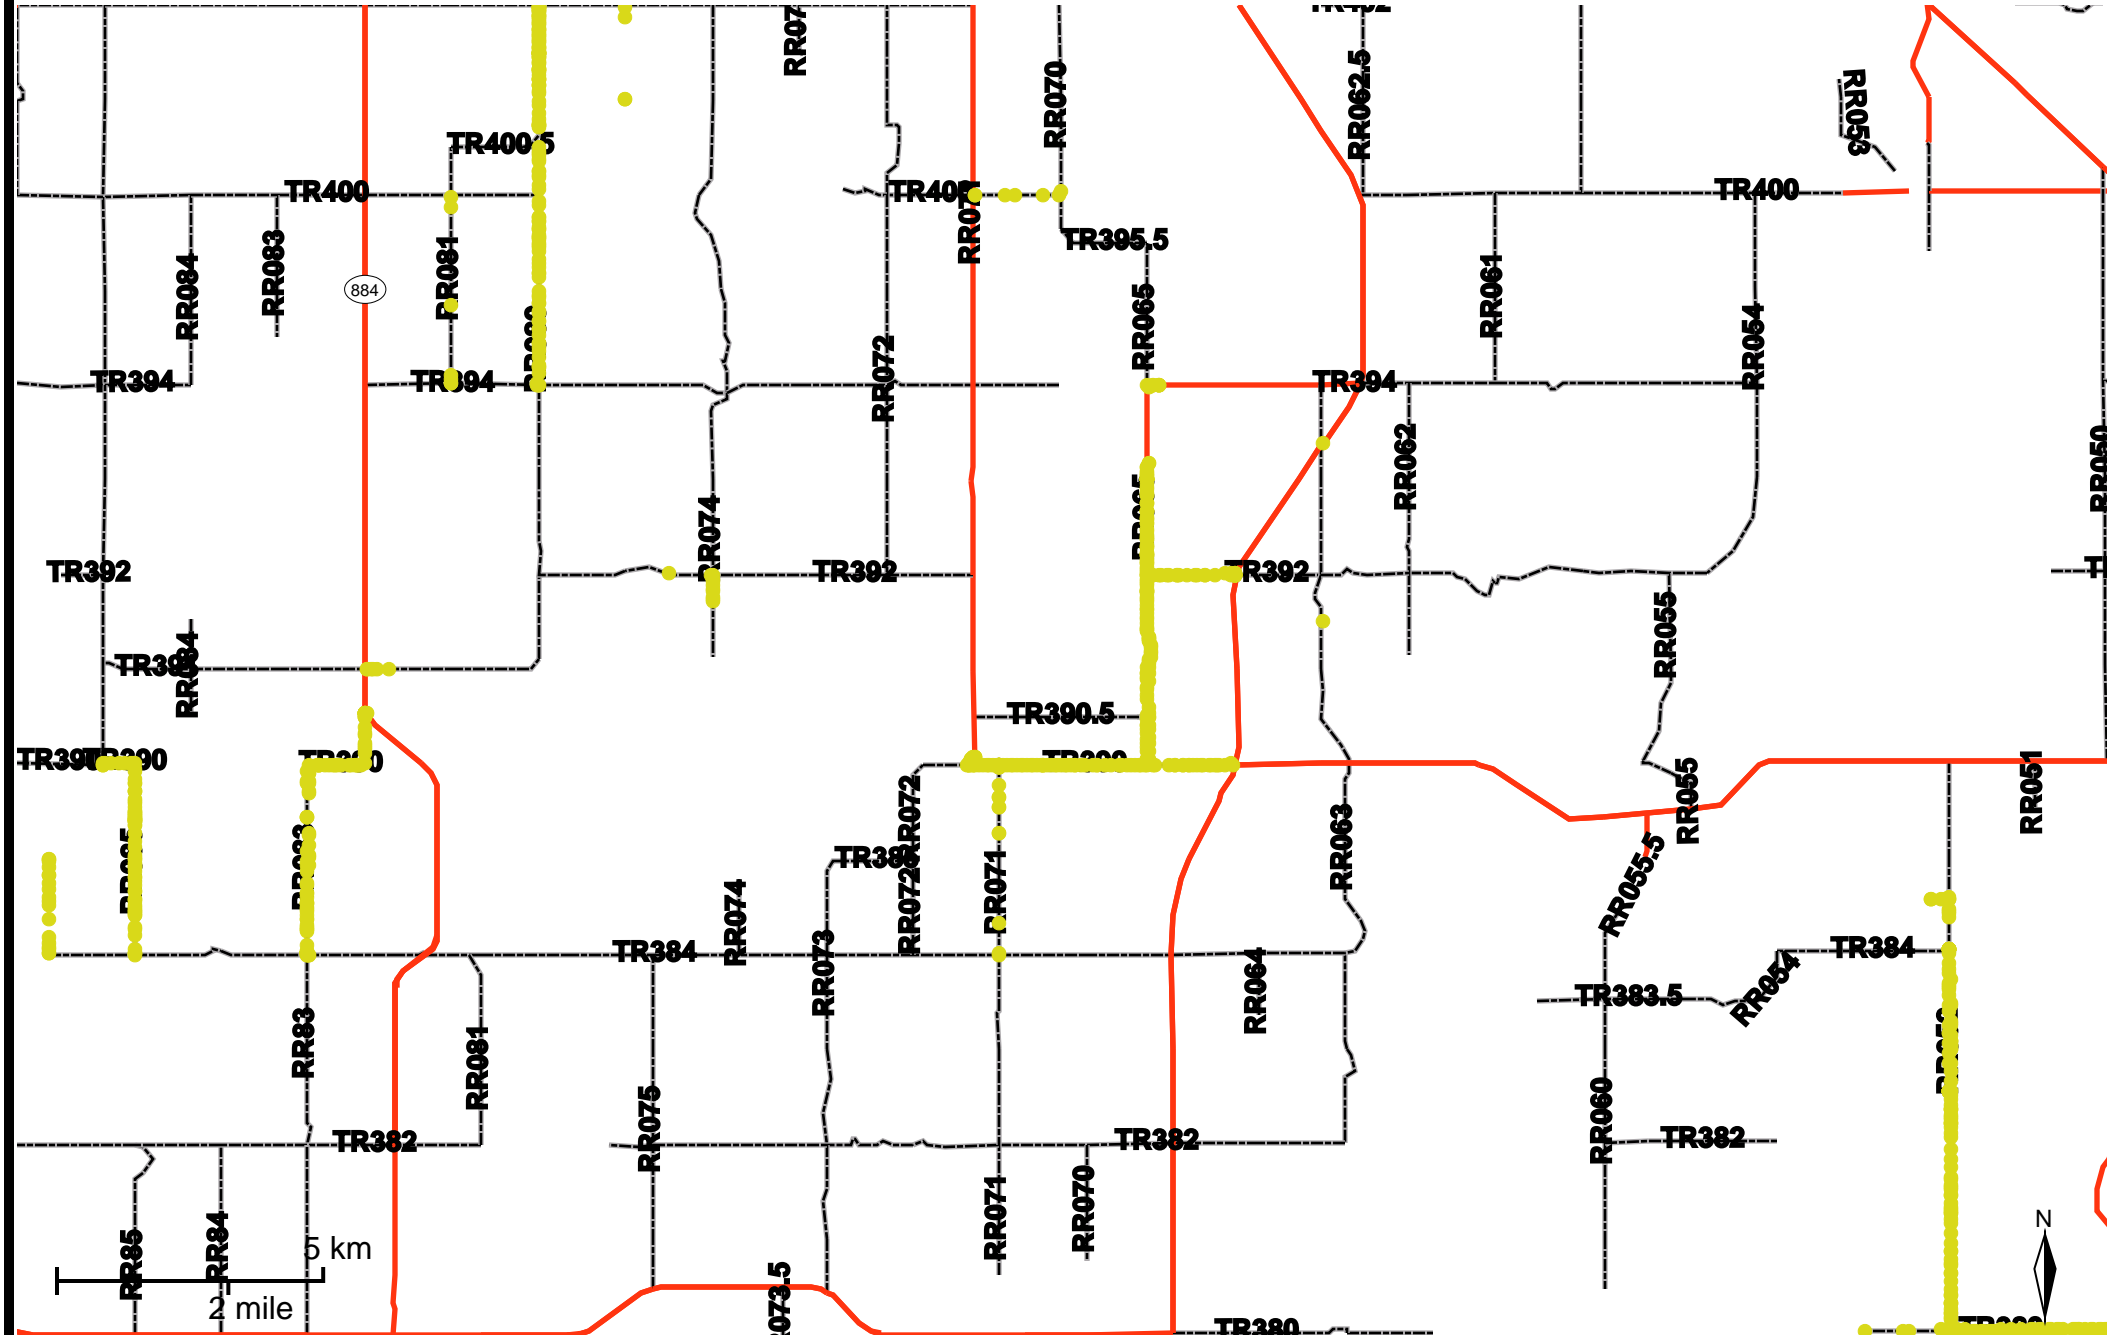

# Grader Activity Weekly Report

From Date: 2019-04-22  
To Date: 2019-04-28  
Electoral Division: 5  
Total Distance(km): 97.3  
Total Time(h): 15  
Speed Threshold(km/h): 10