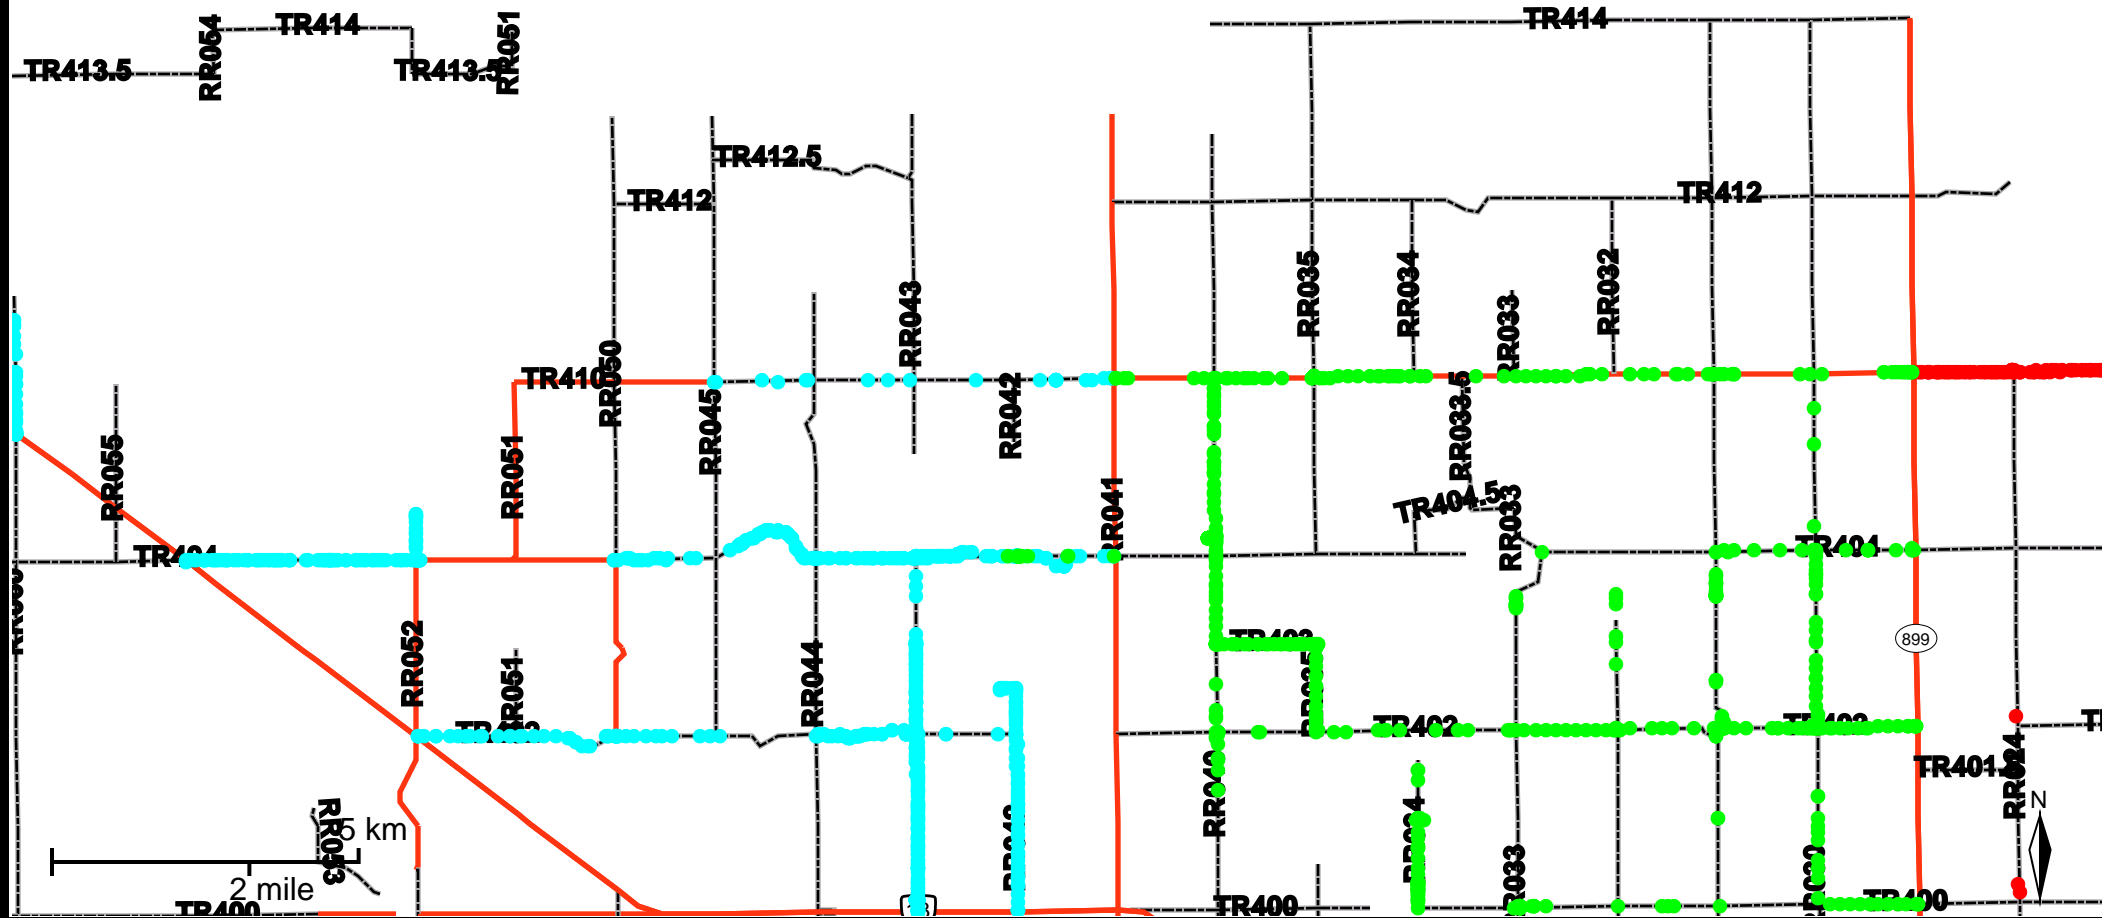

Grader Activity Weekly Report

From Date: 2019-04-22
To Date: 2019-04-28
Electoral Division: 4
Total Distance(km): 123.7
Total Time(h): 20.6
Speed Threshold(km/h): 10