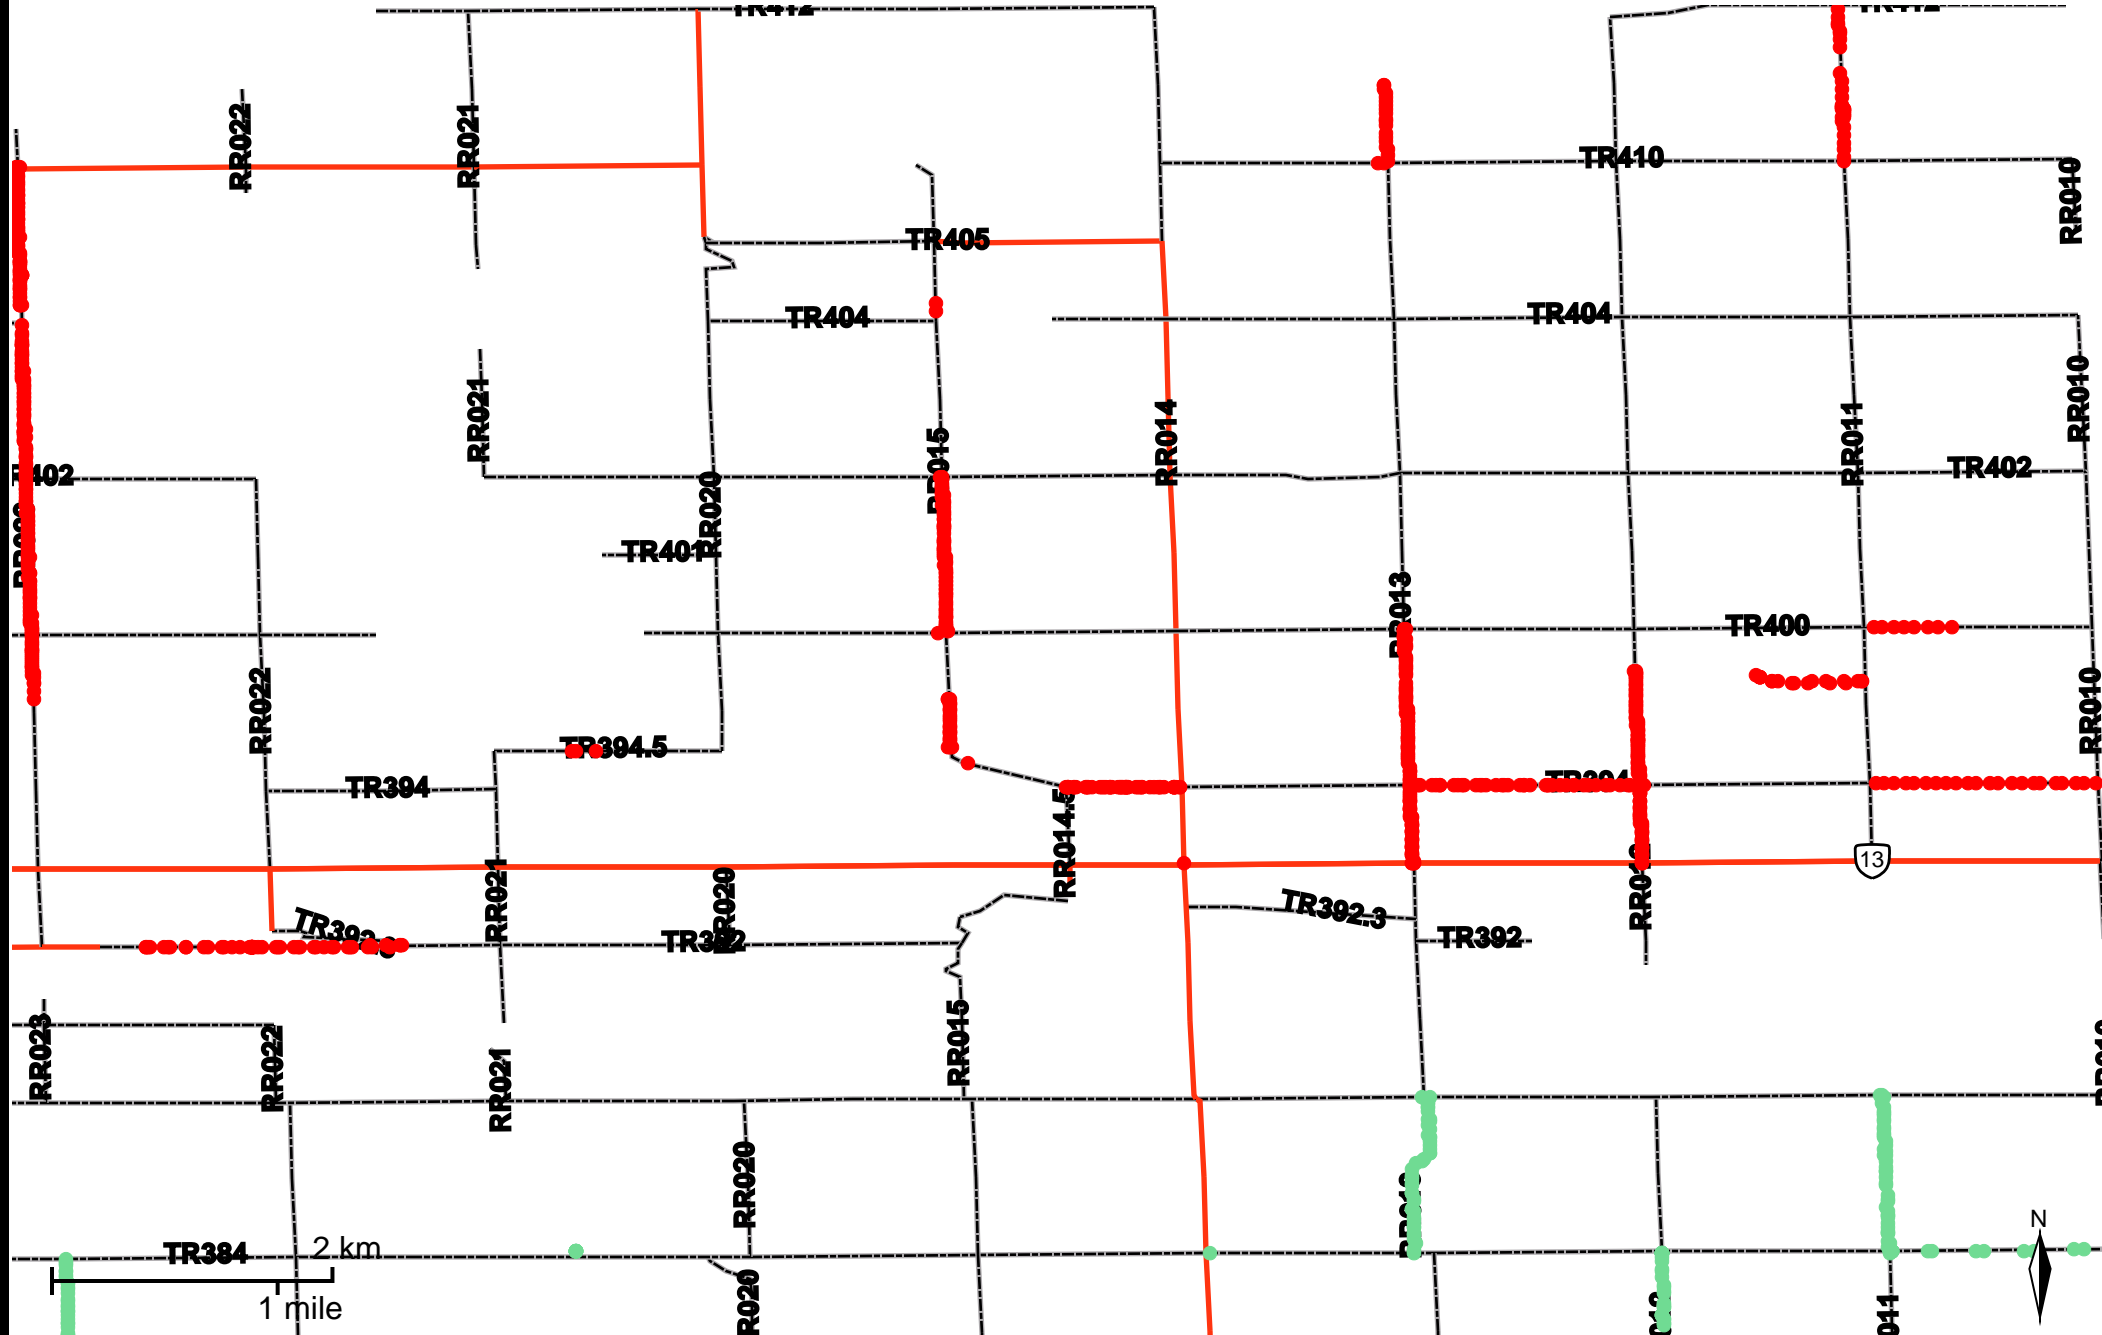

Grader Activity Weekly Report

From Date: 2019-04-22
To Date: 2019-04-28
Electoral Division: 2
Total Distance(km): 158.4
Total Time(h): 20.1
Speed Threshold(km/h): 10