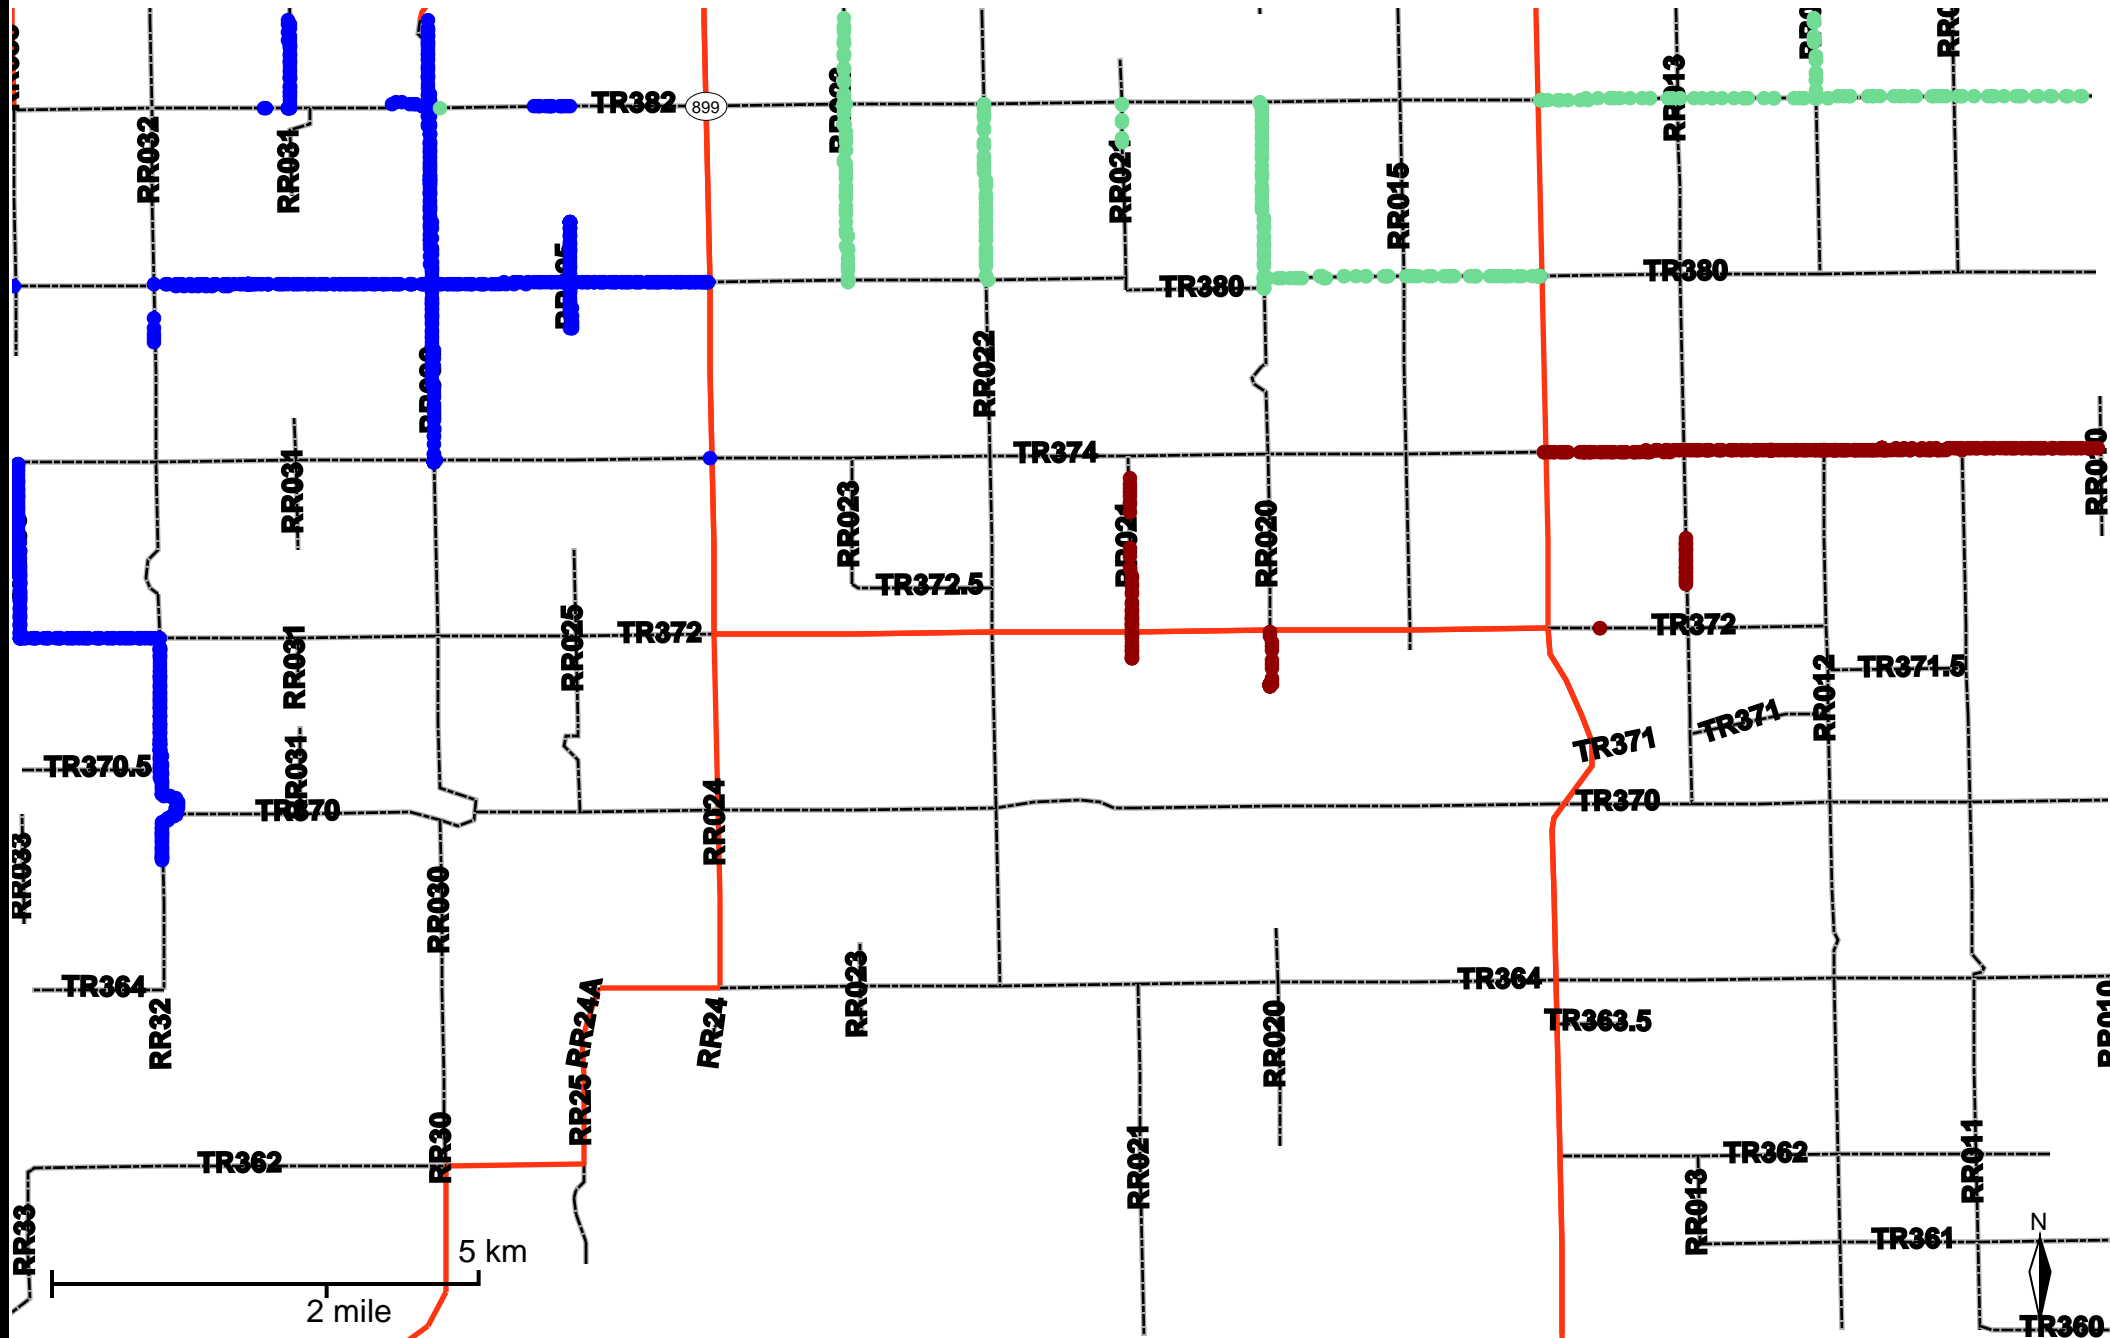

Grader Activity Weekly Report

From Date: 2019-04-22
 To Date: 2019-04-28
 Electoral Division: 1
 Total Distance(km): 238.3
 Total Time(h): 35.3
 Speed Threshold(km/h): 10