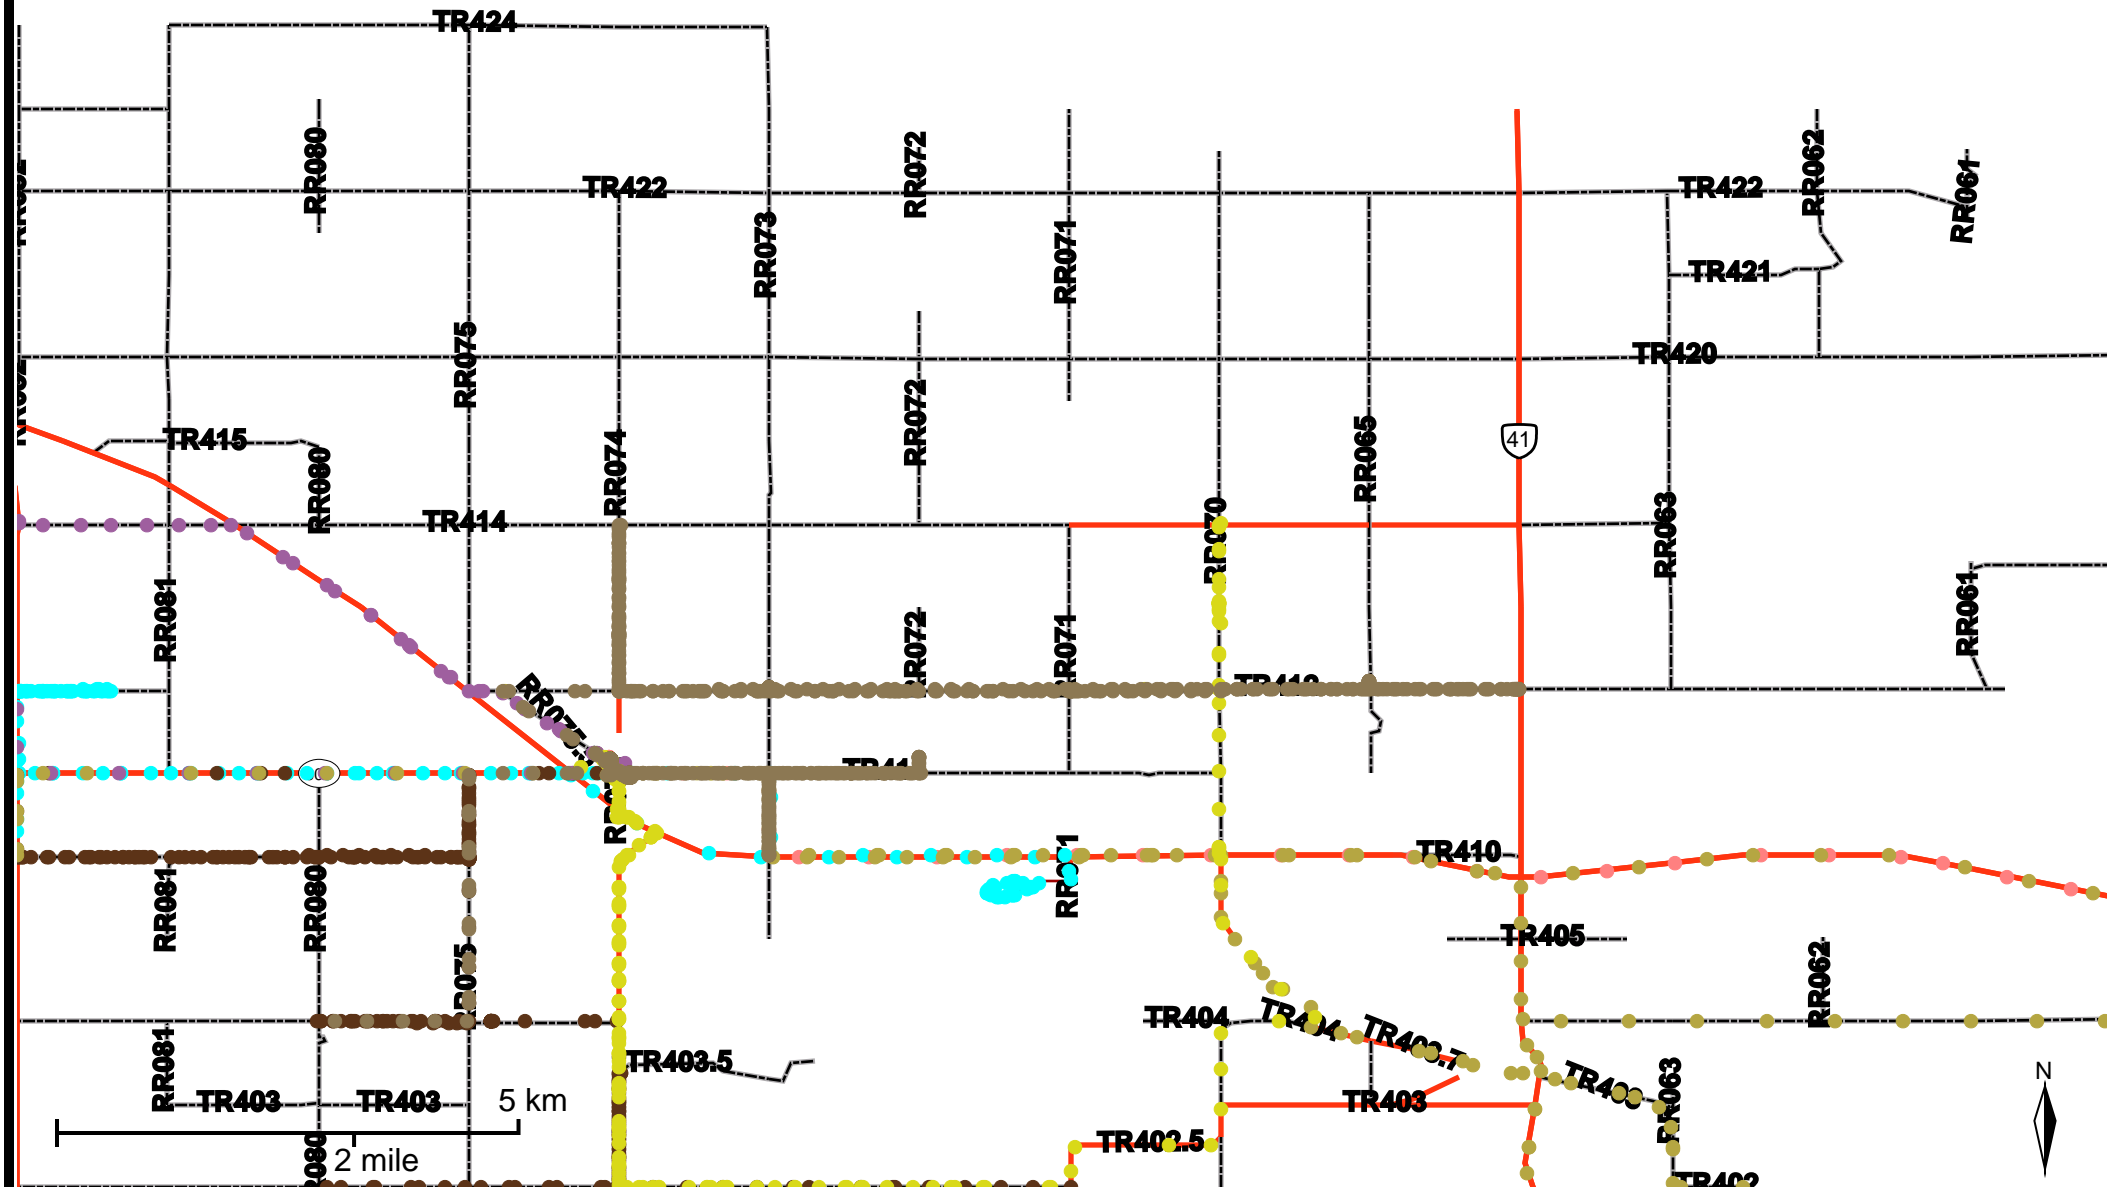

Grader Activity Weekly Report

From Date: 2019-04-01
To Date: 2019-04-07
Electoral Division: 6
Total Distance(km): 567.3
Total Time(h): 334.6
Speed Threshold(km/h): 45