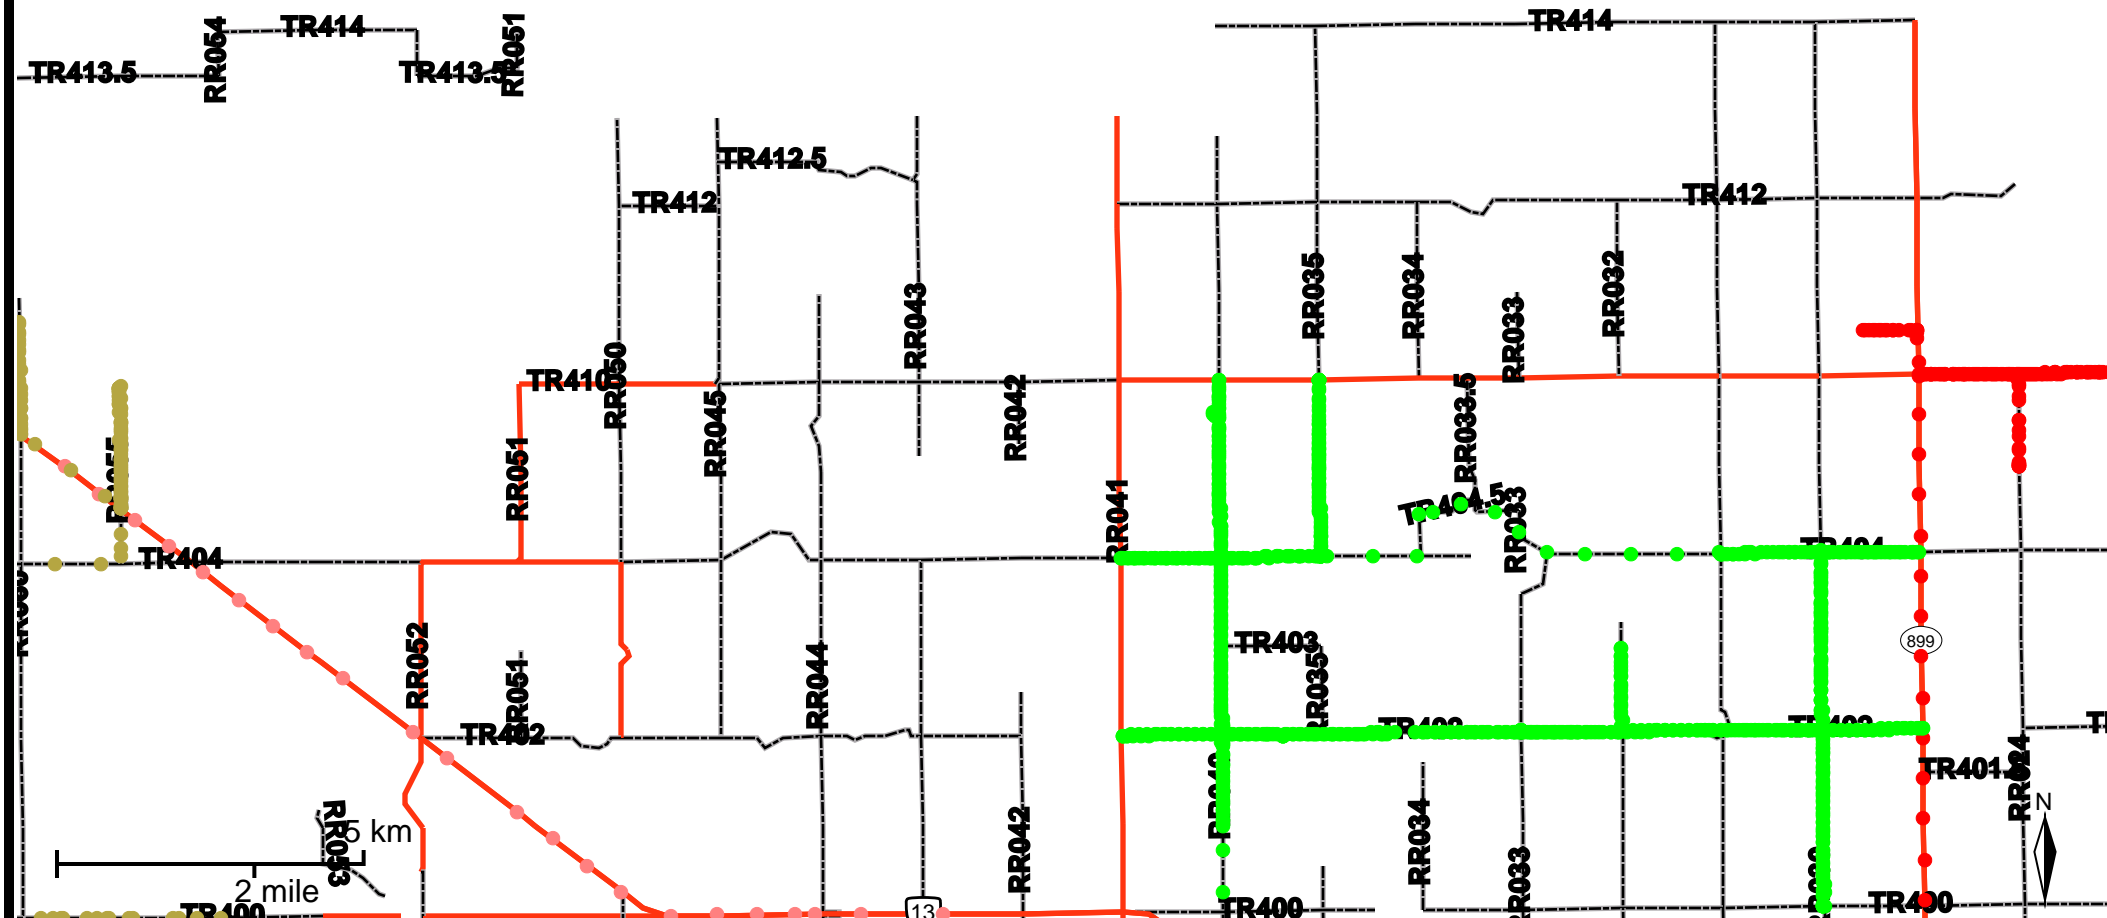

Grader Activity Weekly Report

From Date: 2019-04-01
To Date: 2019-04-07
Electoral Division: 4
Total Distance(km): 246.1
Total Time(h): 20.6
Speed Threshold(km/h): 45