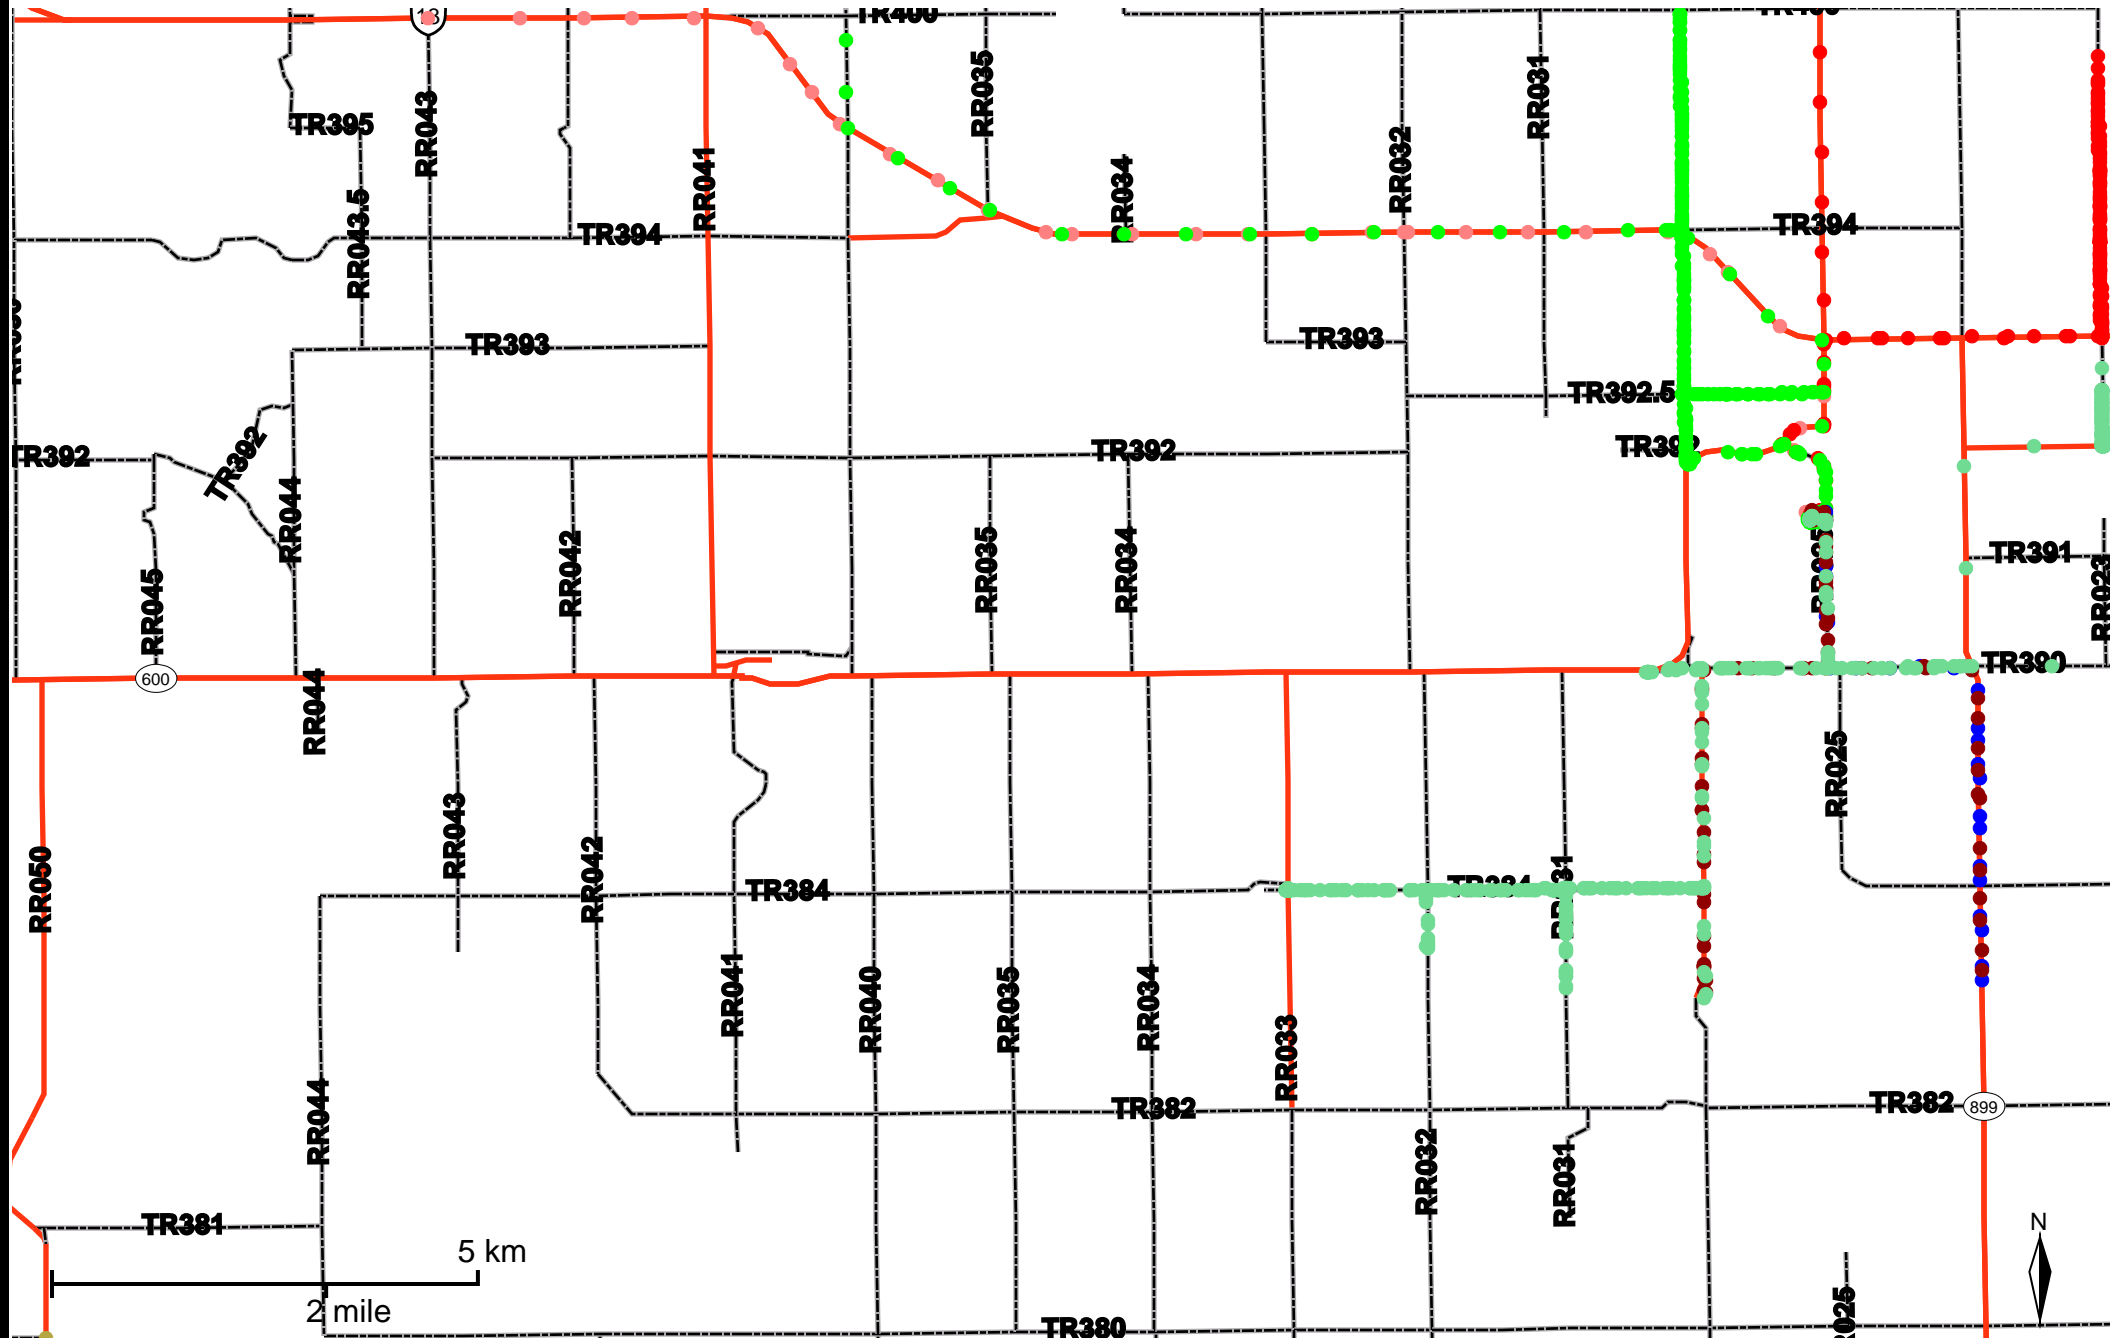

# Grader Activity Weekly Report

From Date: 2019-04-01  
 To Date: 2019-04-07  
 Electoral Division: 3  
 Total Distance(km): 345.4  
 Total Time(h): 44  
 Speed Threshold(km/h): 45