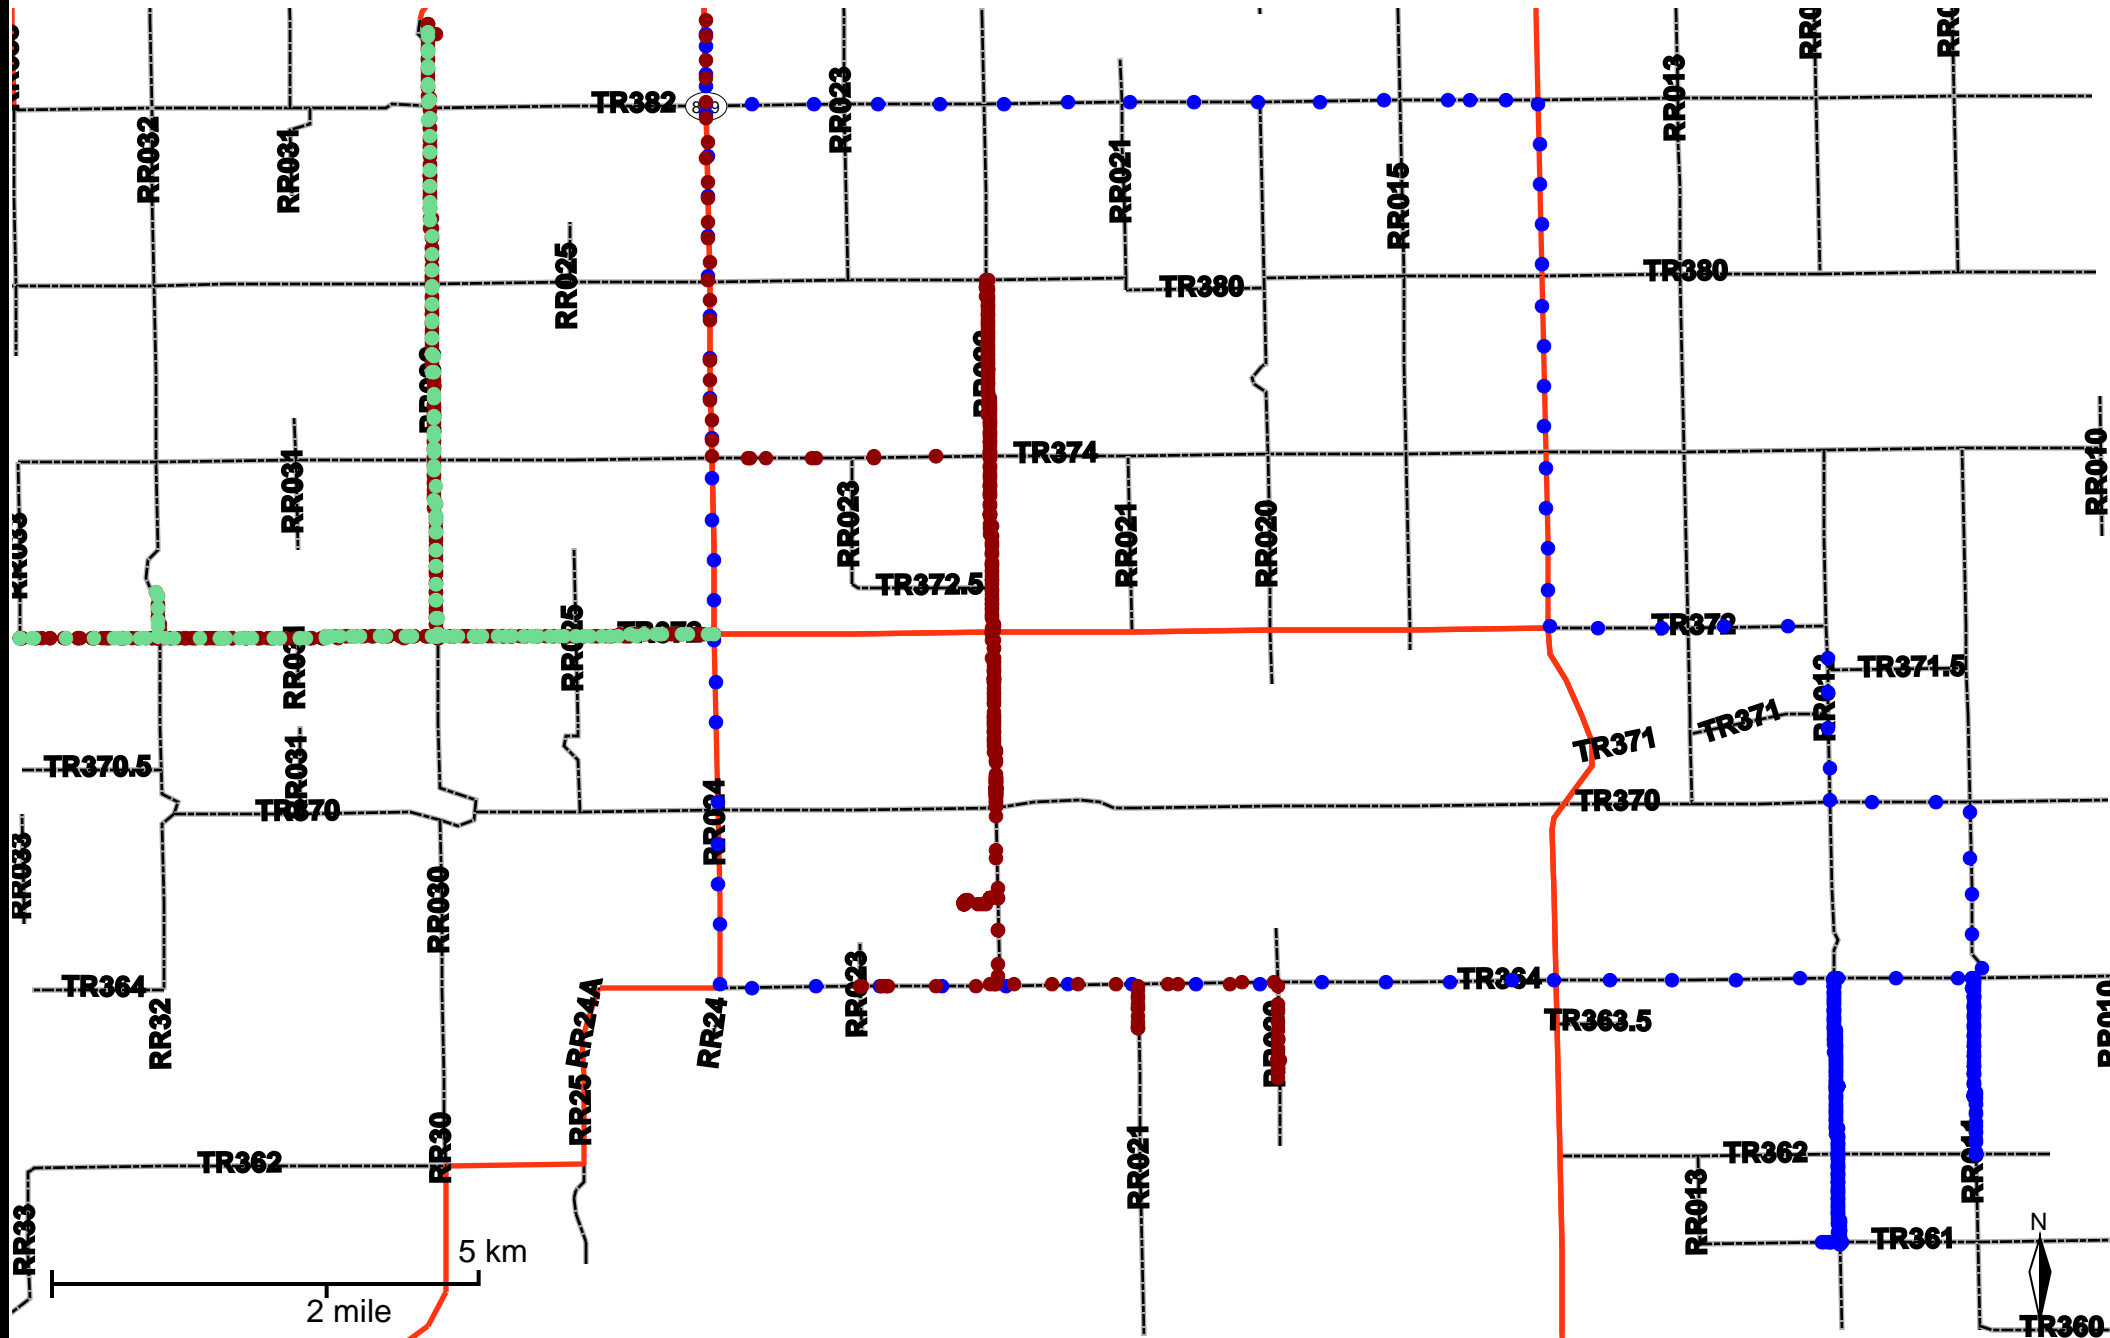

# Grader Activity Weekly Report

From Date: 2019-04-01  
To Date: 2019-04-07  
Electoral Division: 1  
Total Distance(km): 315.2  
Total Time(h): 26.4  
Speed Threshold(km/h): 45