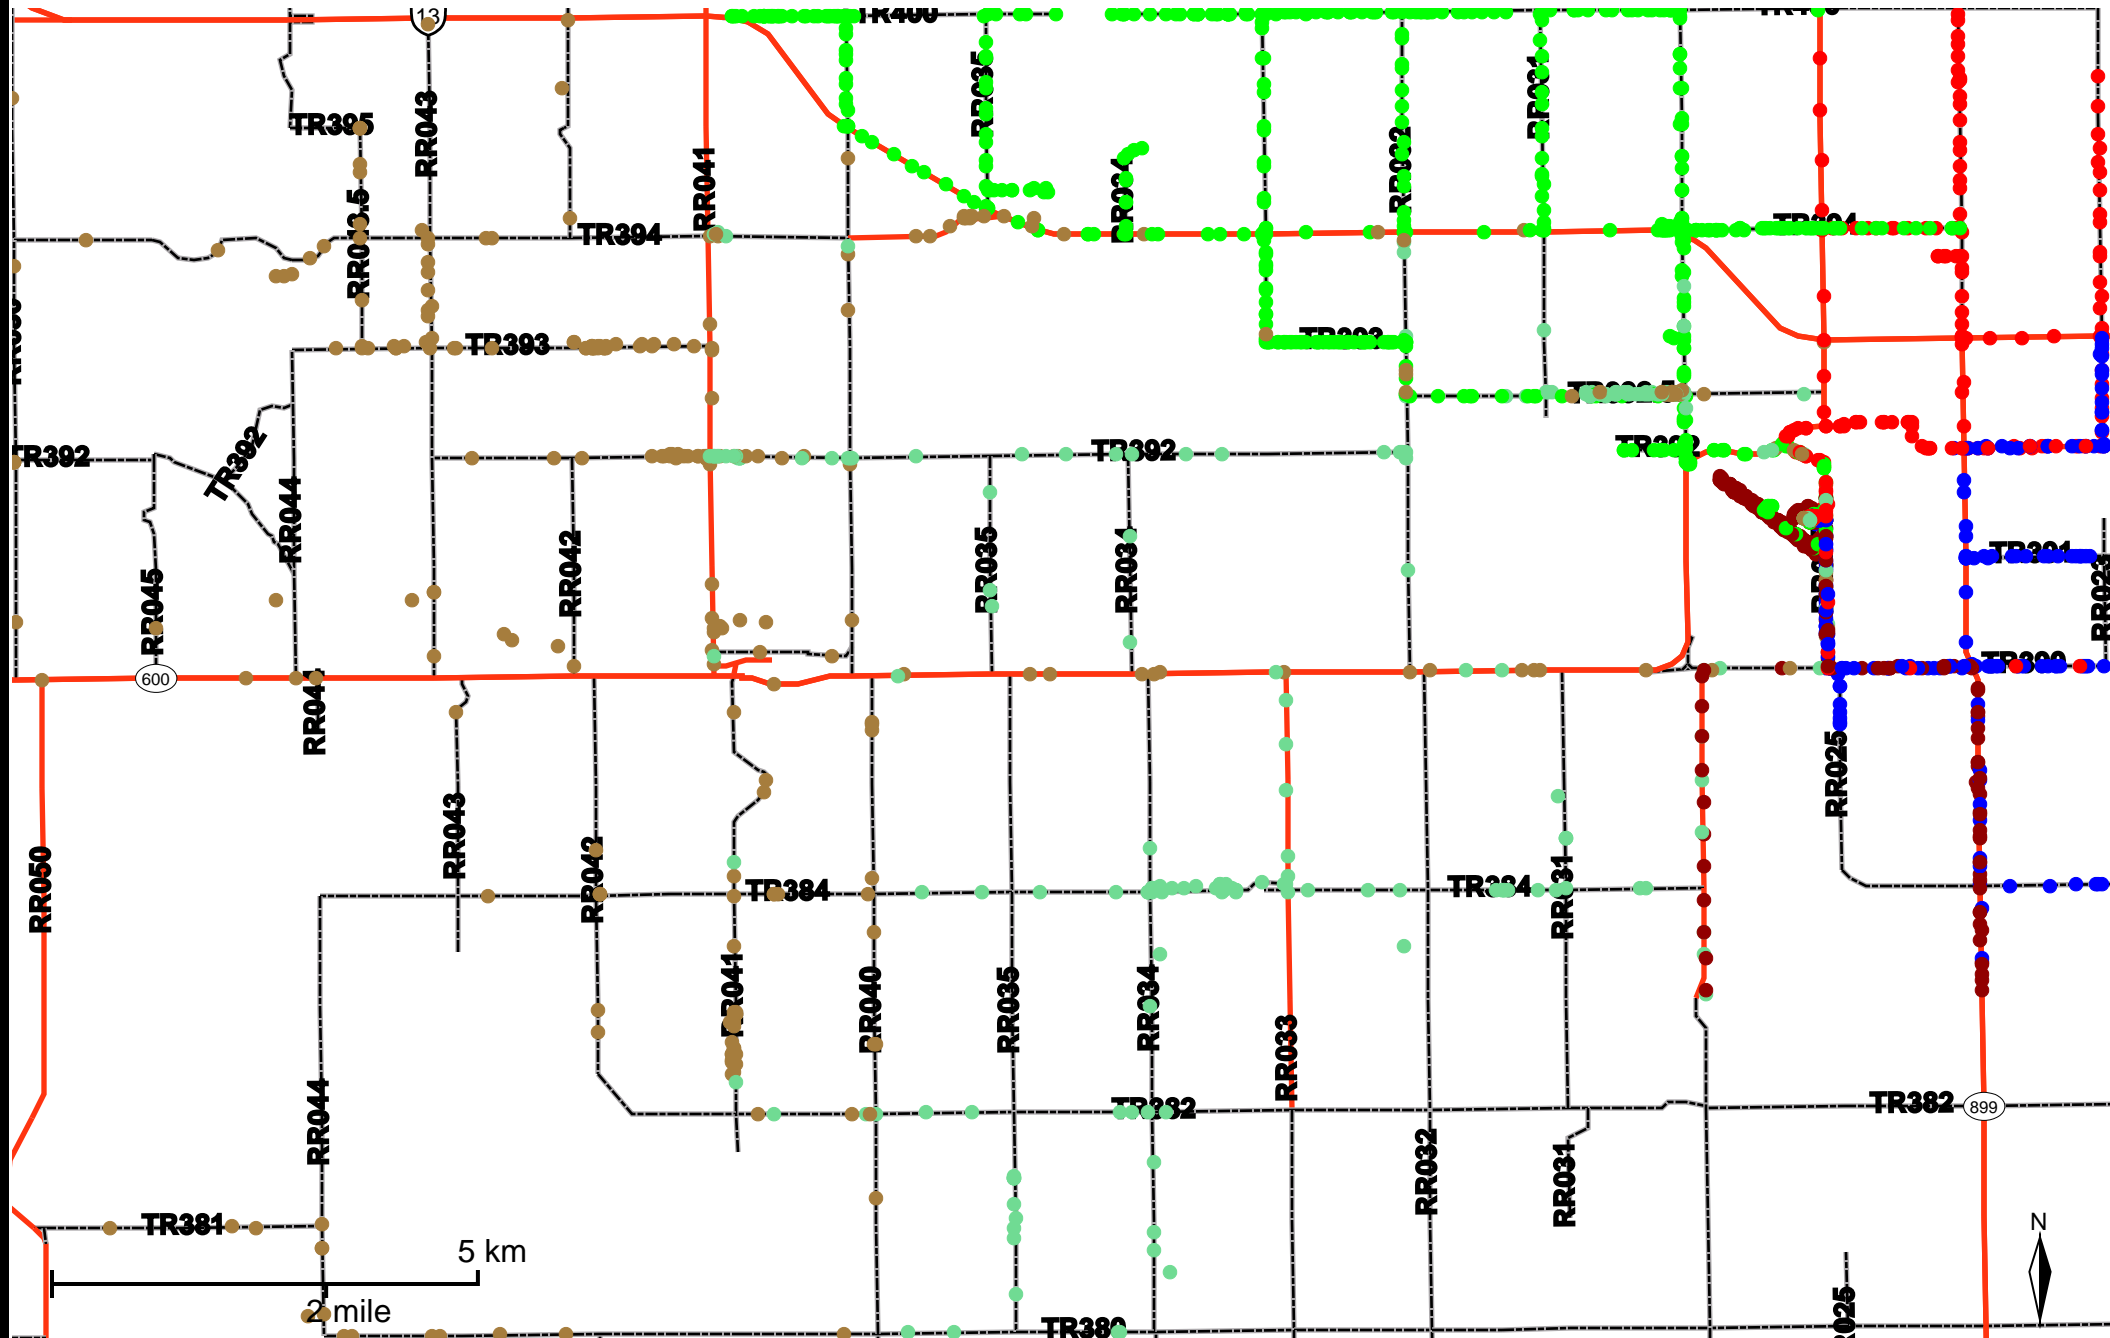

# Grader Activity Weekly Report

From Date: 2019-02-25  
To Date: 2019-03-03  
Electoral Division: 3  
Total Distance(km): 1322.8  
Total Time(h): 184.3  
Speed Threshold(km/h): 45