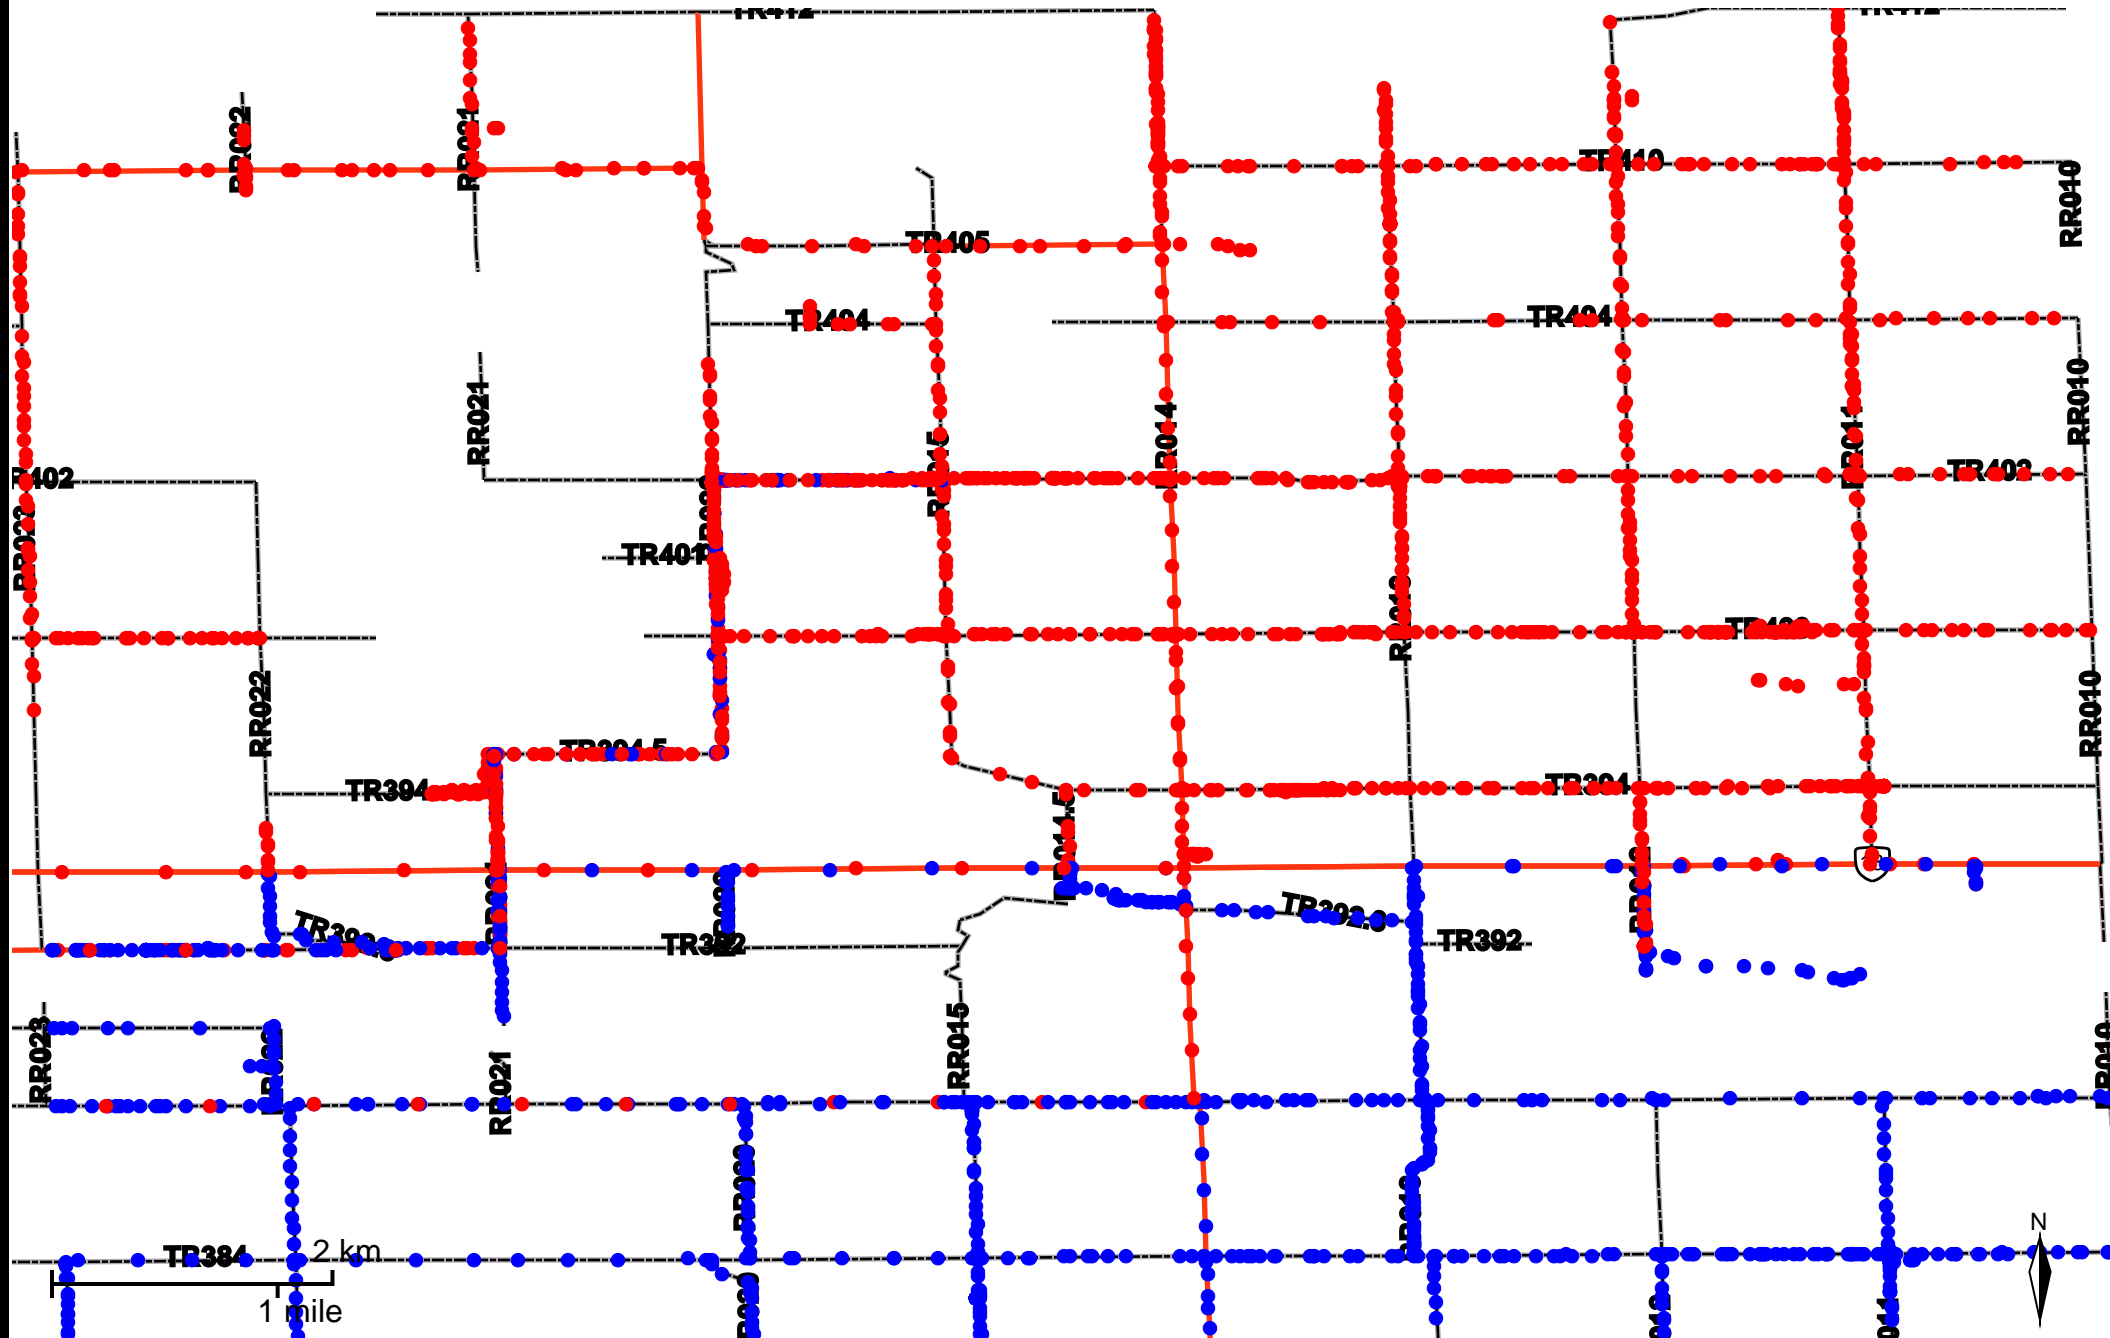

Grader Activity Weekly Report

From Date: 2019-02-25
To Date: 2019-03-03
Electoral Division: 2
Total Distance(km): 857.2
Total Time(h): 47.8
Speed Threshold(km/h): 45