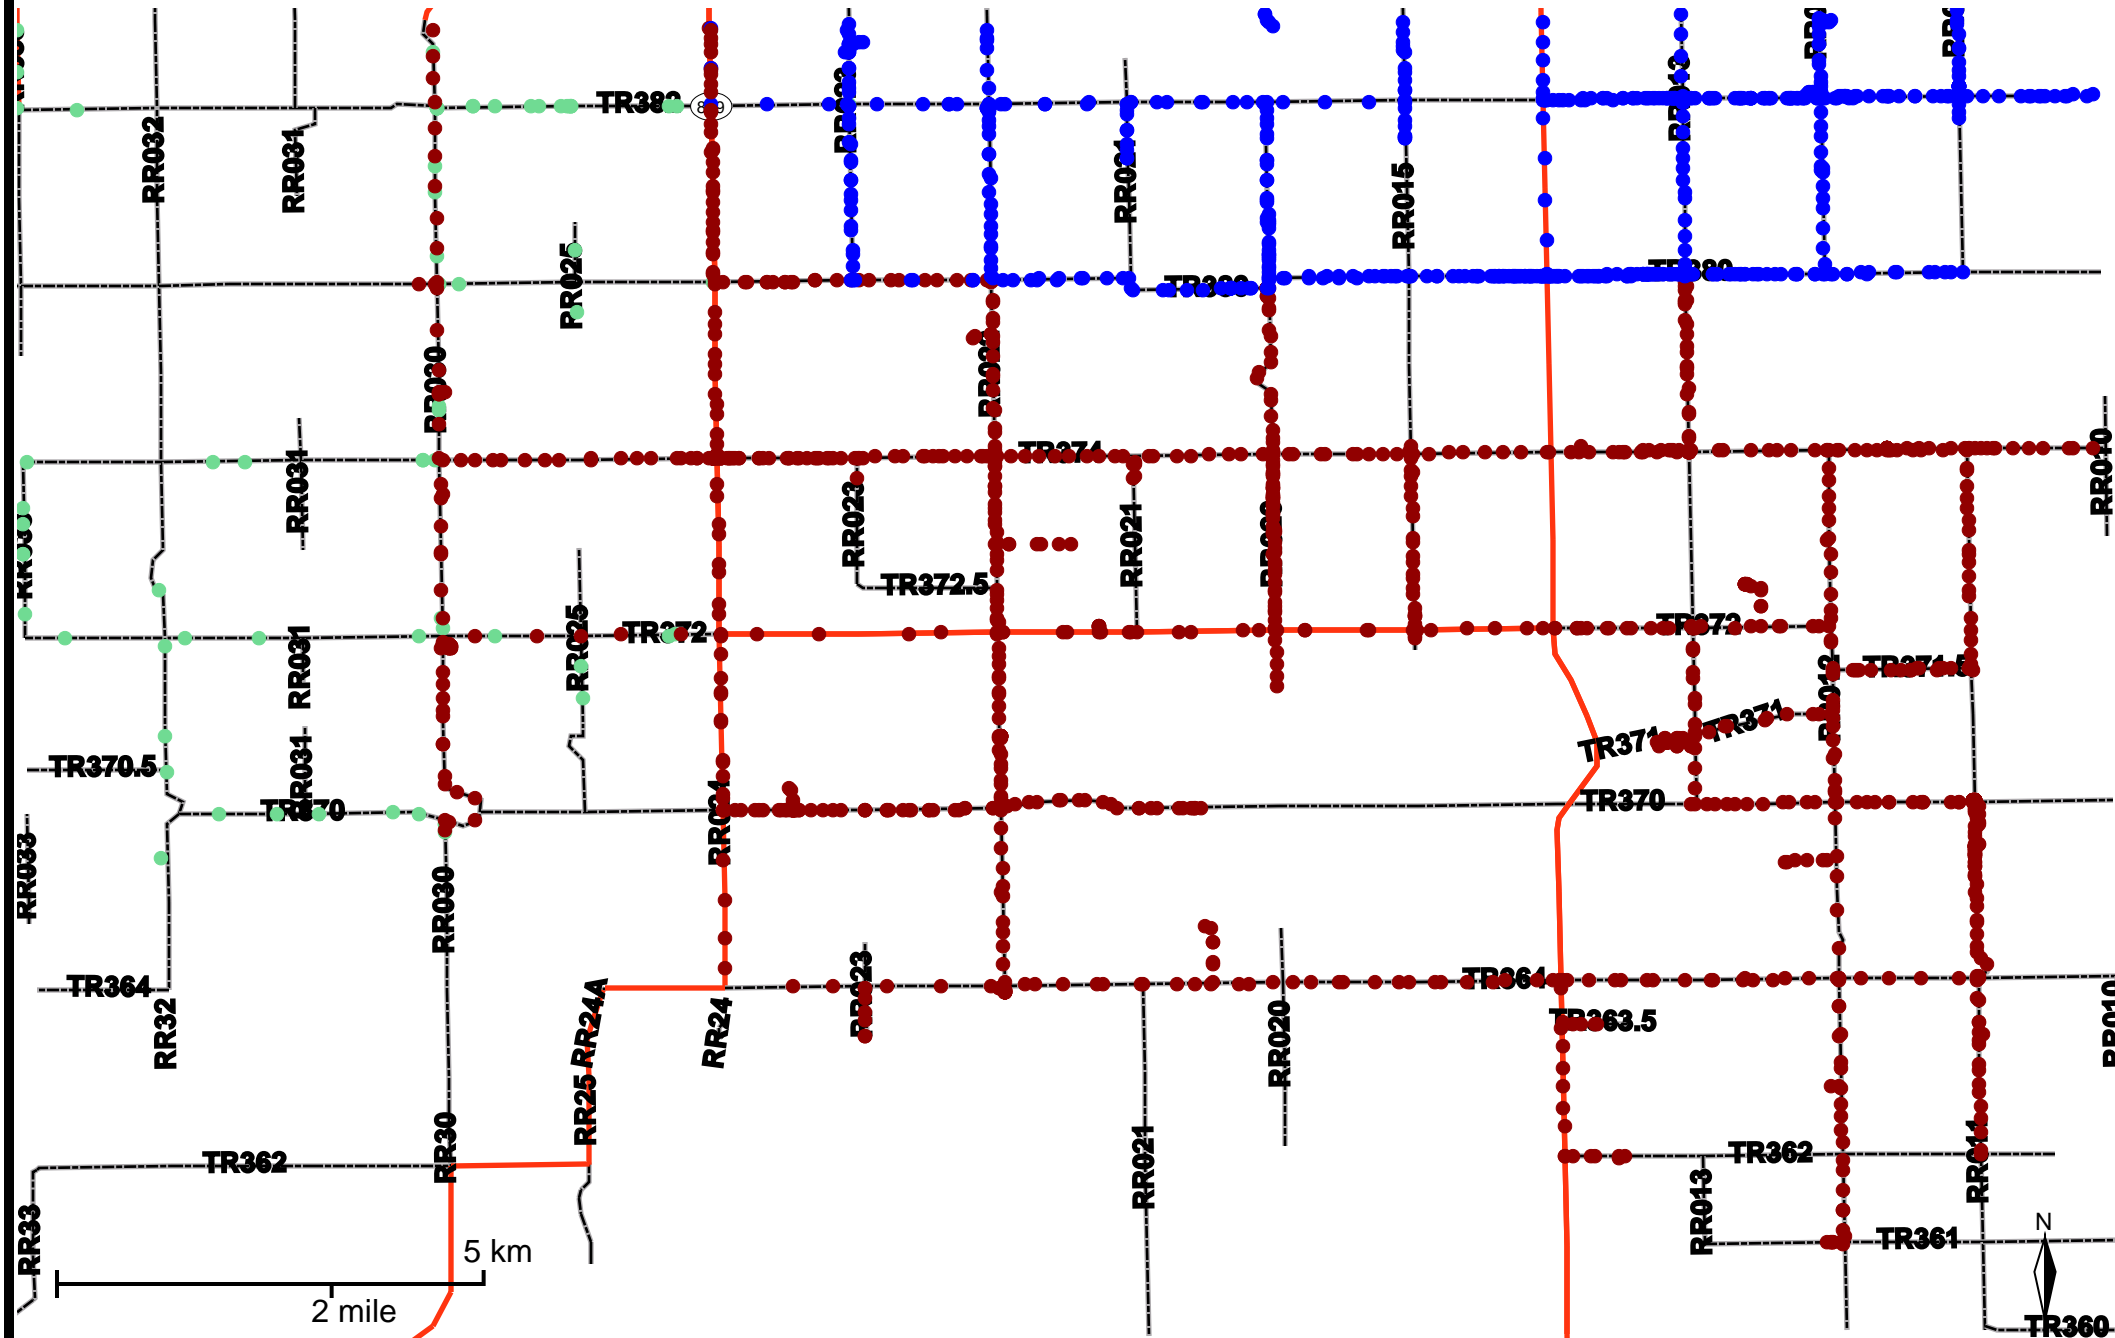

Grader Activity Weekly Report

From Date: 2019-02-25
To Date: 2019-03-03
Electoral Division: 1
Total Distance(km): 669.8
Total Time(h): 39.8
Speed Threshold(km/h): 45