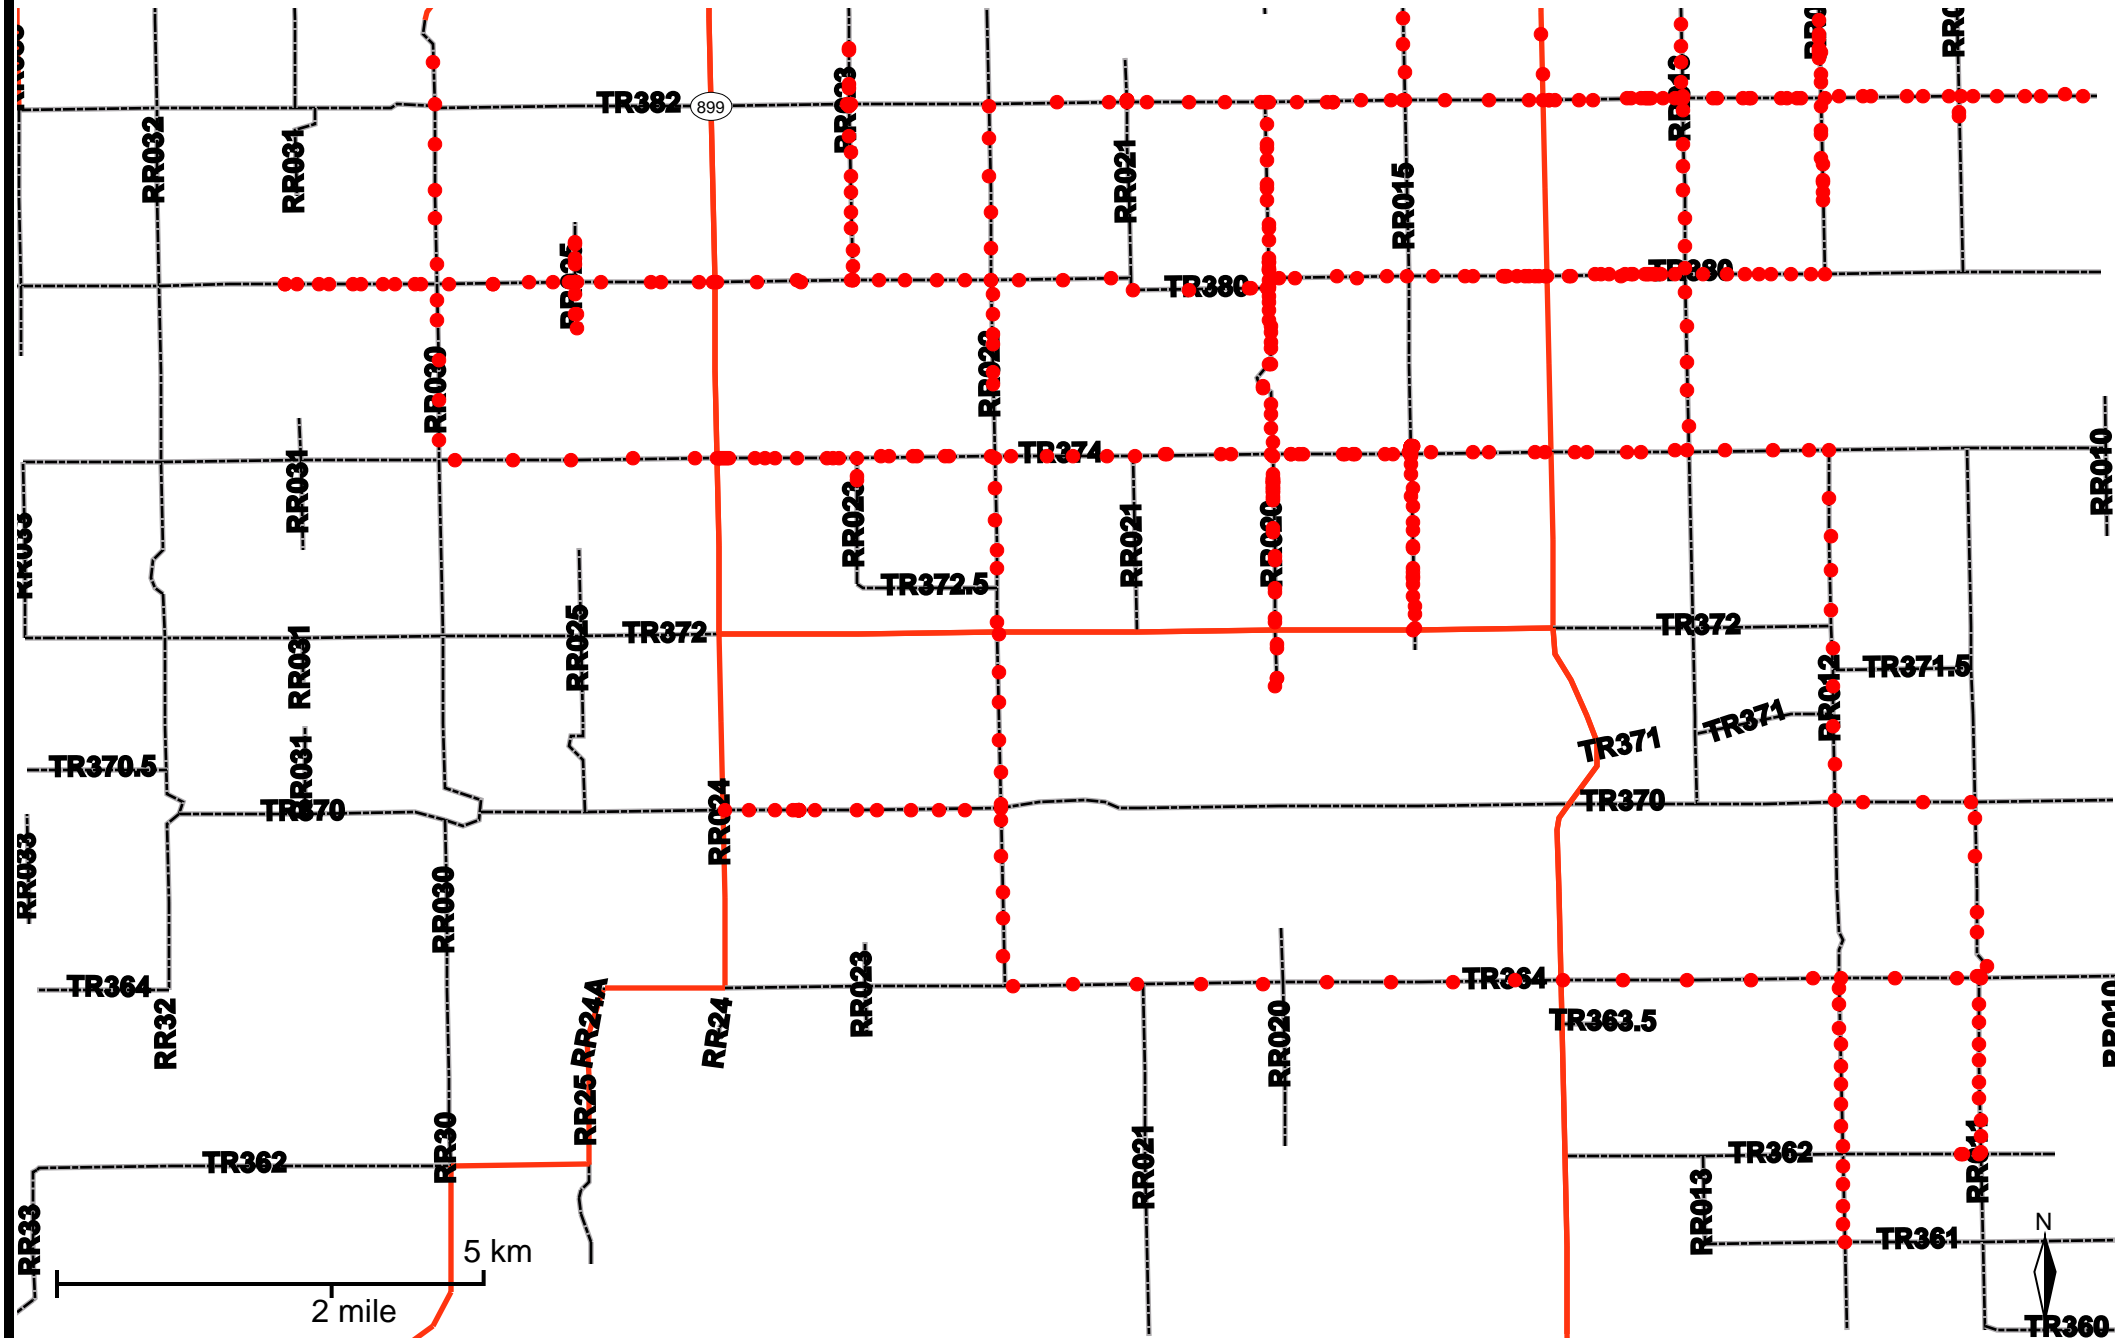

Grader Activity Weekly Report

From Date: 2019-03-04
To Date: 2019-03-10
Electoral Division: 1
Total Distance(km): 240.4
Total Time(h): 9
Speed Threshold(km/h): 45