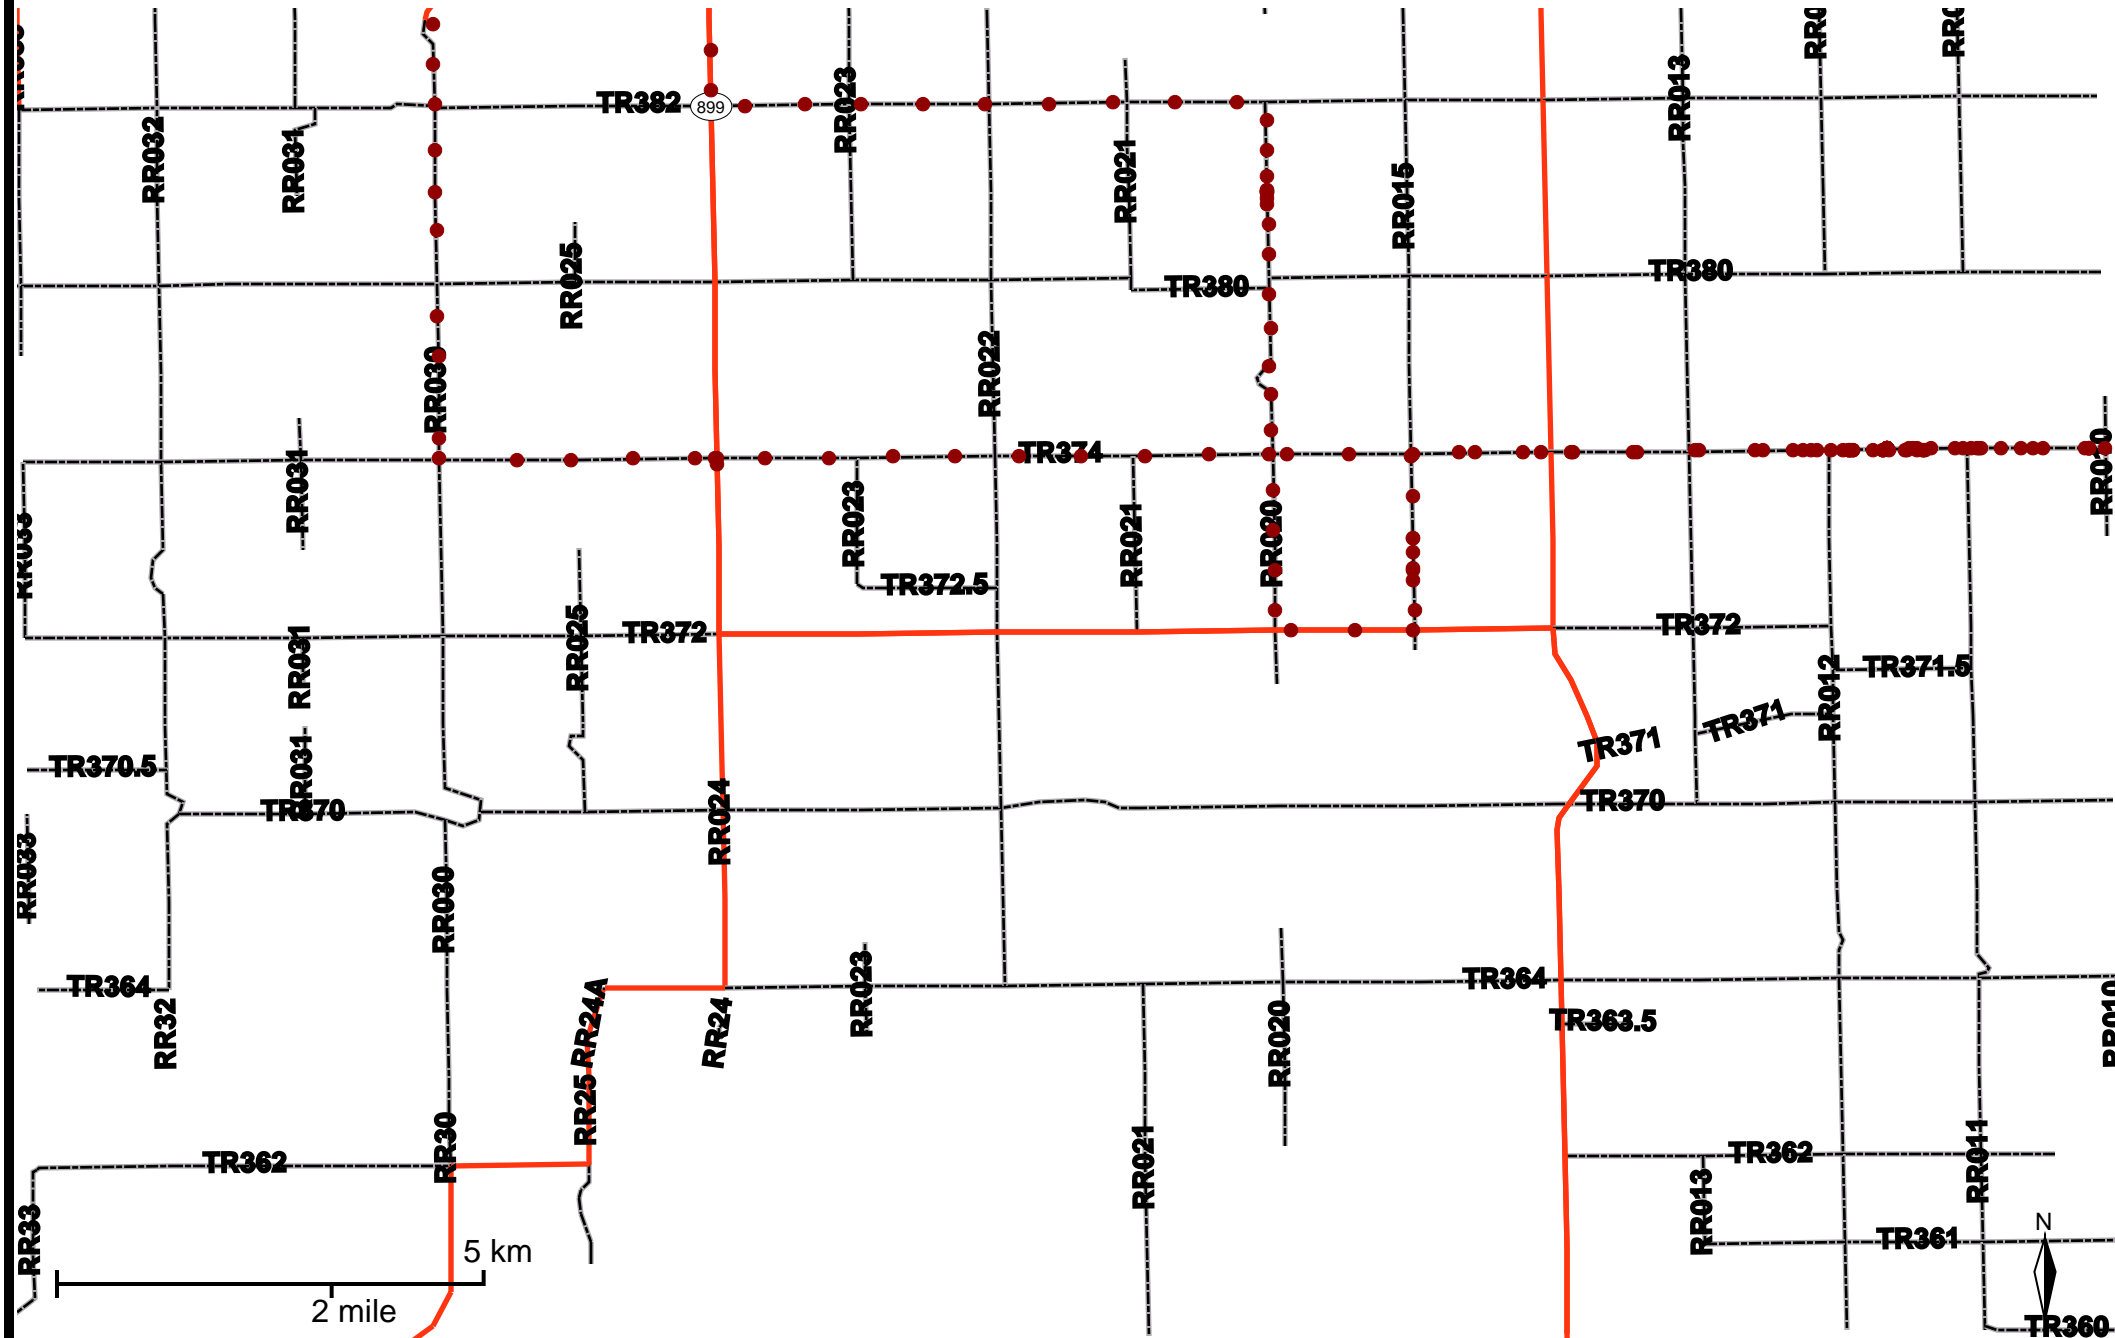

# Grader Activity Weekly Report

From Date: 2019-03-18  
 To Date: 2019-03-24  
 Electoral Division: 1  
 Total Distance(km): 59.1  
 Total Time(h): 2.7  
 Speed Threshold(km/h): 45