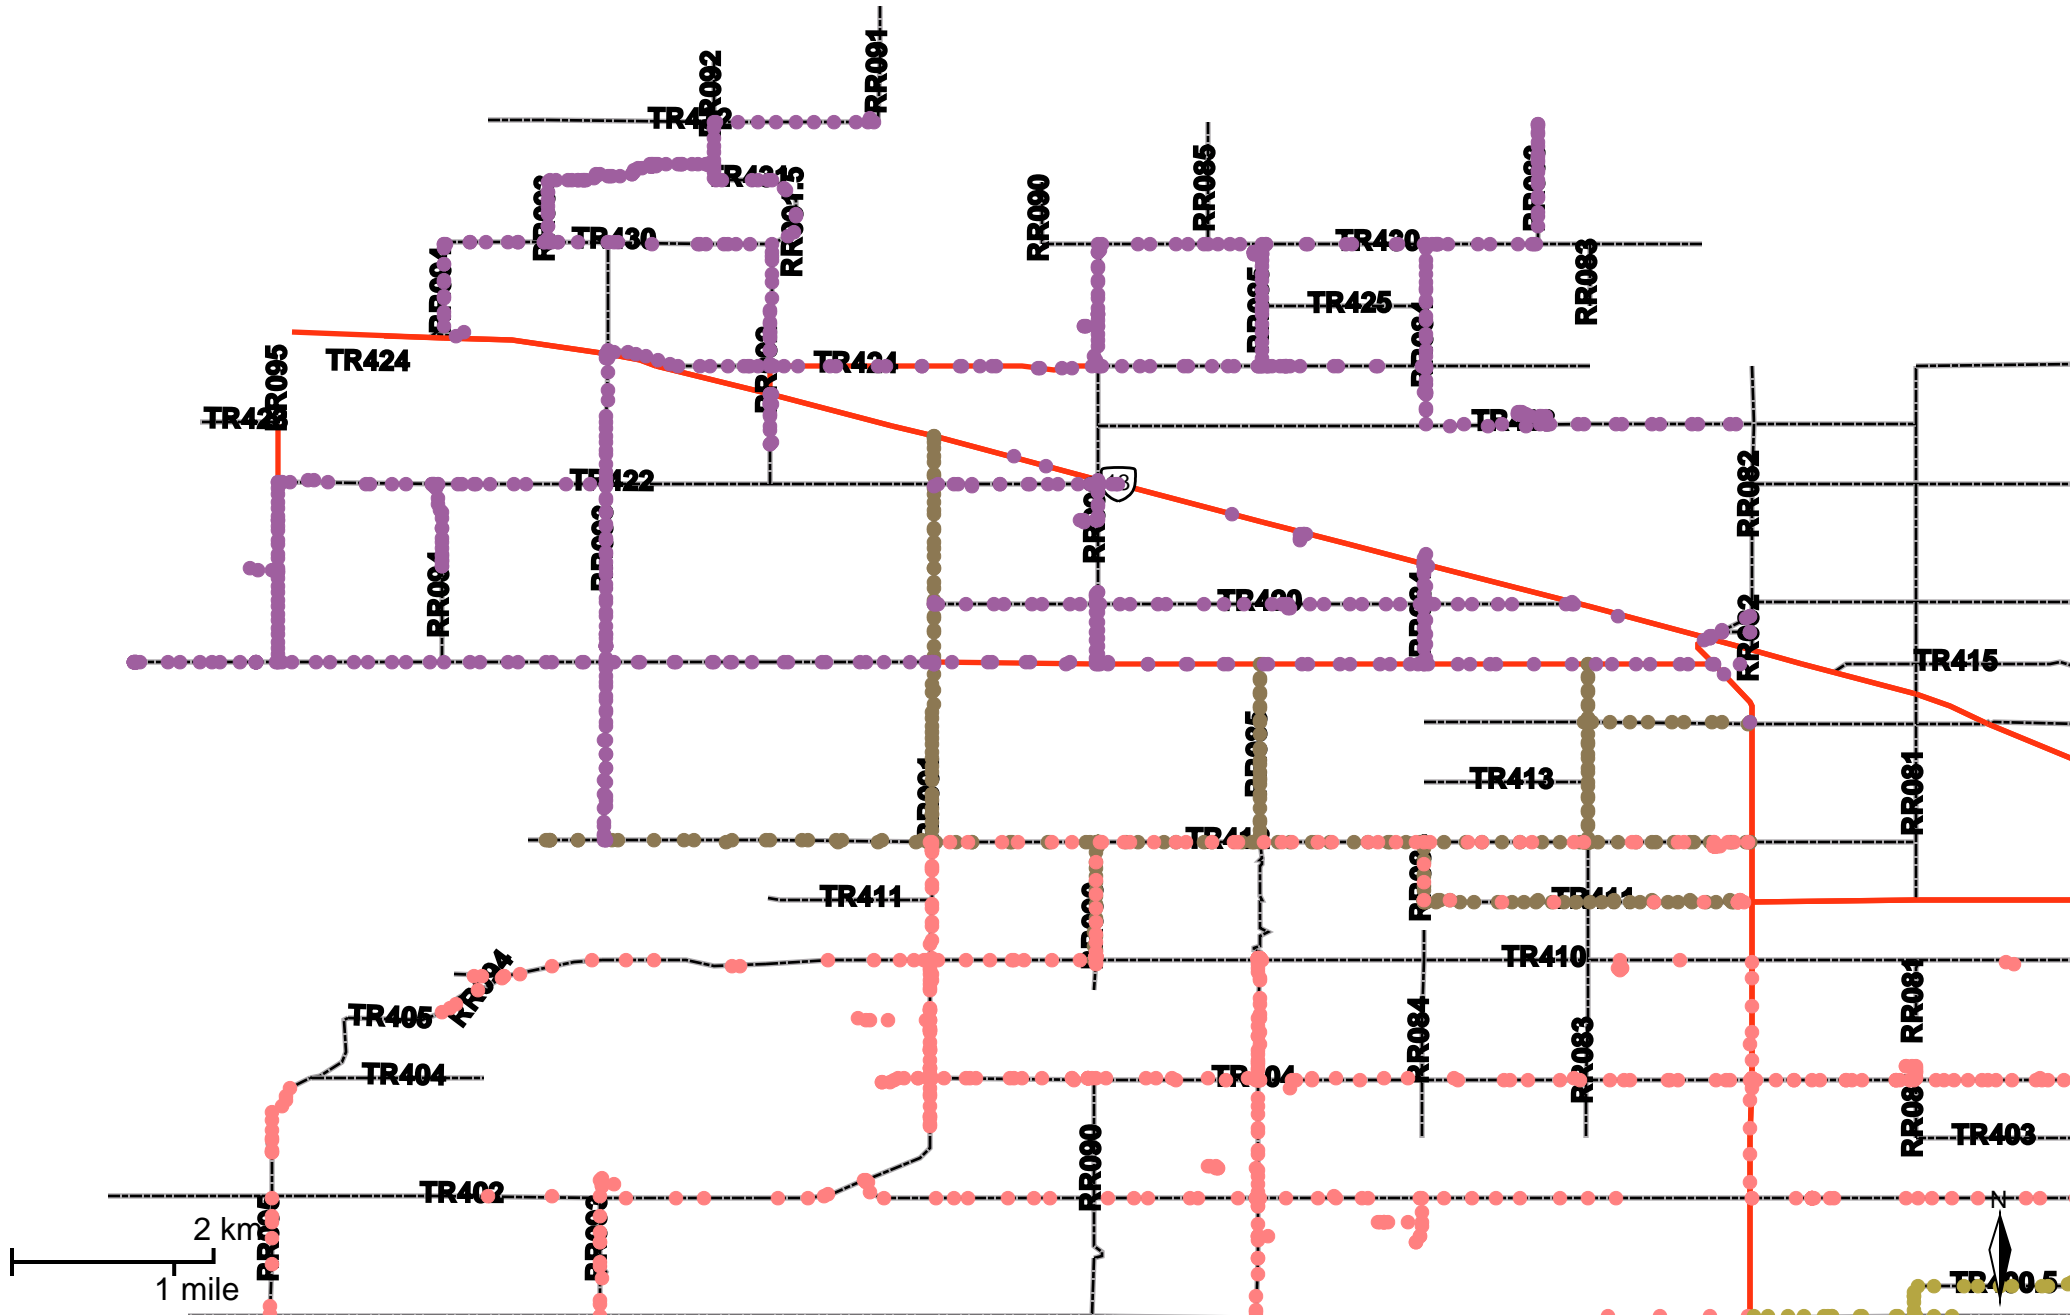

# Grader Activity Weekly Report

From Date: 2019-02-18  
To Date: 2019-02-24  
Electoral Division: 7  
Total Distance(km): 623.7  
Total Time(h): 36.5  
Speed Threshold(km/h): 45